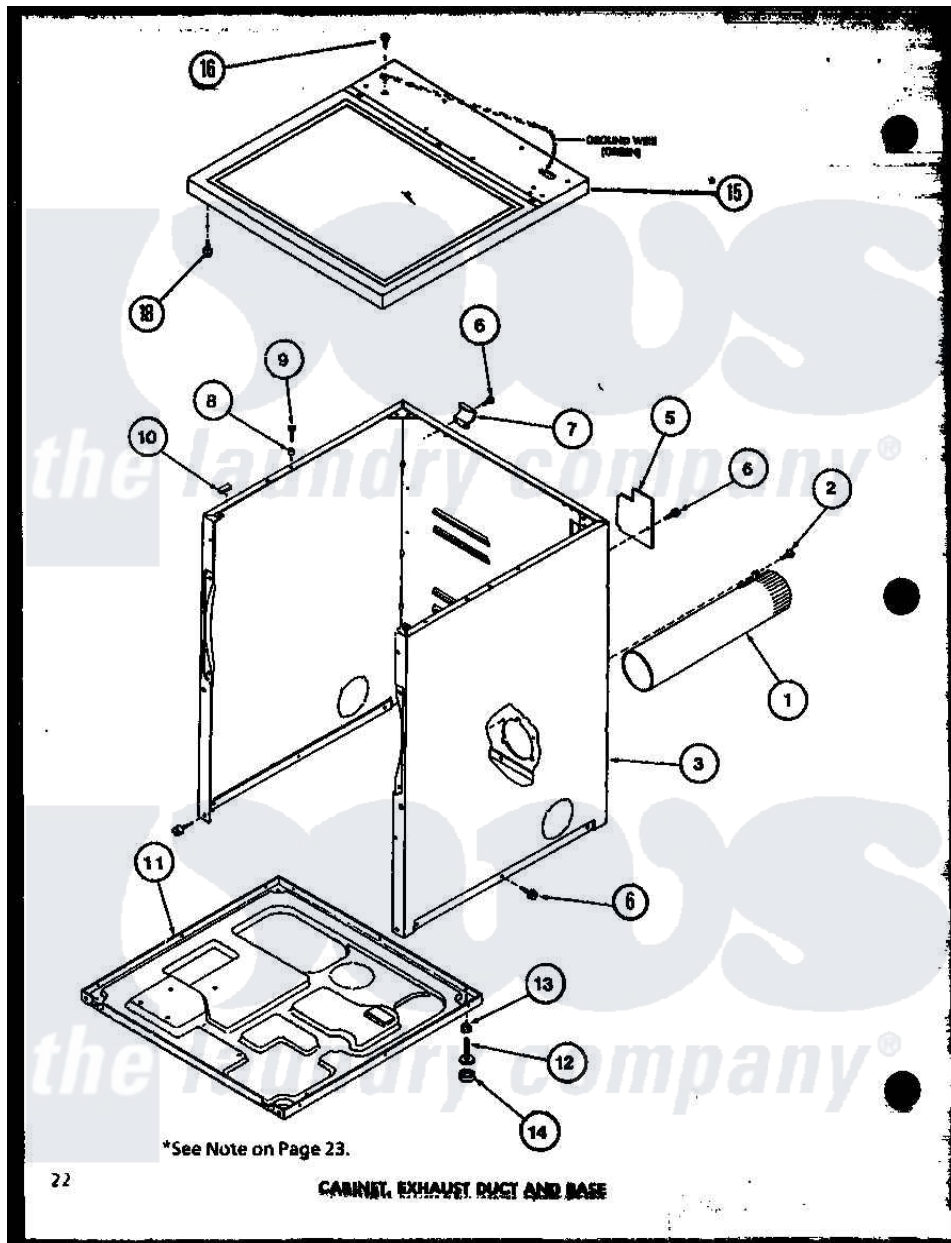

Amana LGD912 (BOM: P7804820W W) 01 - CABINET

Amana Residential Amana LGD912 (BOM: P7804820W W) Dryer Parts Parts Diagram 01 - CABINET
 Click on the part number to view part

Item	Original Part Number	Replaced By	Status	Part Description
1	R0603041		Not Available	DUCT, EXHAUST
2	R0600052		Not Available	SCREW, HEX HEAD
3	R0603118		Not Available	CABINET W
"	R0603068		Not Available	xxxASSY, DRYER CABINET
5	R0603182	60821		Access Cover
6	R0600017		Not Available	SCREW
7	R0605711		Not Available	HINGE
8	R0603524	505187		Locator, Panel
9	R0600102	Y014874		Screw, Idler Arm And Sleeve
10	R0606519	Y56128		Pad, Bumper
11	R0603183	60811		Assembly, Base-Complete
12	R0600051	Y305086		Adjustable Leg And Nut
13	R0601021	62739		Nut, Lock
14	R0606525	Y314137		Foot, Rubber
15	R0603149		Not Available	TOP ASSY W
"	R0603148		Not Available	TOP, ASSY A