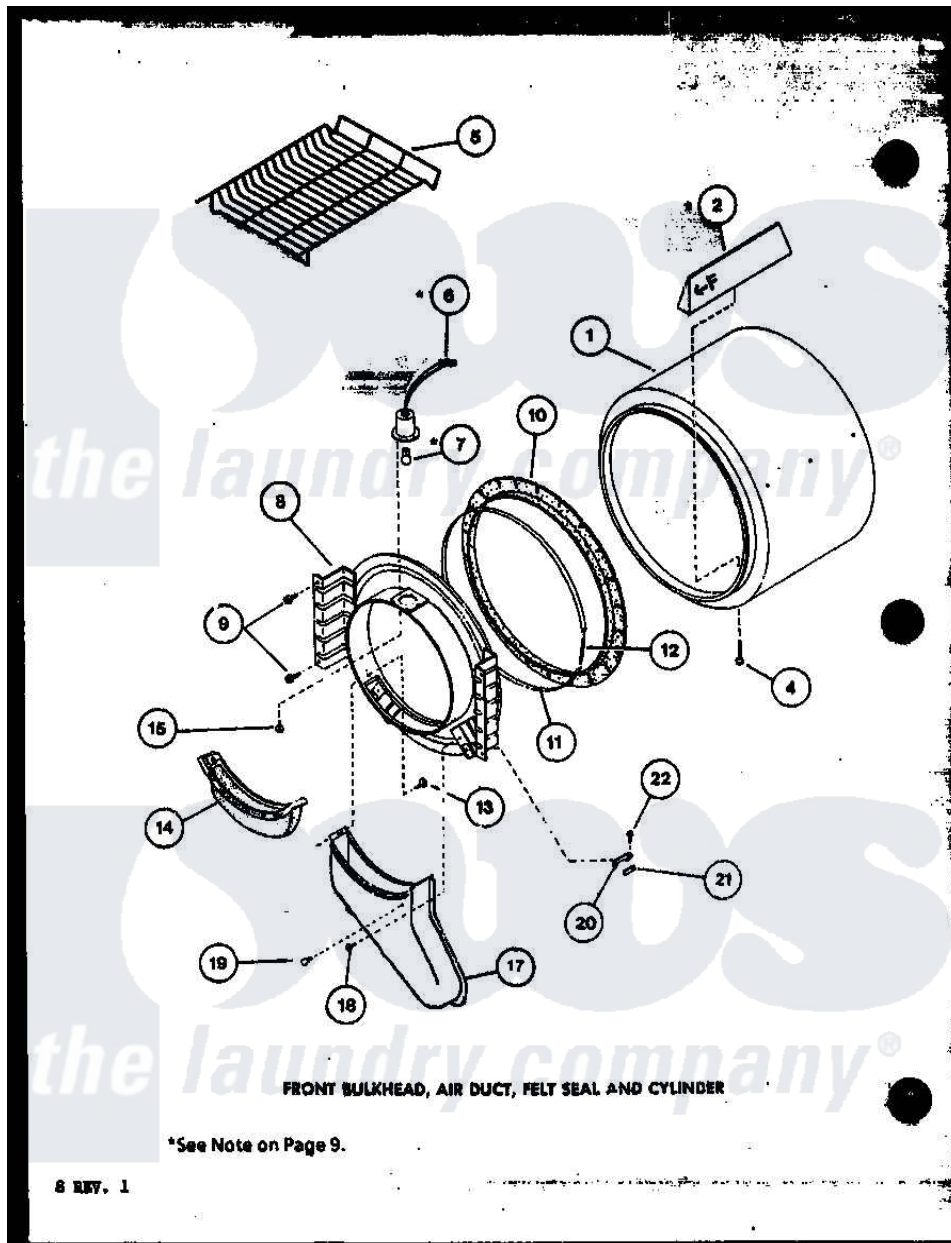

Amana LGD912 (BOM: P7804820W W) 02 - FRONT BULKHEAD

Amana Residential Amana LGD912 (BOM: P7804820W W) Dryer Parts Parts Diagram 02 - FRONT BULKHEAD
 Click on the part number to view part

Item	Original Part Number	Replaced By	Status	Part Description
1	R0603176		Not Available	CYLINDER
2	R0605706		Not Available	BAFFLE, CYLINDER LONG
"	R0605707		Not Available	BAFFLE CYLINDER SHORT
4	R0600038		Not Available	SCREW
5	R0603572		Not Available	RACK, DRYING
6	R0605086		Not Available	RECEPTACLE, BULB
7	R0605087	67001316		Bulb, Light
8	62142W		Not Available	ASSY,BULKHEAD-FRONT-SV
"	R0603155		Not Available	FRONT BULKHEAD W
9	R0600017		Not Available	SCREW
10	R0604508	56088		Assembly, Seal
11	R0605555		Not Available	STRAP, SEAL
12	R0605554	52310		Spring
13	R0600052		Not Available	SCREW, HEX HEAD
14	R0603594	61376P		Filter, Lint-White W/Inst.
15	R0600093	31260		Screw, No.8 X 3/8 Ind H

17	R0603595		Not Available	AIR DUCT
18	R0600039	489464		Screw
19	R0606523		Not Available	BUMPER
20	R0605708	61448		Glide, Cylinder-Rulon F
21	R0604521	58049		Pad, Thin
22	R0600004	W10116760		Screw