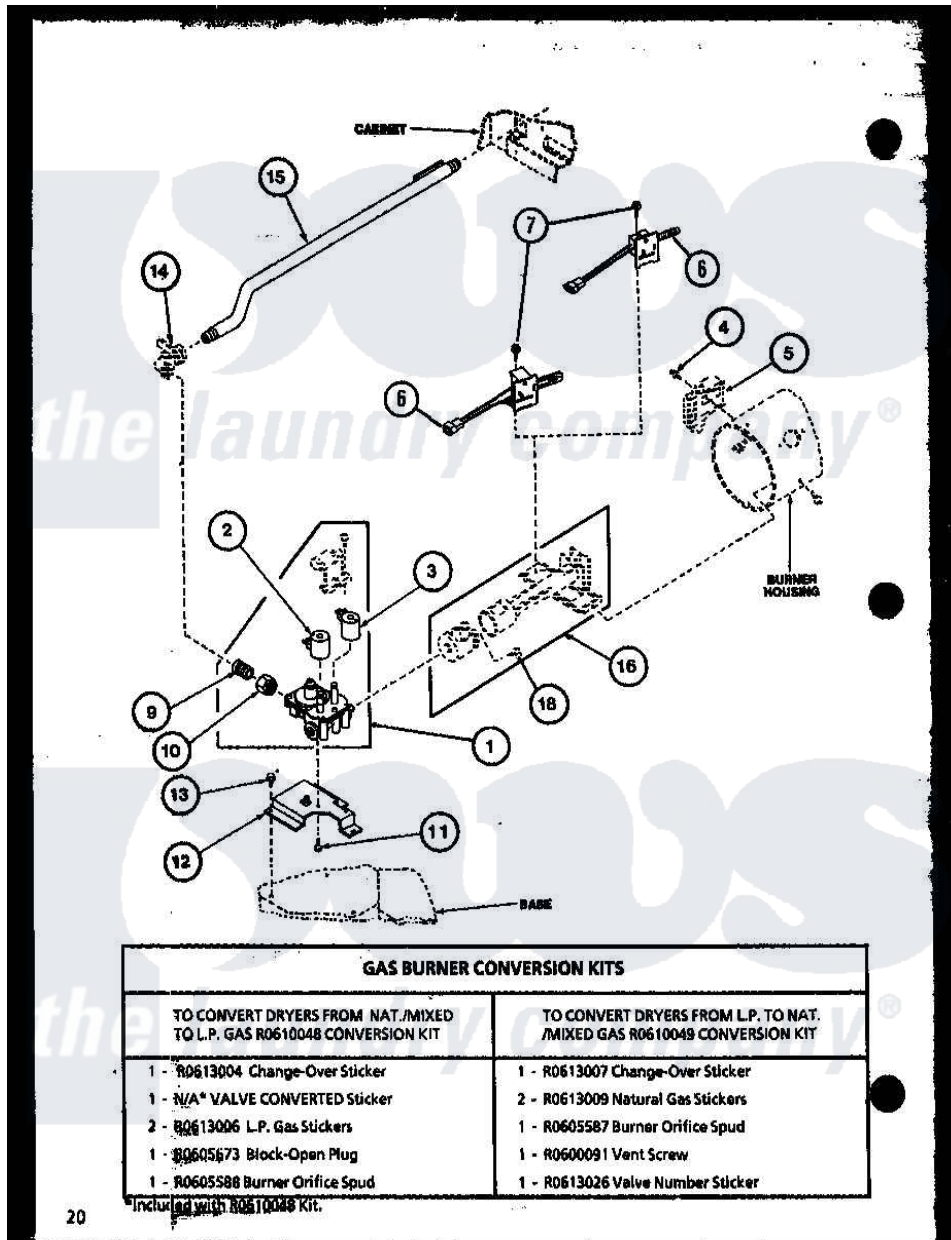

Amana LGD912 (BOM: P7804820W W) 03 - GAS BURNER CONVERSION KITS

Amana Residential Amana LGD912 (BOM: P7804820W W) Dryer Parts Parts Diagram 03 - GAS BURNER CONVERSION KITS
 Click on the part number to view part

Item	Original Part Number	Replaced By	Status	Part Description
1	R0606002	58804		Assembly, Valve-Gas-Single-
2	R0610003	306106		Coil, Holding And Booster--W
3	R0610050	694540		Coil, 60 Hz
4	R0600033	489464		Screw
5	R0611503	338906		Radiant, Sensor
6	R0610065	37001308		Ignitor
7	R0600047		Not Available	SCREW
9	R0606526		Not Available	NIPPLE
10	R0601034	40016301		Nut, Lock
11	R0600045	3370225		Screw
12	R0605694	500821		Bracket, Mounting-Gas
13	R0600014	27001200		Screw
14	R0606004	510205		Valve-Elbo
15	R0610051	58911		Assembly, Lead-In Pipe
16	R0610023	37001304		Burner Ign