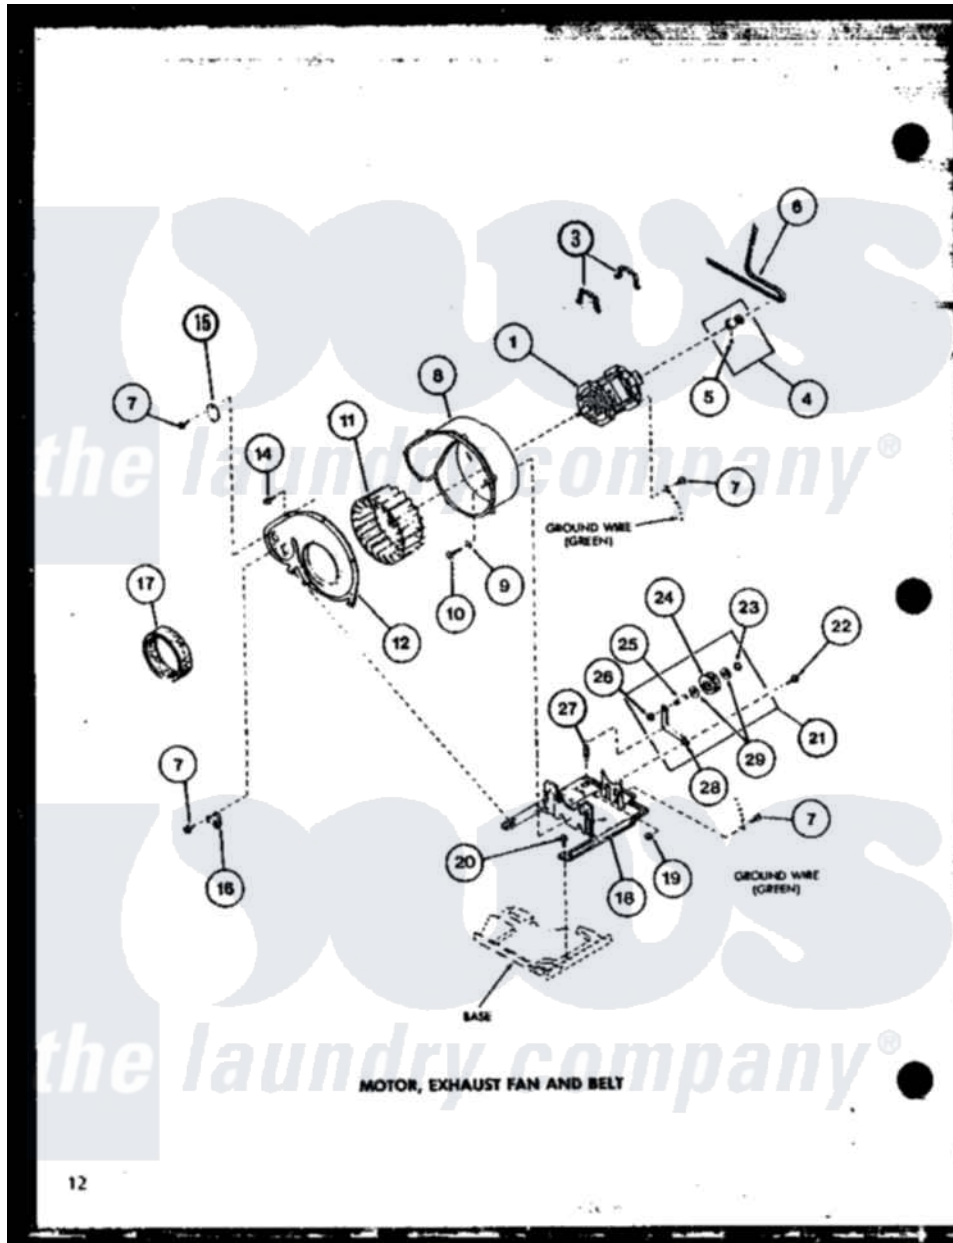

Amana LGD912 (BOM: P7804820W W) 06 - MOTOR

Amana Residential Amana LGD912 (BOM: P7804820W W) Dryer Parts Parts Diagram 06 - MOTOR
 Click on the part number to view part

Item	Original Part Number	Replaced By	Status	Part Description
1	R0607005	915P3		Motor-Drive
3	R0601526	660658		Clamp, Motor Mounting 343481 685441
4	R0610059		Not Available	KIT,PULLEY & SETSCREW
5	R0600042		Not Available	SET SCREW
6	R0606549	40111201		Belt, Cylinder
7	R0600033	489464		Screw
8	R0603034	56020		Housing, Blower
9	R0600560	M0270504		Washer
10	R0600014	27001200		Screw
11	R0603532	510139P		Assembly Blower Fan Package
12	R0603178		Not Available	COVER, EXHAUST FAN
14	R0600004	W10116760		Screw
15	R0605691		Not Available	COVER PLATE
16	R0611008	59500		Assembly, Thermistor
17	R0604509		Not Available	FELT SEAL

18	R0605710	503613		Mount, Motor
19	R0601011	27001225		Nut, Jam Mid Lock 1/4-20
20	R0600017		Not Available	SCREW
21	R0610019	56170P		Assembly- Idle
22	R0600043		Not Available	SCREW
23	R0601527	23748		Ring, Retaining
24	R0609504	Y54414		Assembly, Wheel And Bearing
25	R0605560	56461		Shaft
26	R0601009	358160		Nut
27	R0605563	56076		Spring, Idler
28	R0605561		Not Available	LEVER, IDLER
29	R0600526	52549		Washer, 501 ID X3/4 Odx