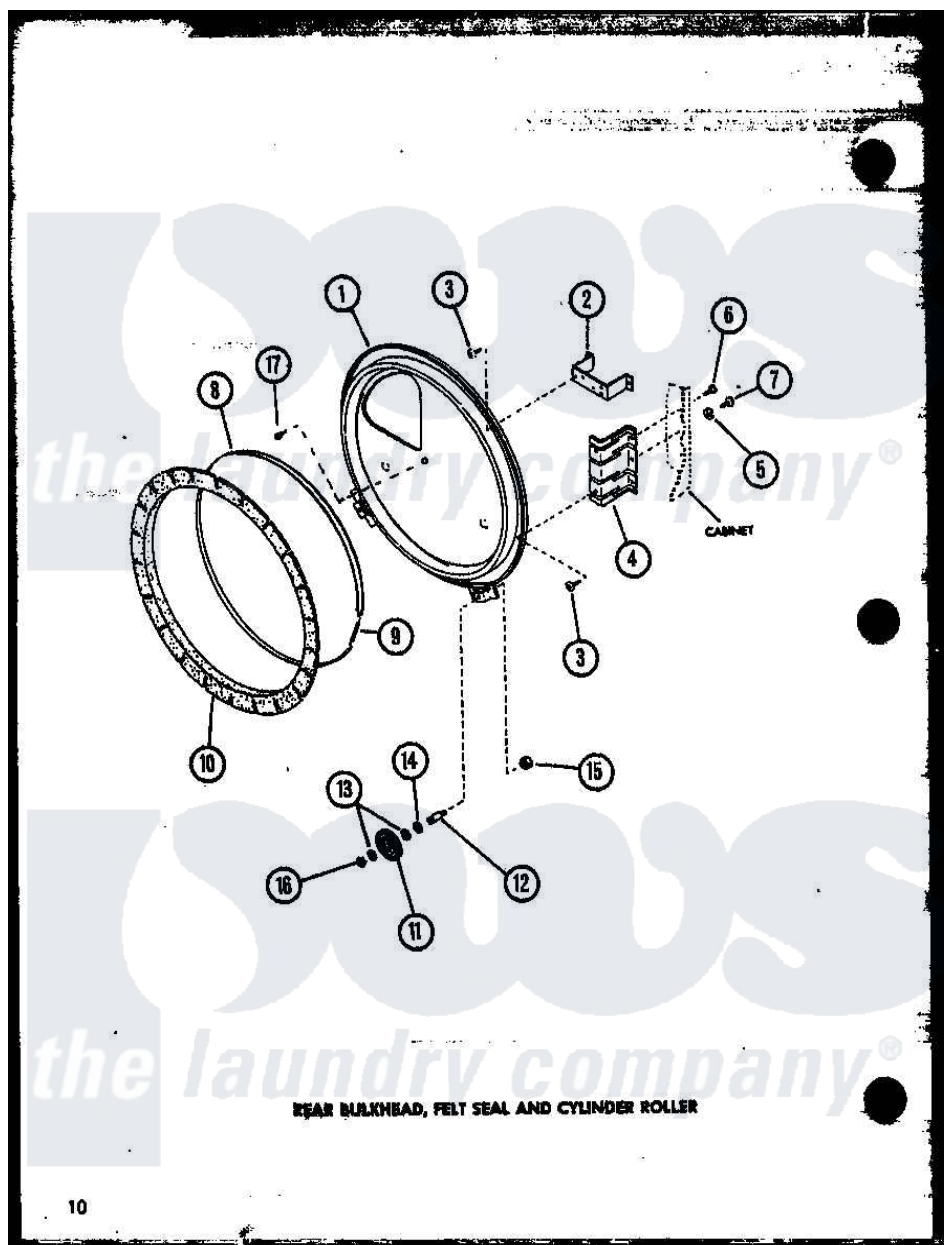

# Amana LGD912 (BOM: P7804820W W) 09 - REAR BULKHEAD

Amana Residential Amana LGD912 (BOM: P7804820W W) Dryer Parts Parts Diagram 09 - REAR BULKHEAD  
 Click on the part number to view part

Item	Original Part Number	Replaced By	Status	Part Description
1	R0603177		Not Available	BULKHEAD, WHITE
2	R0605709	<a href="#">60823P</a>		Bracket, Terminal Block
3	R0600055	<a href="#">20530</a>		Screw, 10-24 x 3/8 Hex
4	R0605557		Not Available	BRACKET
5	R0600527		Not Available	WASHER
6	R0600041		Not Available	SCREW
7	R0600042		Not Available	SET SCREW
8	R0605555		Not Available	STRAP, SEAL
9	R0605554	<a href="#">52310</a>		Spring
10	R0604508	<a href="#">56088</a>		Assembly, Seal
11	R0605559	<a href="#">62649P</a>		Roller- CY
12	R0605560	<a href="#">56461</a>		Shaft
13	R0604009		Not Available	TIMER
14	R0600559		Not Available	WASHER, THRUST
15	R0601009	<a href="#">358160</a>		Nut
16	R0601527	<a href="#">23748</a>		Ring, Retaining