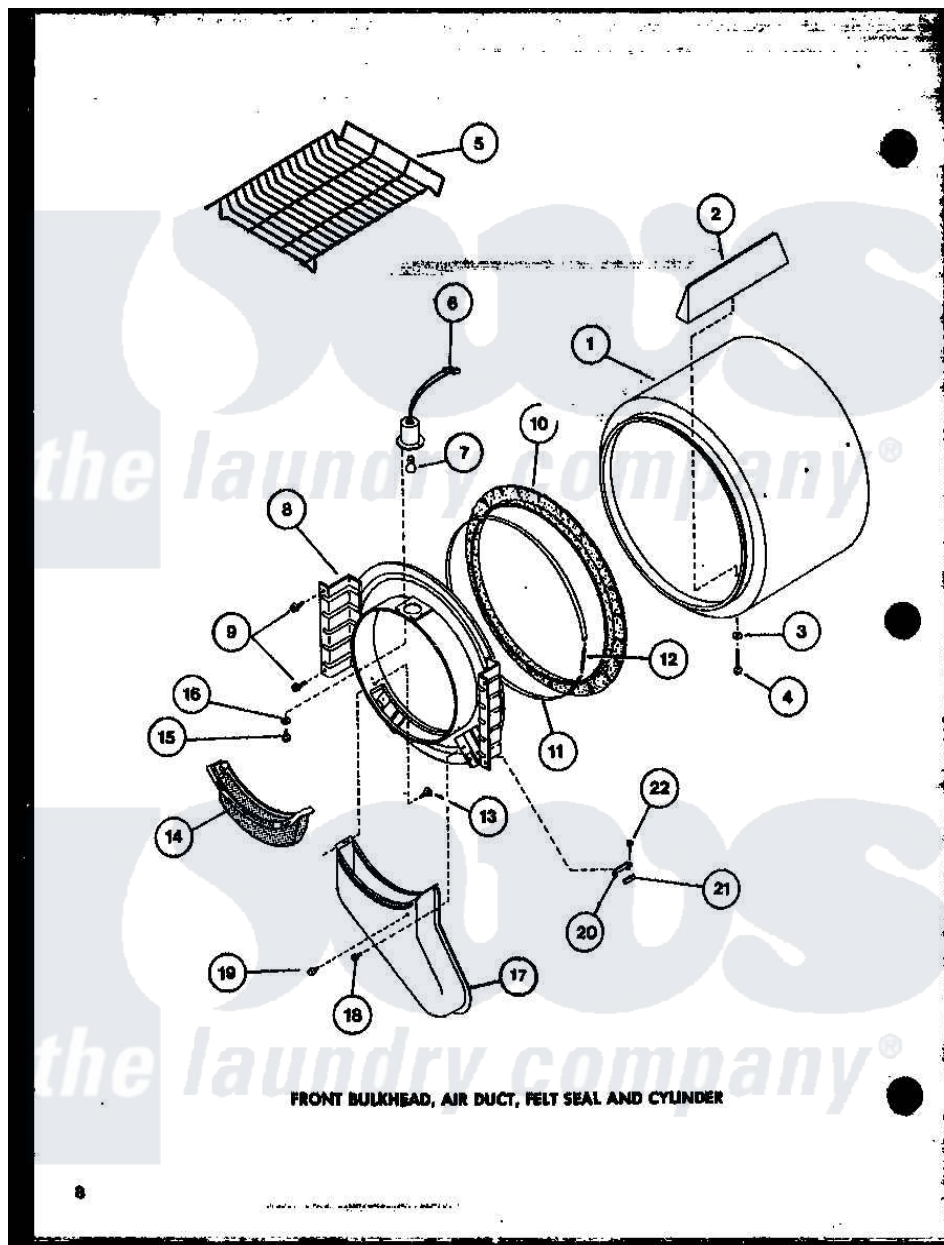

Amana LGD951 (BOM: P7804808W W) 02 - FRONT BULKHEAD

Amana Residential Amana LGD951 (BOM: P7804808W W) Washer Parts Parts Diagram 02 - FRONT BULKHEAD
 Click on the part number to view part

Item	Original Part Number	Replaced By	Status	Part Description
1	R0603031		Not Available	ASSY,CYLINDER PACK
2	R0605553		Not Available	BAFFLE
3	R0600524	M0270519		Washer
4	R0600038		Not Available	SCREW
5	R0603572		Not Available	RACK, DRYING
6	R0605012		Not Available	RECEPTACLE, BULB
7	R0612001	31001575		Bulb, Cylinder Light
8	R0603029		Not Available	FRONT BULKHEAD
9	R0600017		Not Available	SCREW
10	R0604508	56088		Assembly, Seal
11	R0605555		Not Available	STRAP, SEAL
12	R0605554	52310		Spring
13	R0600036	489464		Screw
14	R0603530	61376P		Filter, Lint-White W/Inst.
15	R0600047		Not Available	SCREW
16	R0600525		Not Available	LOCKWASHER

17	R0603531		Not Available	AIR DUCT
18	R0600039	489464		Screw
19	R0606523		Not Available	BUMPER
20	R0605556	61448		Glide, Cylinder-Rulon F
21	R0604507	510189		Pad Felt
22	R0600033	489464		Screw