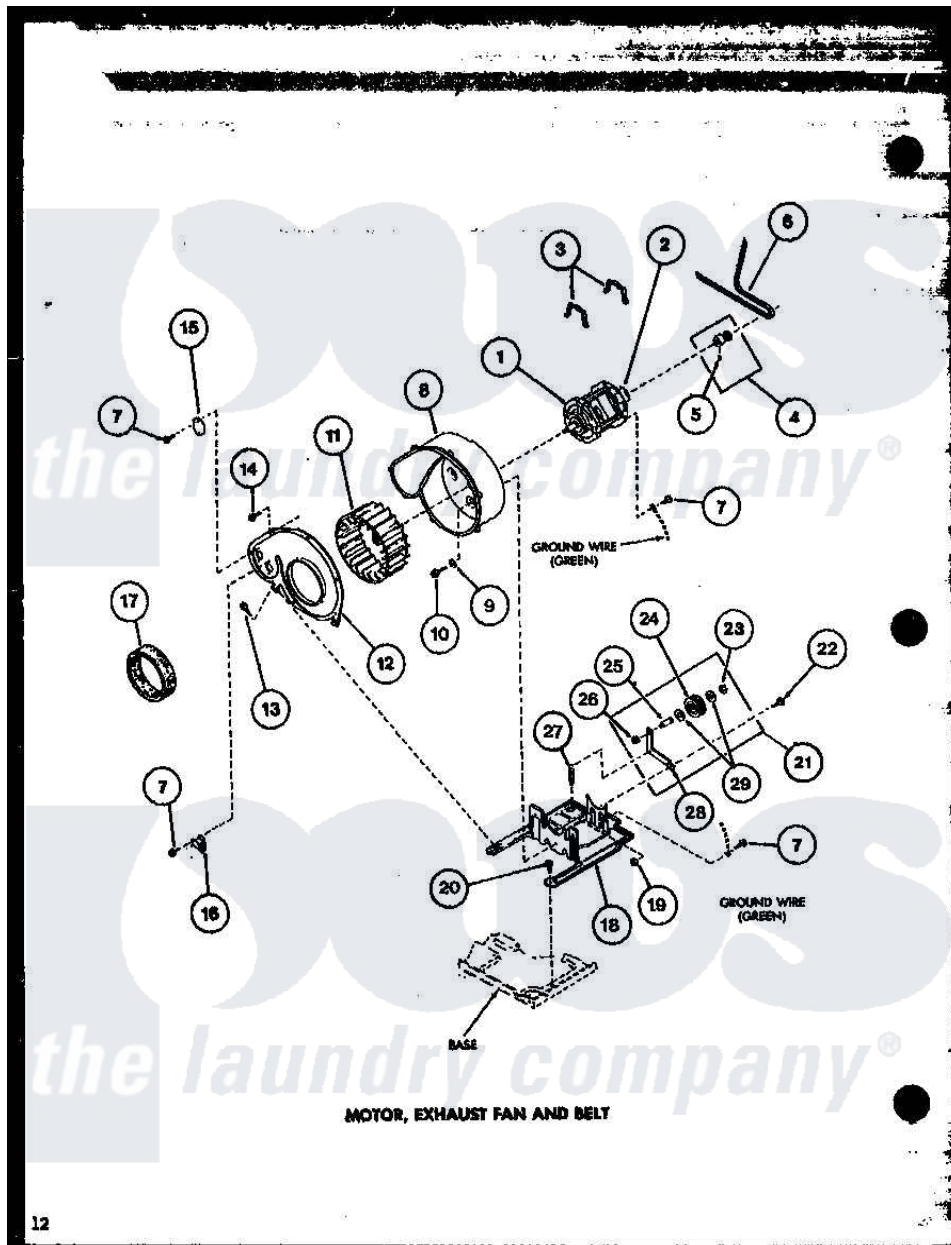

Amana LGD951 (BOM: P7804808W W) 05 - MOTOR

Amana Residential Amana LGD951 (BOM: P7804808W W) Washer Parts Parts Diagram 05 - MOTOR
 Click on the part number to view part

Item	Original Part Number	Replaced By	Status	Part Description
1	R0607005	915P3		Motor-Drve
2	R0602516			Motor Switch
"	R0602517		Not Available	SWITCH
3	R0601526	660658		Clamp, Motor Mounting 343481 685441
4	R0610059		Not Available	KIT,PULLEY & SETSCREW
5	R0600042		Not Available	SET SCREW
6	R0606549	40111201		Belt, Cylinder
7	R0600033	489464		Screw
8	R0603034	56020		Housing, Blower
9	R0600529	20176		Washer, .2656 ID x 9/16 OD
10	R0600028	27001200		Screw
11	R0603532	510139P		Assembly Blower Fan Package
12	R0603033		Not Available	HSG COVER
13	R0600001	W10116760		Screw
14	R0600004	W10116760		Screw

15	R0605691		Not Available	COVER PLATE
16	R0611008	59500		Assembly, Thermistor
17	R0604509		Not Available	FELT SEAL
18	R0605562	503613		Mount, Motor
19	R0601011	27001225		Nut, Jam Mid Lock 1/4-20
20	R0600017		Not Available	SCREW
21	R0610019	56170P		Assembly- Idle
22	R0600043		Not Available	SCREW
23	R0601527	23748		Ring, Retaining
24	R0609504	Y54414		Assembly, Wheel And Bearing
25	R0605560	56461		Shaft
26	R0601009	358160		Nut
27	R0605563	56076		Spring, Idler
28	R0605561		Not Available	LEVER, IDLER
29	R0600526	52549		Washer, 501 ID X3/4 Odx