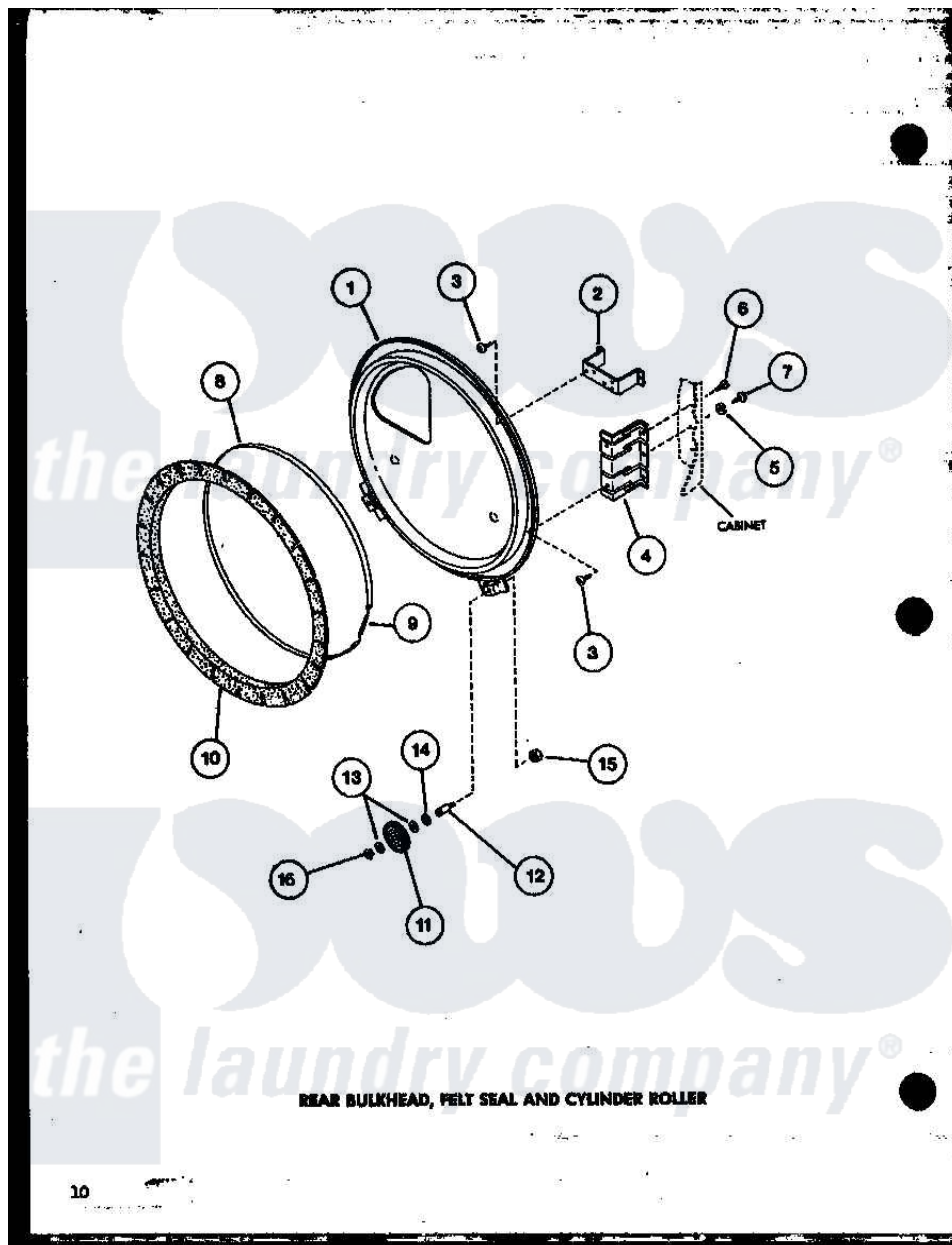

Amana LGD951 (BOM: P7804808W W) 09 - REAR BULKHEAD

Amana Residential Amana LGD951 (BOM: P7804808W W) Washer Parts Parts Diagram 09 - REAR BULKHEAD
 Click on the part number to view part

Item	Original Part Number	Replaced By	Status	Part Description
1	R0603117		Not Available	ASSY,REAR BULKHEAD
2	R0605558	60823P		Bracket, Terminal Block
3	R0600041		Not Available	SCREW
4	R0605557		Not Available	BRACKET
5	R0600527		Not Available	WASHER
6	R0600017		Not Available	SCREW
7	R0600040		Not Available	SCREW
8	R0605555		Not Available	STRAP, SEAL
9	R0605554	52310		Spring
10	R0604508	56088		Assembly, Seal
11	R0605559	62649P		Roller- CY
12	R0605560	56461		Shaft
13	R0600526	52549		Washer, 501 ID X3/4 Odx
14	R0600528		Not Available	THRUST WASHER
15	R0601009	358160		Nut
16	R0601527	23748		Ring, Retaining