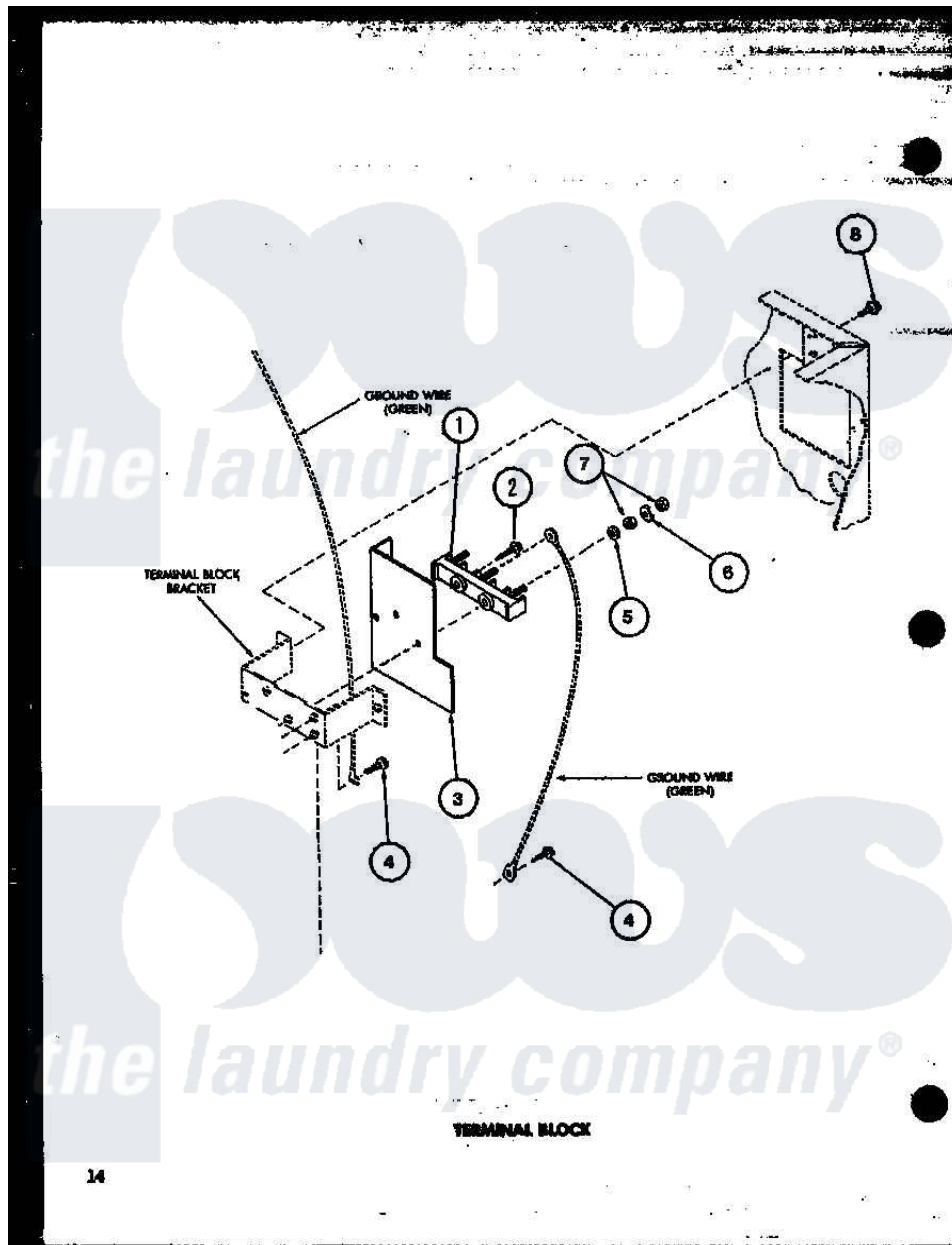

Amana LGD951 (BOM: P7804808W W) 10 - TERMINAL BLOCK

Amana Residential Amana LGD951 (BOM: P7804808W W) Washer Parts Parts Diagram 10 - TERMINAL BLOCK

Click on the part number to view part

Item	Original Part Number	Replaced By	Status	Part Description
1	R0610057	33001244		Block, Terminal
2	R0600038		Not Available	SCREW
3	R0604510		Not Available	SHIELD
4	R0600028	27001200		Screw
5	R0600530		Not Available	WASHER
6	R0600527		Not Available	WASHER
7	R0601022		Not Available	NUT
8	R0600017		Not Available	SCREW