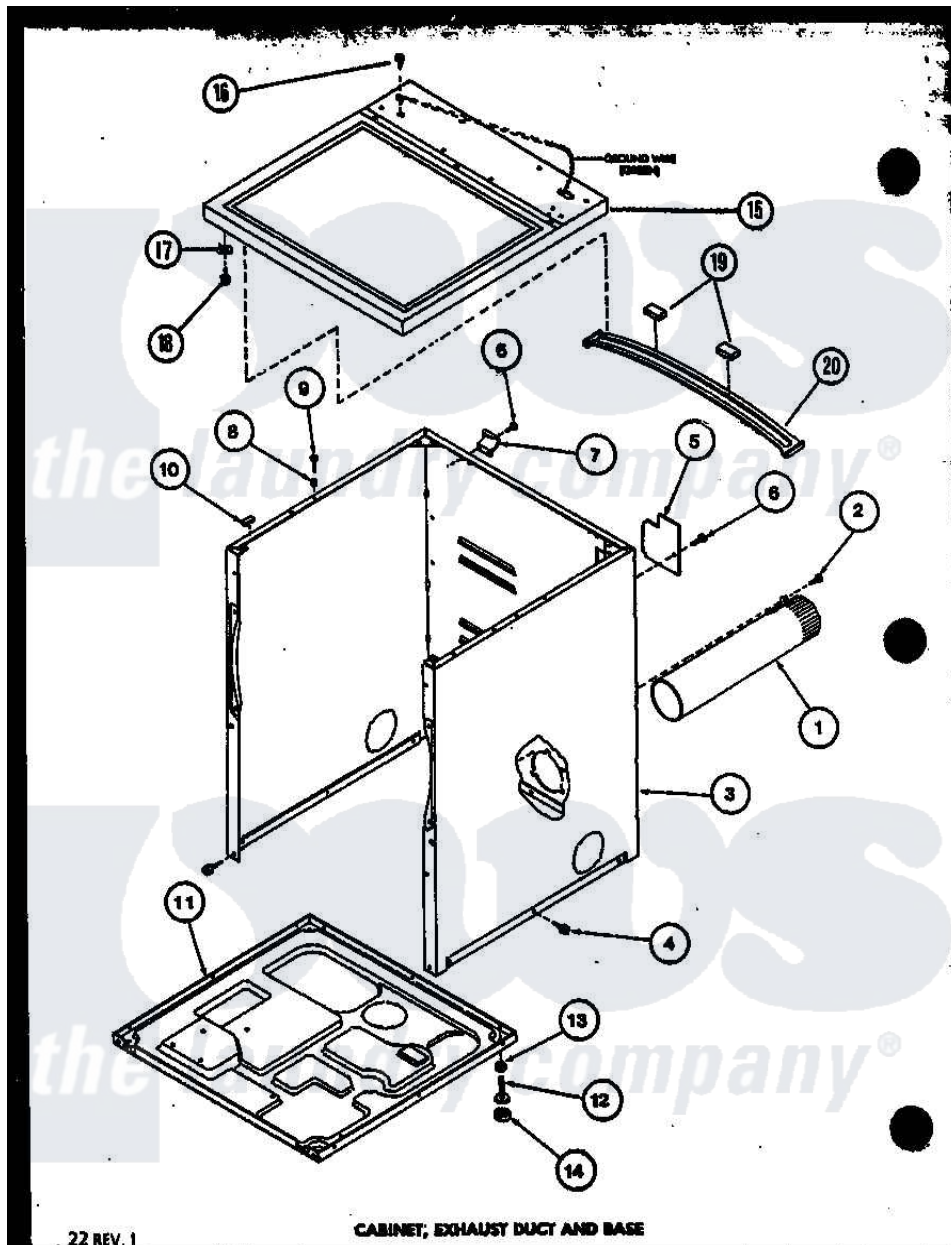

Amana LGD951 (BOM: P7804812W W) 01 - CABINET

22 REV. 1

CABINET, EXHAUST DUCT AND BASE

Amana Residential Amana LGD951 (BOM: P7804812W W) Washer Parts Parts Diagram 01 - CABINET

Click on the part number to view part

Item	Original Part Number	Replaced By	Status	Part Description
1	R0603041		Not Available	DUCT, EXHAUST
2	R0600052		Not Available	SCREW, HEX HEAD
3	R0603068		Not Available	xxxASSY, DRYER CABINET
"	R0603118		Not Available	CABINET W
4	R0600028	27001200		Screw
5	R0603040	60821		Access Cover
6	R0600017		Not Available	SCREW
7	R0605567		Not Available	HINGE
8	R0603524	505187		Locator, Panel
9	R0600031	Y014874		Screw, Idler Arm And Sleeve
10	R0606519	Y56128		Pad, Bumper
11	R0603028	60811		Assembly, Base-Complete
12	R0600051	Y305086		Adjustable Leg And Nut
13	R0601021	62739		Nut, Lock
14	R0606525	Y314137		Foot, Rubber
15	R0603149		Not Available	TOP ASSY W

"	R0603148		Not Available	TOP, ASSY A
16	R0600055	20530		Screw, 10-24 x 3/8 Hex
17	R0601005	36020		Nut-10-24
18	R0600010		Not Available	SCREW
19	R0606520		Not Available	PAD
20	R0605550		Not Available	BRACE