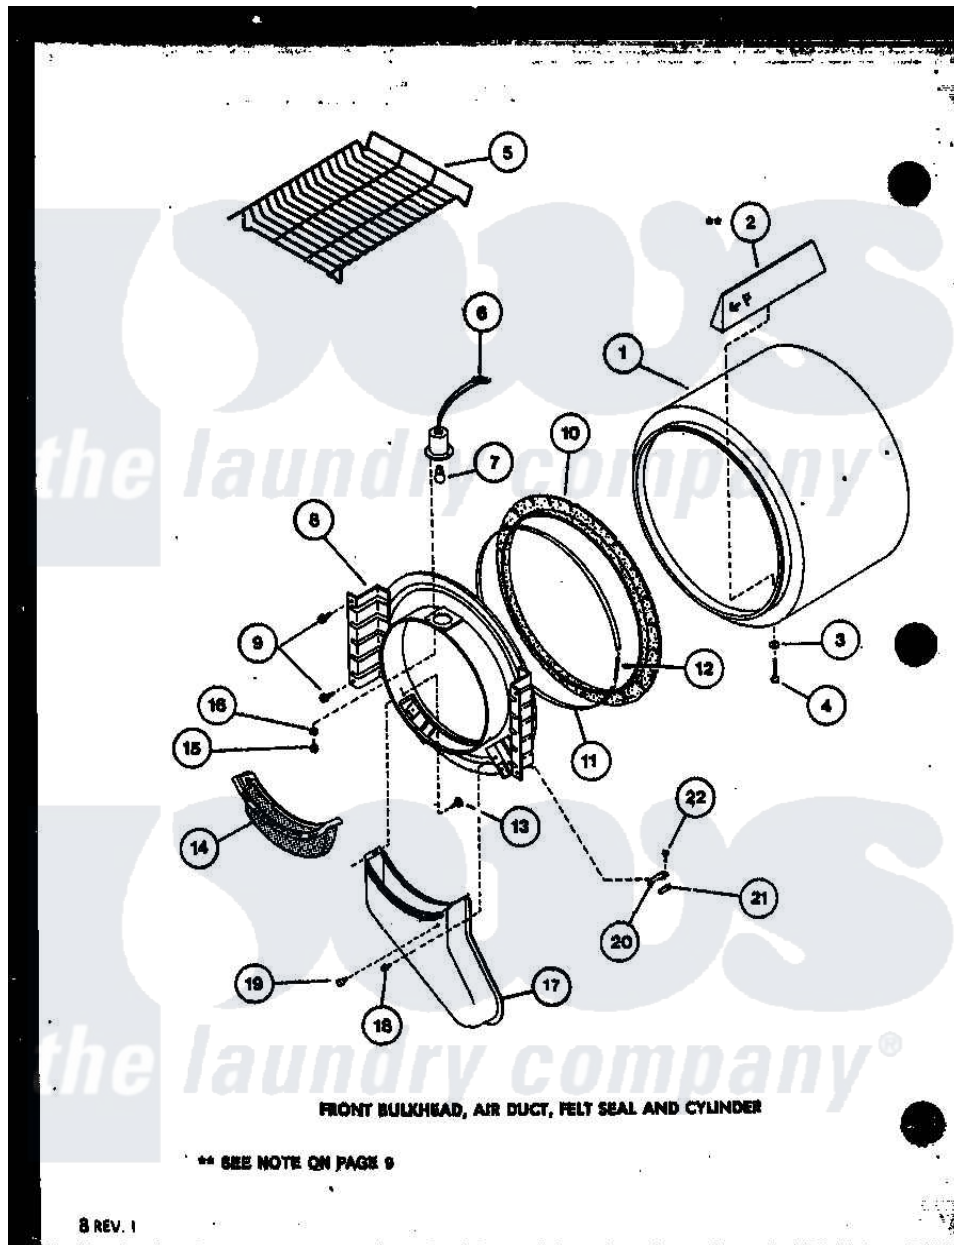

Amana LGD951 (BOM: P7804812W W) 02 - FRONT BULKHEAD

Amana Residential Amana LGD951 (BOM: P7804812W W) Washer Parts Parts Diagram 02 - FRONT BULKHEAD
 Click on the part number to view part

Item	Original Part Number	Replaced By	Status	Part Description
1	R0603031		Not Available	ASSY,CYLINDER PACK
2	R0605553		Not Available	BAFFLE
3	R0600524	M0270519		Washer
4	R0600038		Not Available	SCREW
5	R0603572		Not Available	RACK, DRYING
6	R0605012		Not Available	RECEPTACLE, BULB
7	R0612001	31001575		Bulb, Cylinder Light
8	R0603153			Front Bulkhead W/Light White
"	R0603152		Not Available	FRONT BULKHEAD A
9	R0600017		Not Available	SCREW
10	R0604508	56088		Assembly, Seal
11	R0605555		Not Available	STRAP, SEAL
12	R0605554	52310		Spring
13	R0600036	489464		Screw
14	R0603578	61376P		Filter, Lint-White W/Inst.
15	R0600047		Not Available	SCREW

16	R0600525	Not Available	LOCKWASHER
17	R0603531	Not Available	AIR DUCT
18	R0600039	489464	Screw
19	R0606523	Not Available	BUMPER
20	R0605556	61448	Glide, Cylinder-Rulon F
21	R0604507	510189	Pad Felt
22	R0600033	489464	Screw