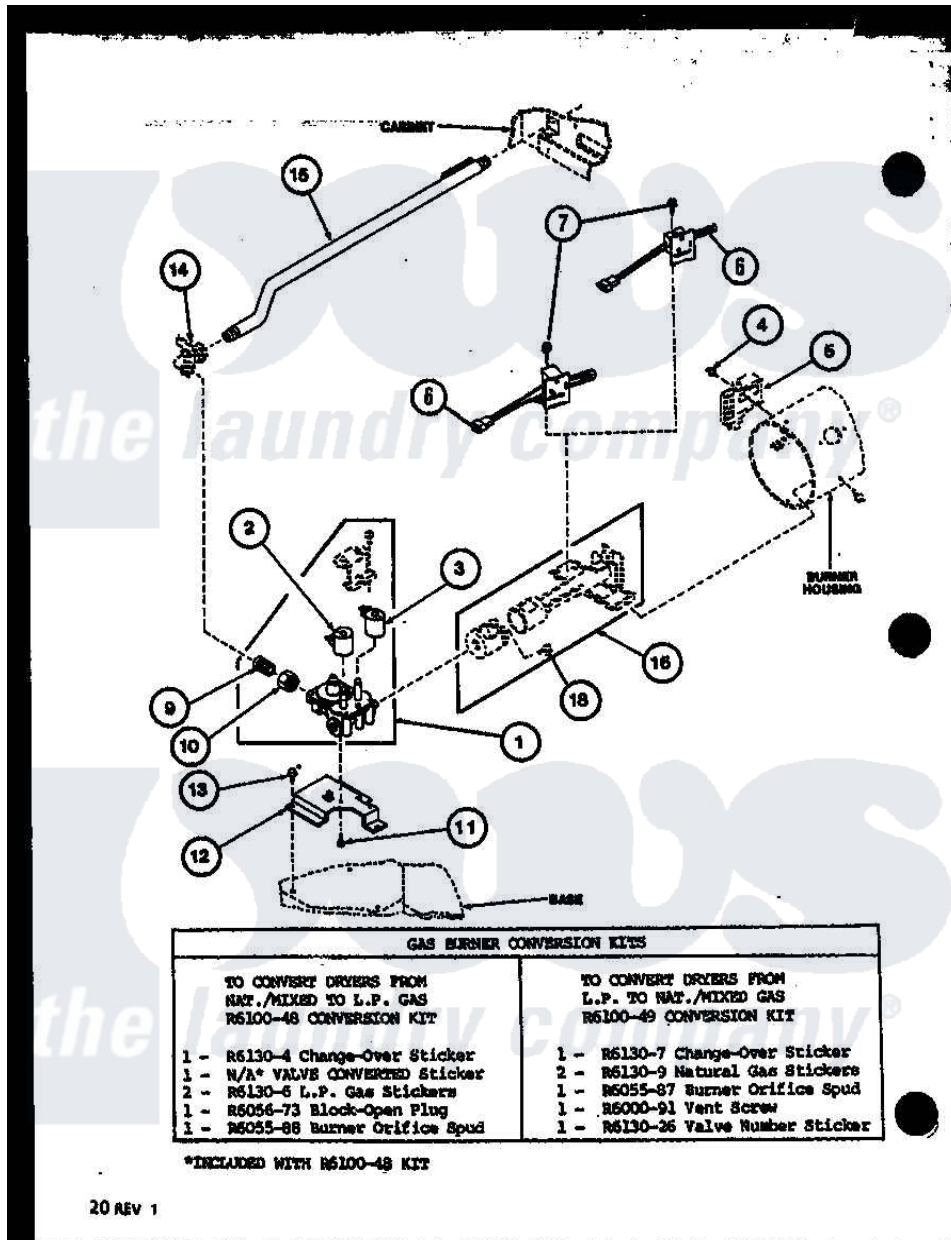

Amana LGD951 (BOM: P7804812W W) 03 - GAS BURNER CONVERSION KITS

Amana Residential Amana LGD951 (BOM: P7804812W W) Washer Parts Parts Diagram 03 - GAS BURNER CONVERSION KITS

Click on the part number to view part

Item	Original Part Number	Replaced By	Status	Part Description
1	R0606002	58804		Assembly, Valve-Gas-Single-
2	R0610003	306106		Coil, Holding And Booster--W
3	R0610050	694540		Coil, 60 Hz
4	R0600033	489464		Screw
5	R0611503	338906		Radiant, Sensor
6	R0610056	37001308		Ignitor
7	R0600047		Not Available	SCREW
9	R0606526		Not Available	NIPPLE
10	R0601034	40016301		Nut, Lock
11	R0600045	3370225		Screw
12	R0605694	500821		Bracket, Mounting-Gas
13	R0600014	27001200		Screw
14	R0606004	510205		Valve-Elbo
15	R0610051	58911		Assembly, Lead-In Pipe
16	R0610023	37001304		Burner Ign