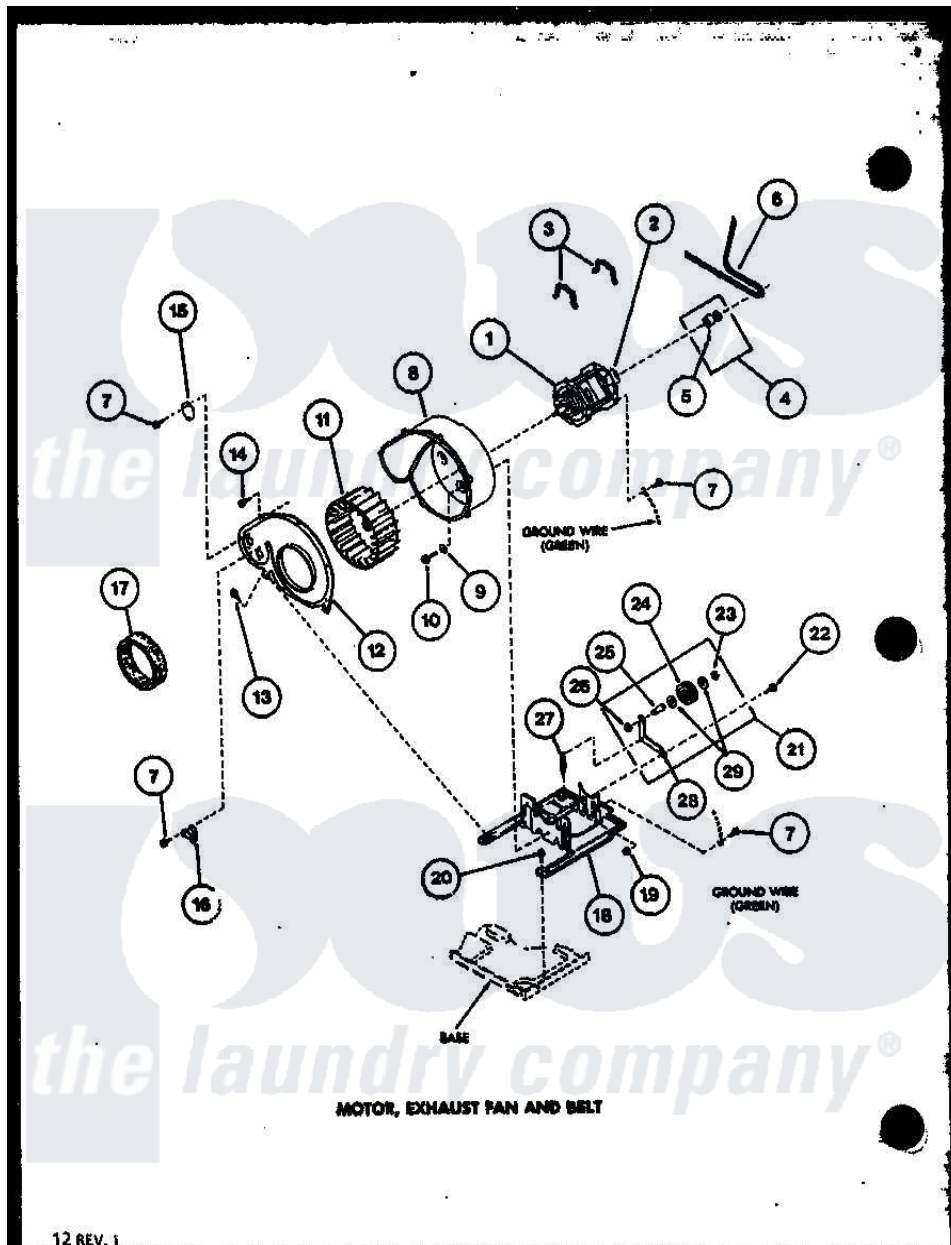

Amana LGD951 (BOM: P7804812W W) 06 - MOTOR

12 REV. 1

Amana Residential Amana LGD951 (BOM: P7804812W W) Washer Parts Diagram 06 - MOTOR

[Click on the part number to view part](#)

Item	Original Part Number	Replaced By	Status	Part Description
1	R0607005	915P3		Motor-Drve
2	R0602516			Motor Switch
"	R0602517		Not Available	SWITCH
"	R0602533		Not Available	MOTOR SWITCH
3	R0601526	660658		Clamp, Motor Mounting 343481 685441
4	R0610059		Not Available	KIT,PULLEY & SETSCREW
5	R0600042		Not Available	SET SCREW
6	R0606549	40111201		Belt, Cylinder
7	R0600033	489464		Screw
8	R0603034	56020		Housing, Blower
9	R0600529	20176		Washer, .2656 ID x 9/16 OD
10	R0600028	27001200		Screw
11	R0603532	510139P		Assembly Blower Fan Package
12	R0603033		Not Available	HSG COVER
13	R0600001	W10116760		Screw

14	R0600004	W10116760		Screw
15	R0605691		Not Available	COVER PLATE
16	R0611008	59500		Assembly, Thermistor
17	R0604509		Not Available	FELT SEAL
18	R0605562	503613		Mount, Motor
19	R0601011	27001225		Nut, Jam Mid Lock 1/4-20
20	R0600017		Not Available	SCREW
21	R0610019	56170P		Assembly- Idle
22	R0600043		Not Available	SCREW
23	R0601527	23748		Ring, Retaining
24	R0609504	Y54414		Assembly, Wheel And Bearing
25	R0605560	56461		Shaft
26	R0601009	358160		Nut
27	R0605563	56076		Spring, Idler
28	R0605561		Not Available	LEVER, IDLER
29	R0600526	52549		Washer, 501 ID X3/4 Odx