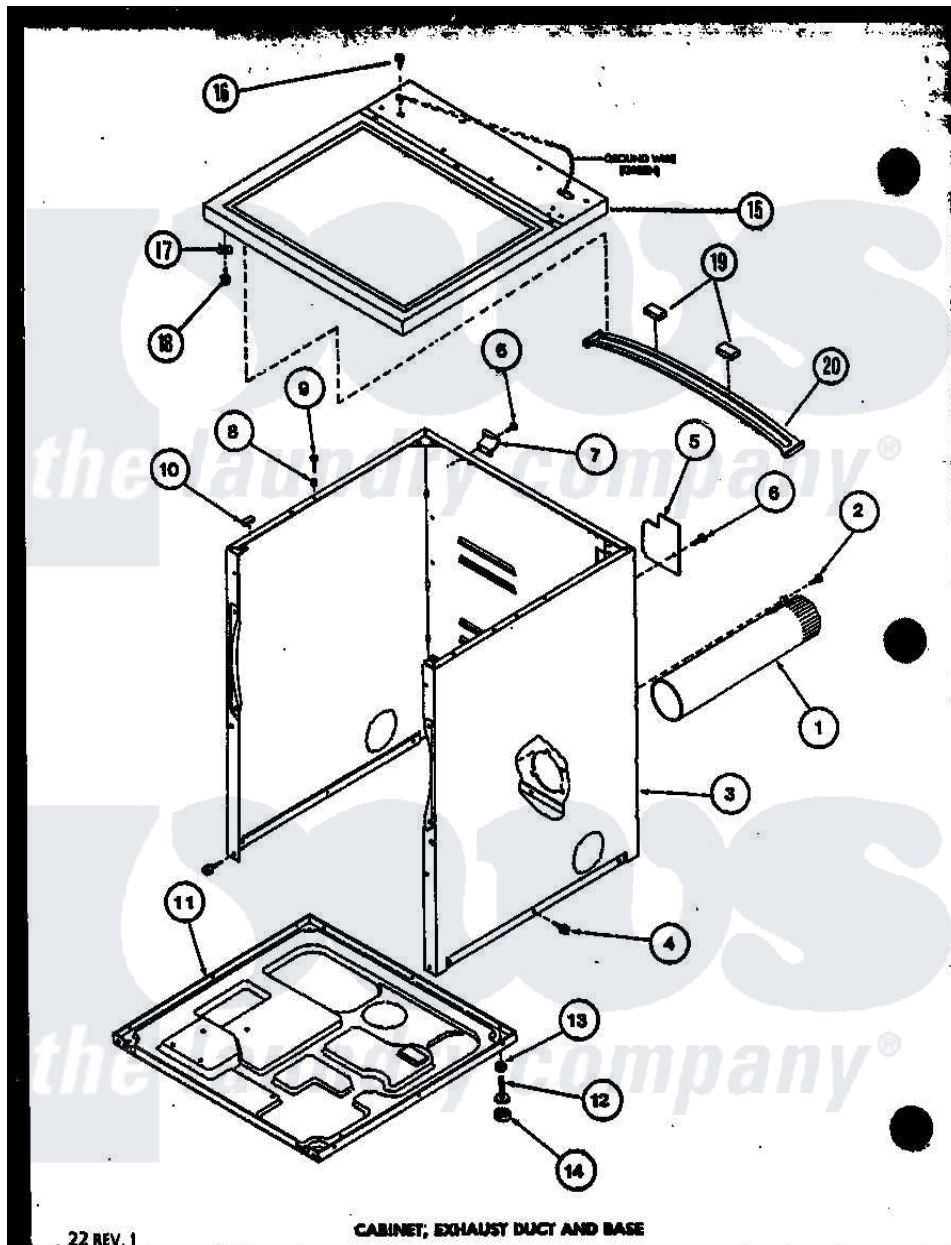

Amana LGD951 (BOM: P7804828W W) 01 - CABINET

22 REV. 1

CABINET, EXHAUST DUCT AND BASE

Amana Residential Amana LGD951 (BOM: P7804828W W) Dryer Parts Parts Diagram 01 - CABINET  
 Click on the part number to view part

Item	Original Part Number	Replaced By	Status	Part Description
1	R0603041		Not Available	DUCT, EXHAUST
2	R0600052		Not Available	SCREW, HEX HEAD
3	R0603068		Not Available	xxxASSY, DRYER CABINET
"	R0603118		Not Available	CABINET W
4	R0600028	<a href="#">27001200</a>		Screw
5	R0603040	<a href="#">60821</a>		Access Cover
6	R0600017		Not Available	SCREW
7	R0605567		Not Available	HINGE
8	R0603524	<a href="#">505187</a>		Locator, Panel
9	R0600031	<a href="#">Y014874</a>		Screw, Idler Arm And Sleeve
10	R0606519	<a href="#">Y56128</a>		Pad, Bumper
11	R0603028	<a href="#">60811</a>		Assembly, Base-Complete
12	R0600051	<a href="#">Y305086</a>		Adjustable Leg And Nut
13	R0601021	<a href="#">62739</a>		Nut, Lock
14	R0606525	<a href="#">Y314137</a>		Foot, Rubber
15	R0603149		Not Available	TOP ASSY W

"	R0603148		Not Available	TOP, ASSY A
16	R0600055	<a href="#">20530</a>		Screw, 10-24 x 3/8 Hex
17	R0601005	<a href="#">36020</a>		Nut-10-24
18	R0600010		Not Available	SCREW
19	R0606520		Not Available	PAD
20	R0605550		Not Available	BRACE