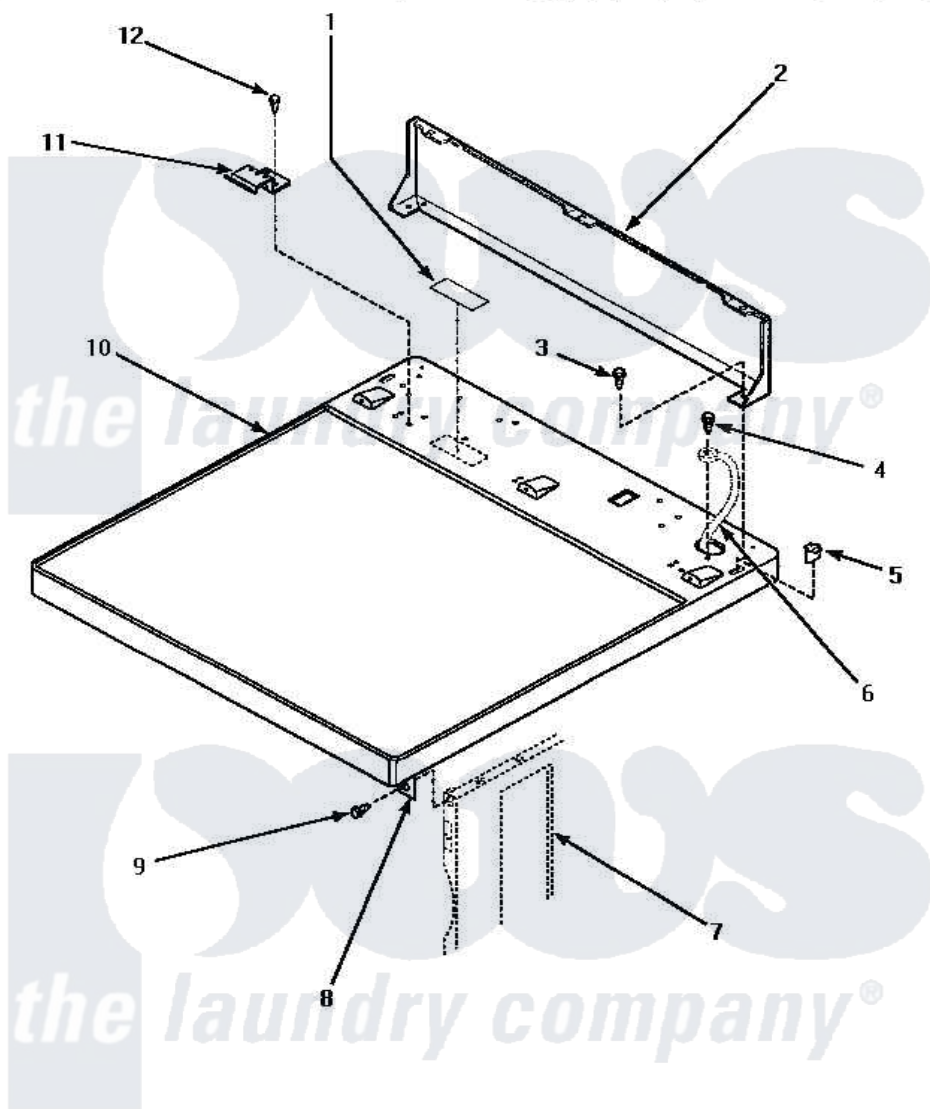

Amana LGM439L (BOM: P1176604W L) 02 - CABINET TOP & CONTROL HOOD REAR PANEL

CABINET TOP AND CONTROL HOOD REAR PANEL

Amana [Residential Amana LGM439L \(BOM: P1176604W L\) Dryer Parts](#) Parts Diagram 02 - CABINET TOP & CONTROL HOOD REAR PANEL

[Click on the part number to view part](#)

Item	Original Part Number	Replaced By	Status	Part Description
1	24903		Not Available	STICKER,DISCONNECT POW
2	500343		Not Available	PANEL,BACK(HOME HOOD)
3	501086	90767		Screw, 8A X 3/8 HeX Washer Head Tapping
4	20530			Screw, 10-24 x 3/8 Hex
5	501242		Not Available	CLIP,TUBULAR INSERT
6	Y00000000		Not Available	SEE NOTE GROUND WIRE FROM REAR BULKHEAD, GREEN
7	Y00000000		Not Available	SEE NOTE CABINET
8	500084	40130801		Bracket, Top Mount
9	33562	27001200		Screw
10	500085WP	37001027		Panel, Top
"	500085LP	510029LP		Kit Top Panel W/Hdw domestic
11	501241	Y503876		Clip, Hold Down