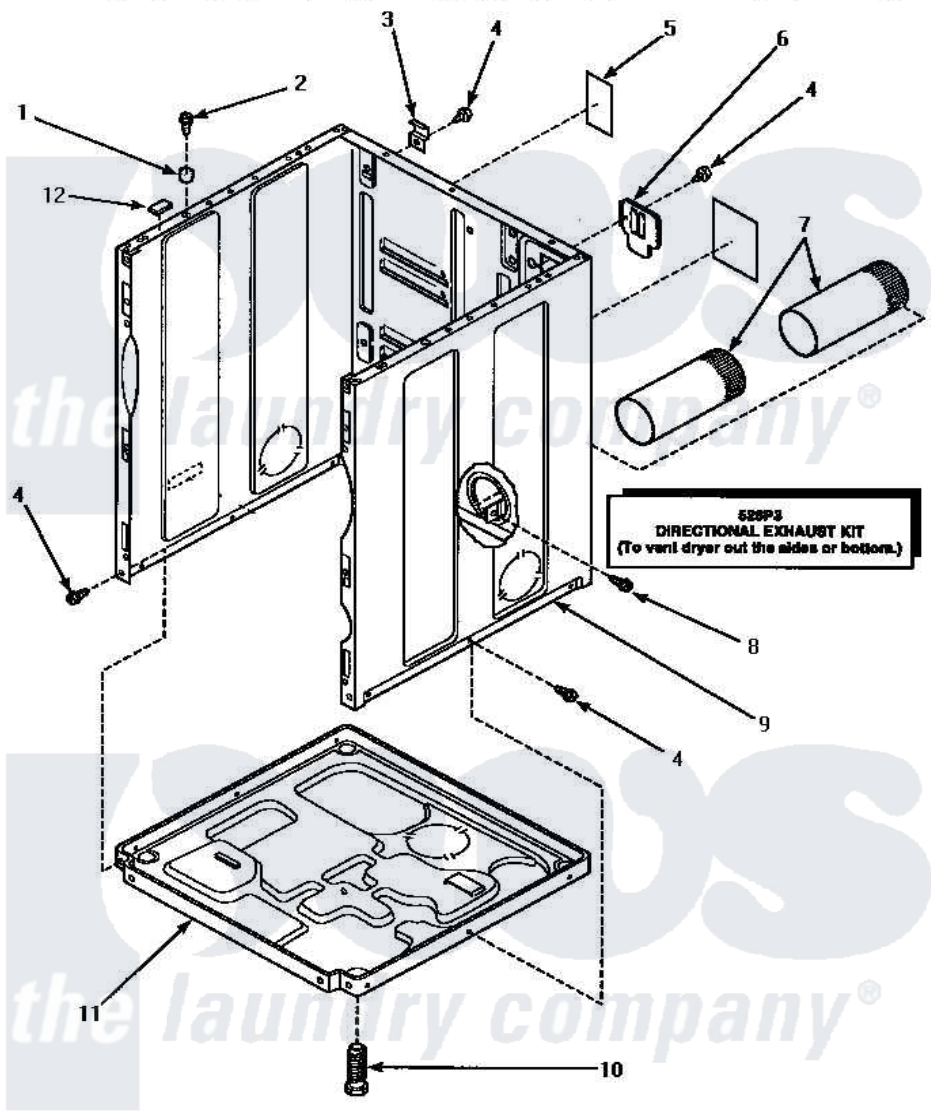

Amana LGM439L (BOM: P1176604W L) 03 - CABINET, EXHAUST DUCT & BASE

CABINET, EXHAUST DUCT AND BASE

Amana Residential Amana LGM439L (BOM: P1176604W L) Dryer Parts Parts Diagram 03 - CABINET, EXHAUST DUCT & BASE

Click on the part number to view part

Item	Original Part Number	Replaced By	Status	Part Description
1	56079	505187		Locator, Panel
2	32671	Y014874		Screw, Idler Arm And Sleeve
3	500003			Hinge, Top
4	33562	27001200		Screw
5	500670		Not Available	STICKER NG OR MIXED GA
6	500114	510903		Plate Access Panel
7	500064	505518		Duct, Exhaust
8	501668	503688		Screw, 10B-16 X .34 I
9	500001WP	37001284		Cabinet As Pack
"	500001HP		Not Available	ASSY, CABINET
"	500001LP	727P3L		Kit Dryer Panels
10	Y500101			Leg, Leveling
11	500070			Base, Dryer
12	Y56128			Pad, Bumper
NI	528P3			Directional Exhaust Kit