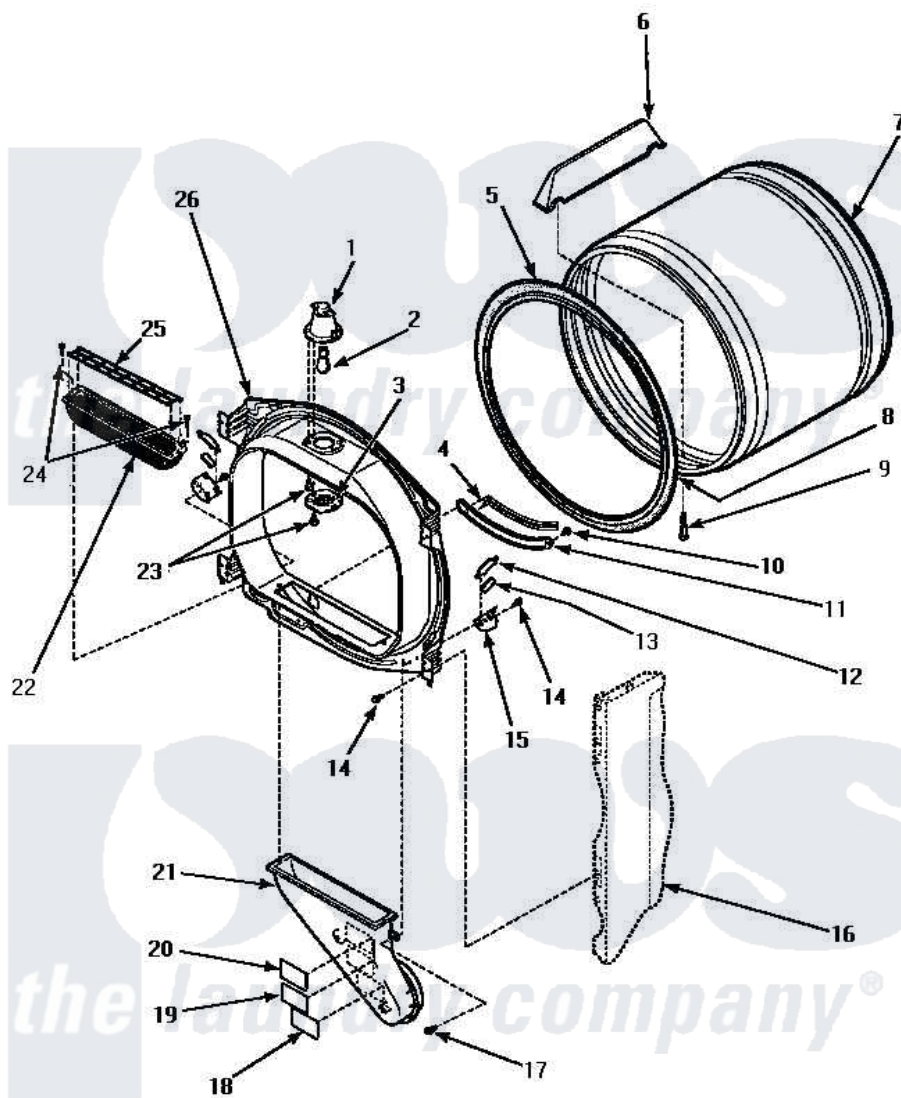

Amana LGM439L (BOM: P1176604W L) 04 - FR BLKHD, AIR DUCT, FELT SEAL & CYLINDER

FRONT BULKHEAD, AIR DUCT, FELT SEAL AND CYLINDER

Amana Residential Amana LGM439L (BOM: P1176604W L) Dryer Parts Parts Diagram 04 - FR BLKHD, AIR DUCT, FELT SEAL & CYLINDER

[Click on the part number to view part](#)

Item	Original Part Number	Replaced By	Status	Part Description
5	501801	37001132		Seal, Cylinder
6	500022	510102		Baffle- SH
7	500013WP		Not Available	ASSY,CYLINDER-HOME-
8	22506P	511637P		Adh Dow 737 Clr 3 Oz Tube
9	Y62588			Screw, 10BT-12 X 1 Tap
10	501668	503688		Screw, 10B-16 X .34 I
11	501246		Not Available	MOUNTING,MOISTURE SENSOR
12	Y501676	37001298		Glide- Dry
13	500121	510189		Pad Felt
14	501668	503688		Screw, 10B-16 X .34 I
15	501554	12002090		Bracket
16	Y00000000		Not Available	SEE NOTE CABINET
17	Y31645	27001200		Screw
18	56259		Not Available	STICKER

19	500049		Not Available	STICKER
20	500314		Not Available	LABEL, WARNING
21	500241		Not Available	DUCT, HEAT
22	502093	502140P		Filter, Lint Kit
"	502140P			Filter, Lint Kit
23	500248	M0211530		Screw-SM No.8-18 X 3/8"
24	500226			Screw, 8b-16 x 5/8 Tap
25	502092			Cover, Lint Filter
26	500016W			Assembly, Bulkhead Front Complete