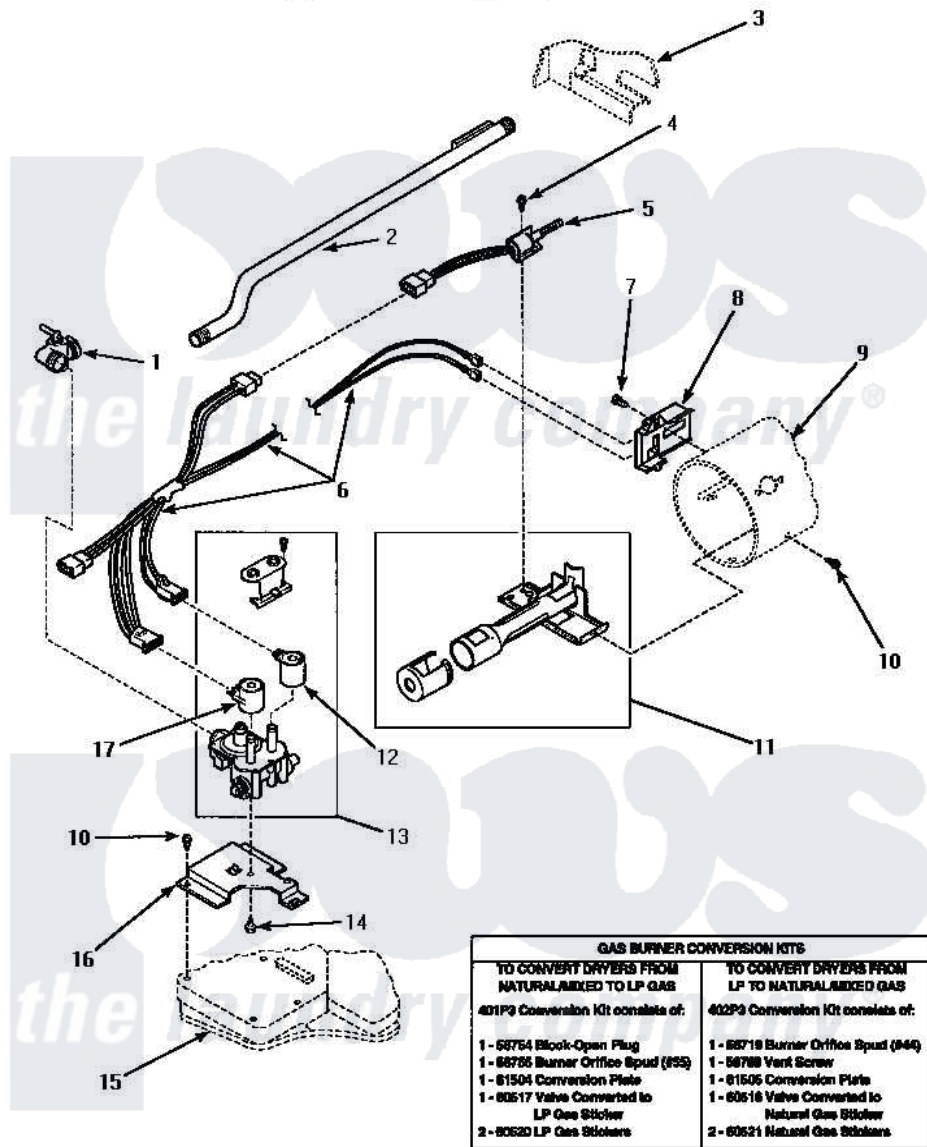

# Amana LGM439L (BOM: P1176604W L) 05 - GAS VALVE, IGNITER & GAS CONVERSION KITS

## GAS VALVE, IGNITER AND GAS CONVERSION KITS (Gas Model Dryers)

Amana [Residential Amana LGM439L \(BOM: P1176604W L\) Dryer Parts](#) Parts Diagram 05 - GAS VALVE, IGNITER & GAS CONVERSION KITS

[Click on the part number to view part](#)

Item	Original Part Number	Replaced By	Status	Part Description
1	Y56229	<a href="#">510205</a>		Valve-Elbo
2	500647	<a href="#">510204</a>		Pipe
3	Y00000000		Not Available	SEE NOTE CABINET
4	51782		Not Available	SCREW, 6B-20X5/16
5	60868	<a href="#">37001308</a>		Ignitor
6	60641	<a href="#">37001007</a>		Harness, Wire
7	23222	<a href="#">3177991</a>		Screw
8	Y56231	<a href="#">338906</a>		Radiant, Sensor
9	Y00000000		Not Available	SEE NOTE BURNER HOUSING
10	501668	<a href="#">503688</a>		Screw, 10B-16 X .34 I
11	Y56234	<a href="#">37001304</a>		Burner Ign
12	58804B	<a href="#">694540</a>		Coil, 60 Hz
13	<a href="#">58804</a>			Assembly, Valve-Gas-Single-
14	56124	<a href="#">3370225</a>		Screw