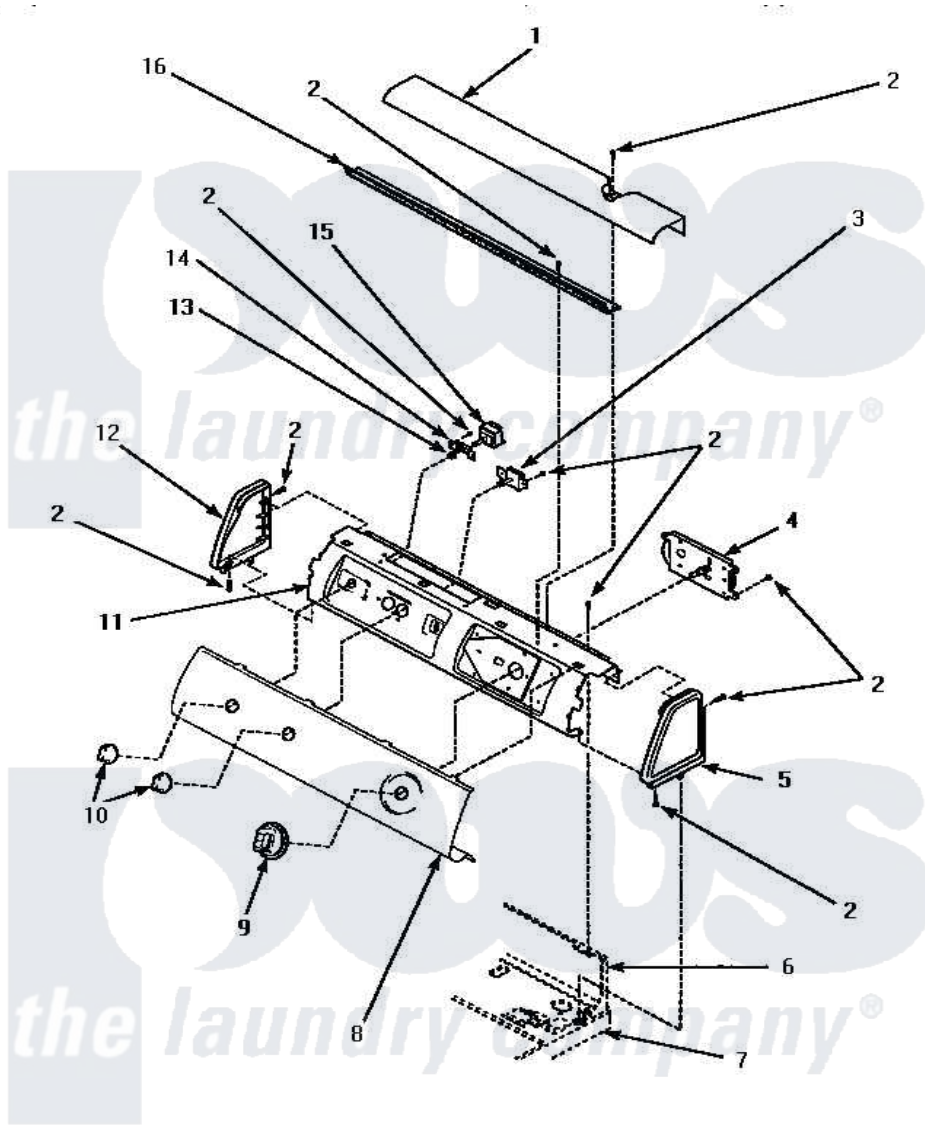

Amana LGM439L (BOM: P1176604W L) 06 - GRAPHIC PANEL, CONTROL HOOD & CONTROLS

GRAPHIC PANEL, CONTROL HOOD AND CONTROLS

Amana [Residential Amana LGM439L \(BOM: P1176604W L\) Dryer Parts](#) Parts Diagram 06 - GRAPHIC PANEL, CONTROL HOOD & CONTROLS
 Click on the part number to view part

Item	Original Part Number	Replaced By	Status	Part Description
"	NOTE:		Not Available	DOOR ASSEMBLY DOES NOT INCLUDE 500236 DOOR HINGE MOUNTING CLIP AND FOUR 500226 SCREWS.
1	500302		Not Available	COVER, TOP
2	501086	90767		Screw, 8A X 3/8 HeX Washer Head Tapping
4	59419	502963		Timer, 3 Cycle
5	34815		Not Available	PANEL, END R.H. (BLK)
6	Y00000000		Not Available	SEE NOTE CONTROL HOOD REAR PANEL
7	Y00000000		Not Available	SEE NOTE CABINET TOP
8	501386		Not Available	PANEL, GRAPHIC
9	500311	502220W		Knob, Timer
10	34847			Assembly, Knob-Rotary
11	500300		Not Available	BRACKET, CONTROL SUPPORT-MECH

12	34816		Panel, End
13	57584	Not Available	NUT
14	59704		Bracket, Switch Mount
15	Y61511	Not Available	SWITCH,FABRIC SELECTOR
16	500300	Not Available	BRACKET,CONTROL SUPPORT-MECH