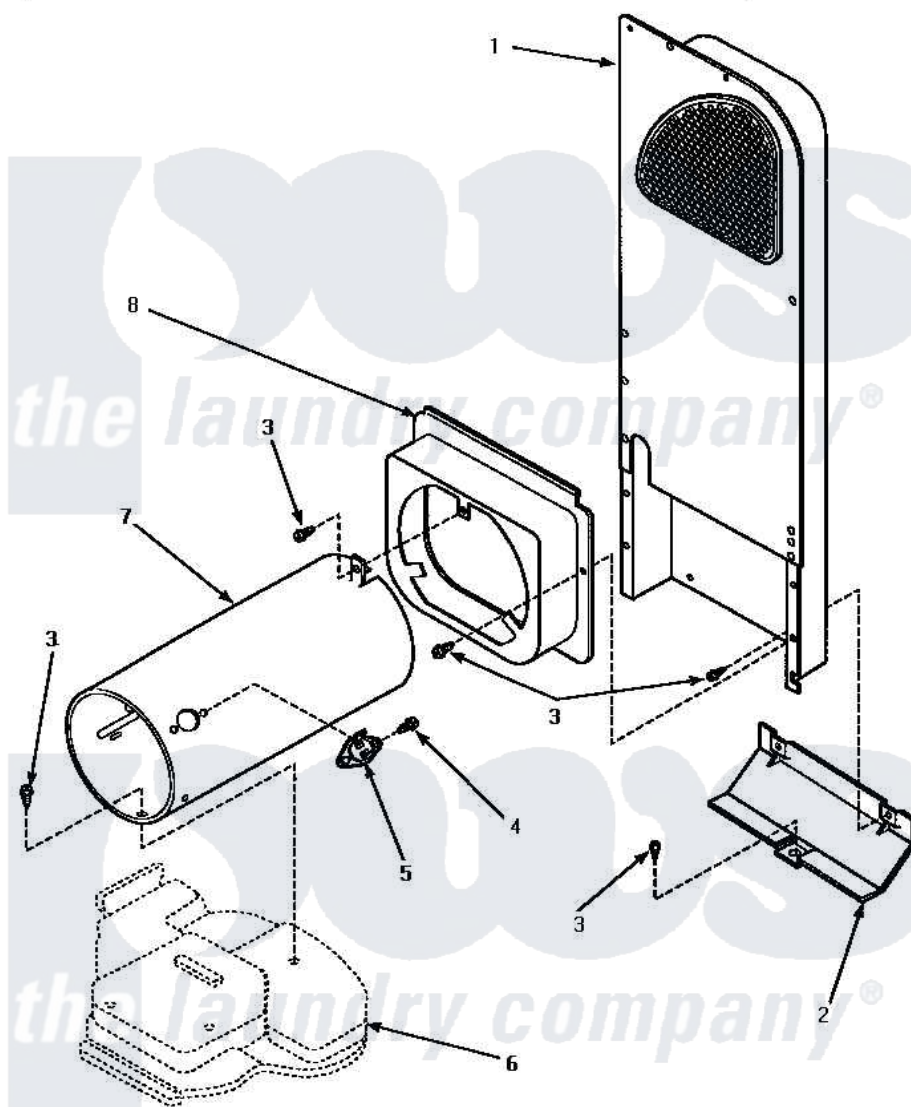

**Amana LGM439L (BOM: P1176604W L) 07 - HEATER BOX ASSY  
(ORIGINAL)**

**HEATER BOX ASSEMBLY ORIGINALLY ON DRYER  
(Gas Model Dryers)**

Amana [Residential Amana LGM439L \(BOM: P1176604W L\) Dryer Parts](#) Parts Diagram 07 - HEATER BOX ASSY  
(ORIGINAL)

[Click on the part number to view part](#)

Item	Original Part Number	Replaced By	Status	Part Description
1	Y00000000		Not Available	SEE NOTE HEATER BOX ASSEMBLY
2	60952		Not Available	SHIELD,HEAT DUCT
3	501668	<a href="#">503688</a>		Screw, 10B-16 X .34 I
4	51782		Not Available	SCREW, 6B-20X5/16
5	<a href="#">Y61886</a>			Thermostat, Limit-Blk
6	Y00000000		Not Available	SEE NOTE BASE
7	61974		Not Available	BURNER HOUSING
8	500122	<a href="#">510101</a>		Shroud Heat Duct