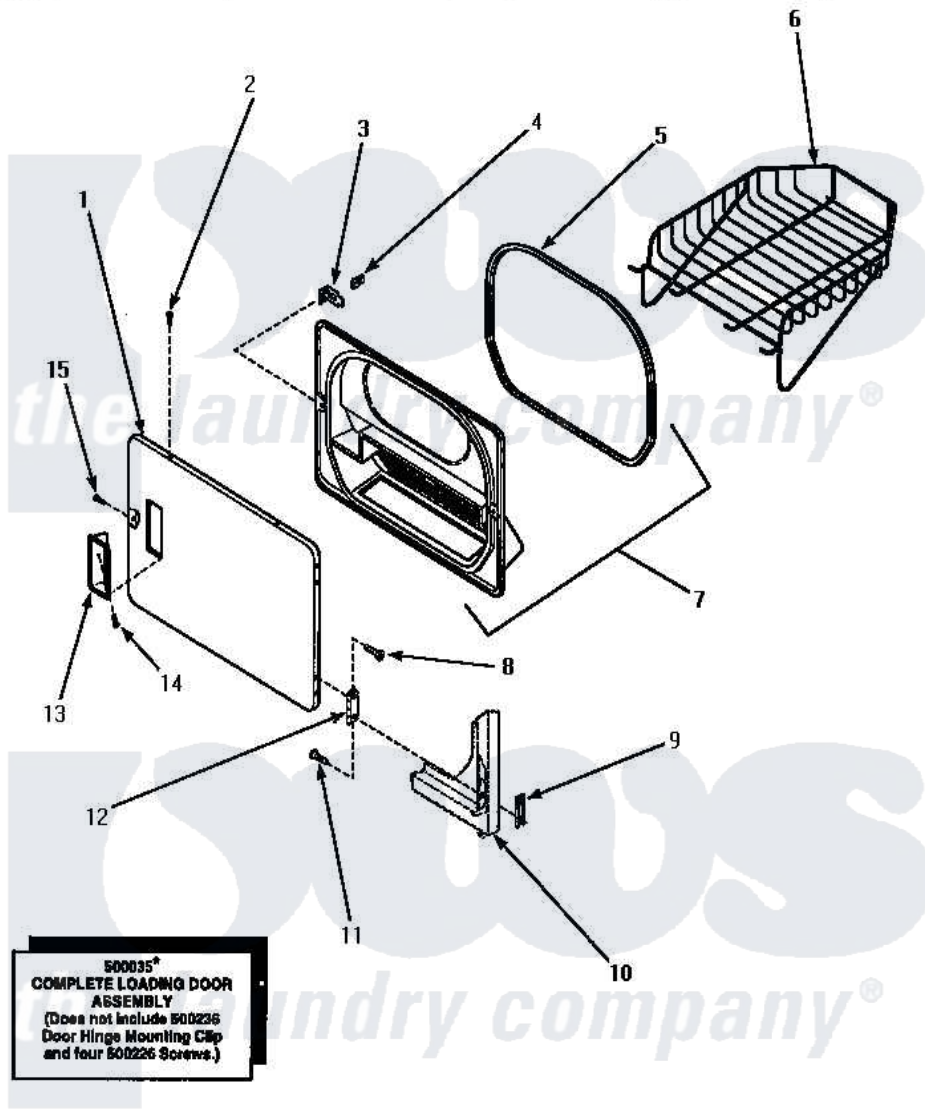

Amana LGM439L (BOM: P1176604W L) 09 - LOADING DOOR WITH DRYING RACK

LOADING DOOR WITH DRYING RACK

Amana [Residential Amana LGM439L \(BOM: P1176604W L\) Dryer Parts](#) Parts Diagram 09 - LOADING DOOR WITH DRYING RACK

[Click on the part number to view part](#)

Item	Original Part Number	Replaced By	Status	Part Description
1	500040L			Assembly, Door-Home
"	500040W			Assembly, Door-Home
2	500226			Screw, 8b-16 x 5/8 Tap
3	500223	40116201		Bracket, Door Strike
4	500039	510181		Strike Doormetal
5	500200		Not Available	SEAL,DOOR
6	501295P		Not Available	RACK, DRYING
7	500199		Not Available	ASSY,LINER & SEAL
8	500226			Screw, 8b-16 x 5/8 Tap
9	500236			Clip, Door Hinge Mount
10	Y00000000		Not Available	SEE NOTE FRONT PANEL
11	500226			Screw, 8b-16 x 5/8 Tap
12	500041	Y503676		Hinge, Door And Top
13	500042L		Not Available	PULL,DOOR
"	500042W		Not Available	PULL,DOOR

14	500297	8281236	Screw
15	500226		Screw, 8b-16 x 5/8 Tap
NI	500035W	Not Available	ASSY,DOOR-HOME
"	500035L	Not Available	ASSY,DOOR-HOME