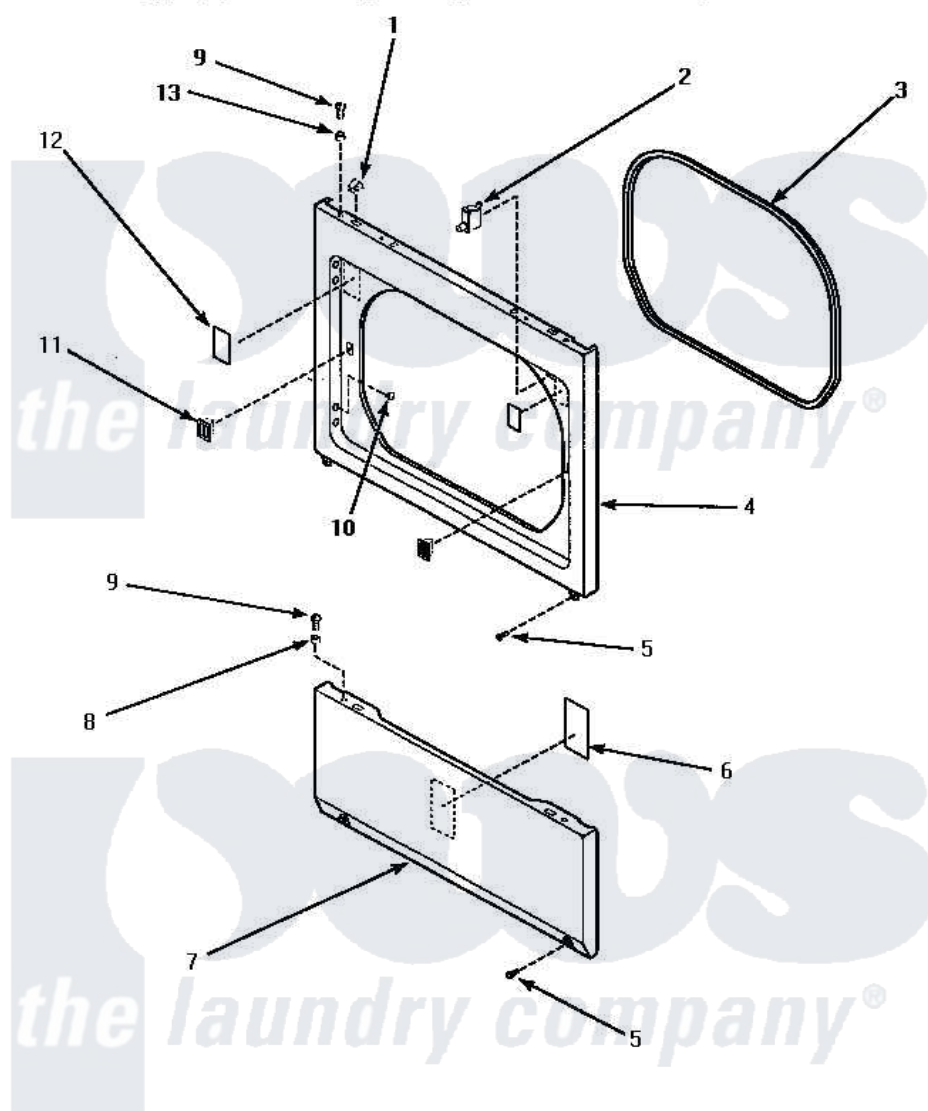

**Amana LGM439L (BOM: P1176604W L) 10 - LOWER ACCESS PANEL, FRONT PANEL & SEAL**

**LOWER ACCESS PANEL, FRONT PANEL AND SEAL**

Amana [Residential Amana LGM439L \(BOM: P1176604W L\) Dryer Parts](#) Parts Diagram 10 - LOWER ACCESS PANEL, FRONT PANEL & SEAL

[Click on the part number to view part](#)

Item	Original Part Number	Replaced By	Status	Part Description
1	28835	<a href="#">22001650</a>		Fastener, Spring
2	Y62872	<a href="#">W10169313</a>		Switch-Dor
3	<a href="#">500034</a>			Seal, Front Panel
4	500033W		Not Available	PANEL, FRONT
"	500033H		Not Available	PANEL,FRONT
"	<a href="#">500033L</a>			Panel, Front
5	33562	<a href="#">27001200</a>		Screw
6	500670		Not Available	STICKER NG OR MIXED GA
7	500044L		Not Available	PANEL, ACCESS (ALMOND)
"	500044H		Not Available	PANEL,ACCESS
"	500044W	<a href="#">40045301WP</a>		Panel, Access
8	56079	<a href="#">505187</a>		Locator, Panel
9	32671	<a href="#">Y014874</a>		Screw, Idler Arm And Sleeve
10	500227	<a href="#">505295</a>		Screw, No.8ab-16 x 3/4 PH
11	54660	<a href="#">LA-1003</a>		Door Catch Kit