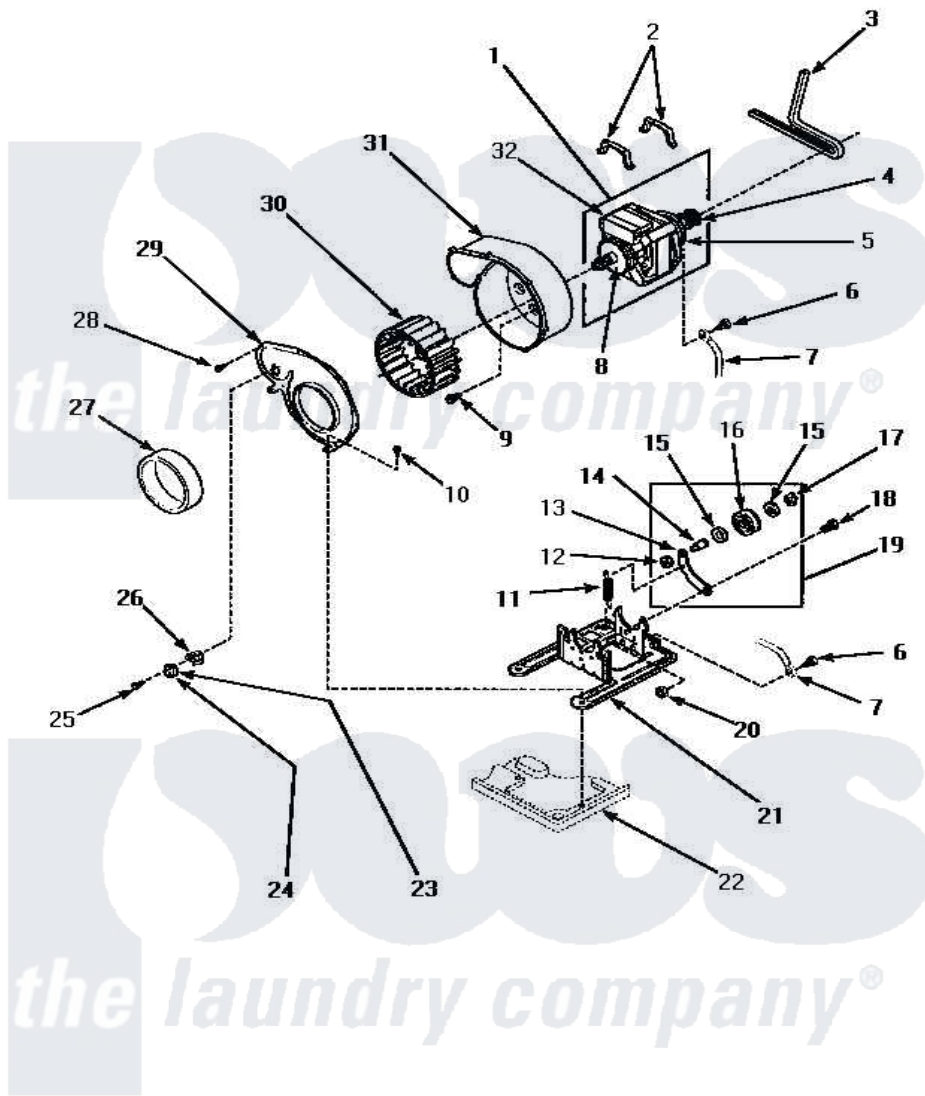

Amana LGM439L (BOM: P1176604W L) 11 - MOTOR, EXHAUST FAN & BELT

MOTOR, EXHAUST FAN AND BELT

Amana [Residential Amana LGM439L \(BOM: P1176604W L\) Dryer Parts](#) Parts Diagram 11 - MOTOR, EXHAUST FAN & BELT

[Click on the part number to view part](#)

Item	Original Part Number	Replaced By	Status	Part Description
1	501211	2200376		Motor
2	Y58047	660658		Clamp, Motor Mounting 343481 685441
3	59174	40111201		Belt, Cylinder
4	500011			Pulley, Motor
5	58044A		Not Available	MOUNT,MOTOR-LOCKING
6	20530			Screw, 10-24 x 3/8 Hex
7	Y00000000		Not Available	SEE NOTE GROUND WIRE FROM MOTOR TO MOUNTING BRACKET, GREEN
8	58044A		Not Available	MOUNT,MOTOR-LOCKING
9	Y31645	27001200		Screw
10	33562	27001200		Screw
11	56076			Spring, Idler
12	56156	358160		Nut

13	500910	37001144	Assembly- Idler
14	56461		Shaft
15	52549		Washer, 501 ID X3/4 Odx
16	Y54414		Assembly, Wheel And Bearing
17	23748		Ring, Retaining
18	500824		Screw, 1/4-20 Unc Hex
19	500269	37001287	Assembly, Idler Lever/Shaft/Pulley
20	52566	27001225	Nut, Jam Mid Lock 1/4-20
21	500822	503613	Mount, Motor
22	Y00000000	Not Available	SEE NOTE BASE
24	Y61372		Thermostat
25	501086	90767	Screw, 8A X 3/8 HeX Washer Head Tapping
26	61401	61623	Thermostat, Heater-BR
27	500313		Seal, Blower Housing
28	31260		Screw, No.8 X 3/8 Ind H
29	500078	511969P	Kit Blower Housing And Cover
30	56000	510139P	Assembly Blower Fan Package
31	56020		Housing, Blower
32	501218	Not Available	MOTOR SWITCH (DOES NOT INCLUDE THERMAL PROT