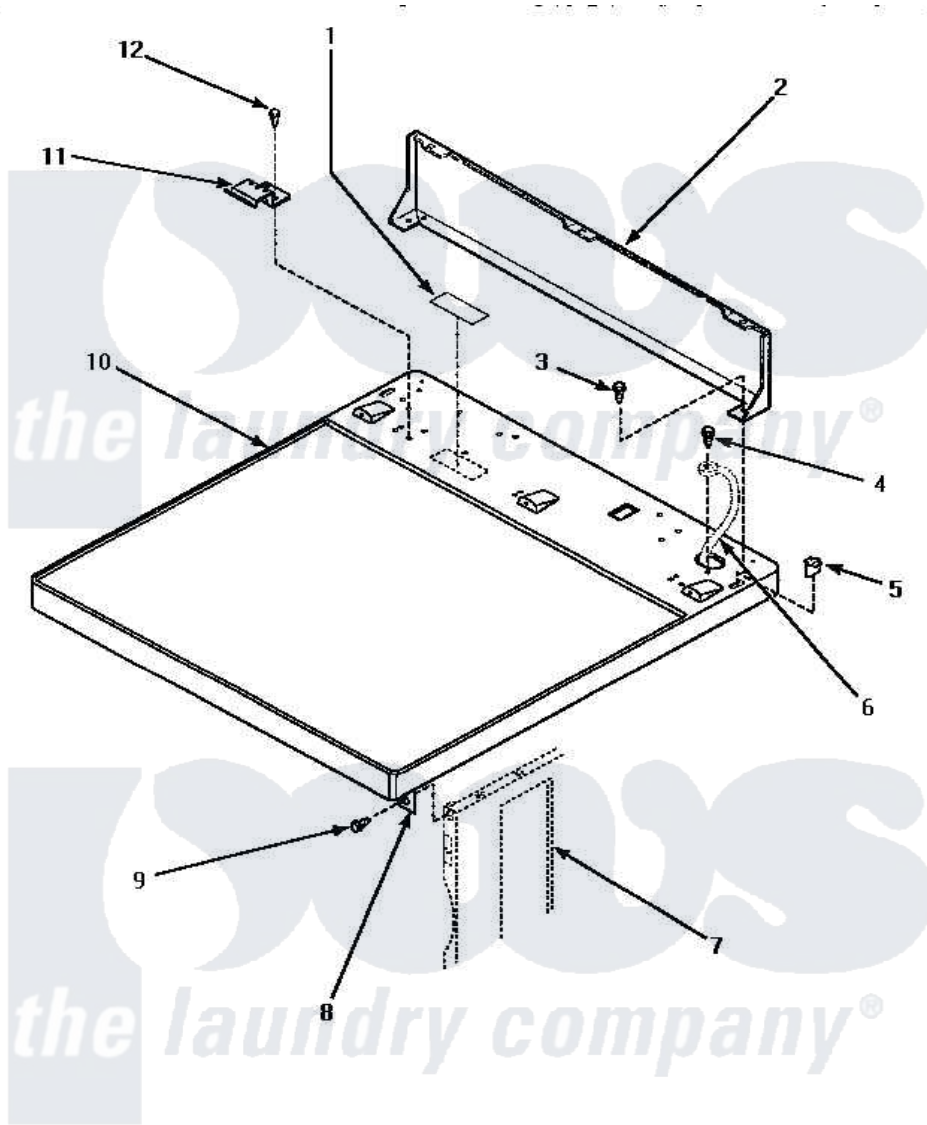

Amana LGM439W (BOM: P1176603W W) 02 - CABINET TOP & CONTROL HOOD REAR PANEL

CABINET TOP AND CONTROL HOOD REAR PANEL

Amana [Residential Amana LGM439W \(BOM: P1176603W W\) Dryer Parts](#) Parts Diagram 02 - CABINET TOP & CONTROL HOOD REAR PANEL
 Click on the part number to view part

Item	Original Part Number	Replaced By	Status	Part Description
1	24903		Not Available	STICKER,DISCONNECT POW
2	500343		Not Available	PANEL,BACK(HOME HOOD)
3	501086	90767		Screw, 8A X 3/8 HeX Washer Head Tapping
4	20530			Screw, 10-24 x 3/8 Hex
5	501242		Not Available	CLIP,TUBULAR INSERT
6	Y00000000		Not Available	SEE NOTE GROUND WIRE FROM REAR BULKHEAD, GREEN
7	Y00000000		Not Available	SEE NOTE CABINET
8	500084	40130801		Bracket, Top Mount
9	33562	27001200		Screw
10	500085WP	37001027		Panel, Top
"	500085LP	510029LP		Kit Top Panel W/Hdw domestic
11	501241	Y503876		Clip, Hold Down