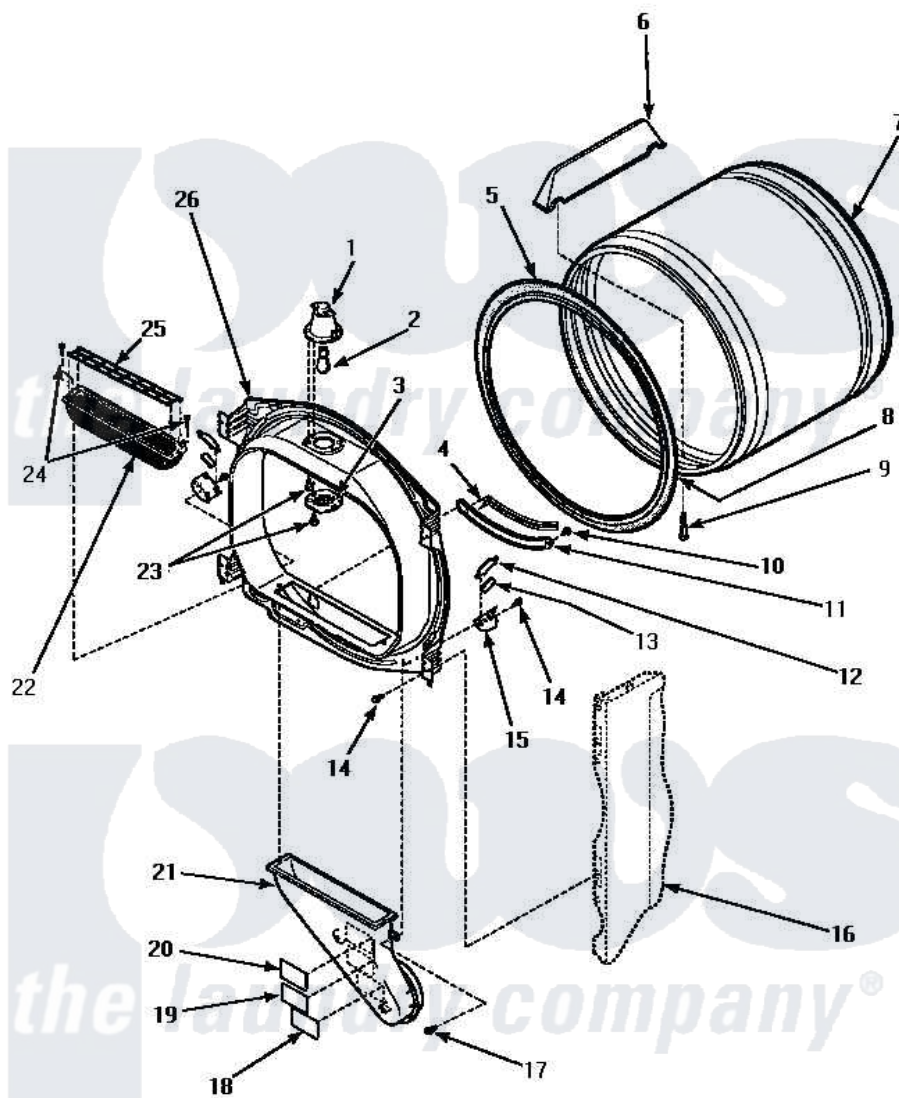

Amana LGM439W (BOM: P1176603W W) 04 - FR BLKHD, AIR DUCT, FELT SEAL & CYLINDER

FRONT BULKHEAD, AIR DUCT, FELT SEAL AND CYLINDER

Amana Residential Amana LGM439W (BOM: P1176603W W) Dryer Parts Parts Diagram 04 - FR BLKHD, AIR DUCT, FELT SEAL & CYLINDER

[Click on the part number to view part](#)

Item	Original Part Number	Replaced By	Status	Part Description
5	501801	37001132		Seal, Cylinder
6	500022	510102		Baffle- SH
7	500013WP		Not Available	ASSY,CYLINDER-HOME-
8	22506P	511637P		Adh Dow 737 Clr 3 Oz Tube
9	Y62588			Screw, 10BT-12 X 1 Tap
10	501668	503688		Screw, 10B-16 X .34 I
11	501246		Not Available	MOUNTING,MOISTURE SENSOR
12	Y501676	37001298		Glide- Dry
13	500121	510189		Pad Felt
14	501668	503688		Screw, 10B-16 X .34 I
15	501554	12002090		Bracket
16	Y00000000		Not Available	SEE NOTE CABINET
17	Y31645	27001200		Screw
18	56259		Not Available	STICKER

19	500049		Not Available	STICKER
20	500314		Not Available	LABEL, WARNING
21	500241		Not Available	DUCT, HEAT
22	502093	502140P		Filter, Lint Kit
"	502140P			Filter, Lint Kit
23	500248	M0211530		Screw-SM No.8-18 X 3/8"
24	500226			Screw, 8b-16 x 5/8 Tap
25	502092			Cover, Lint Filter
26	500016W			Assembly, Bulkhead Front Complete