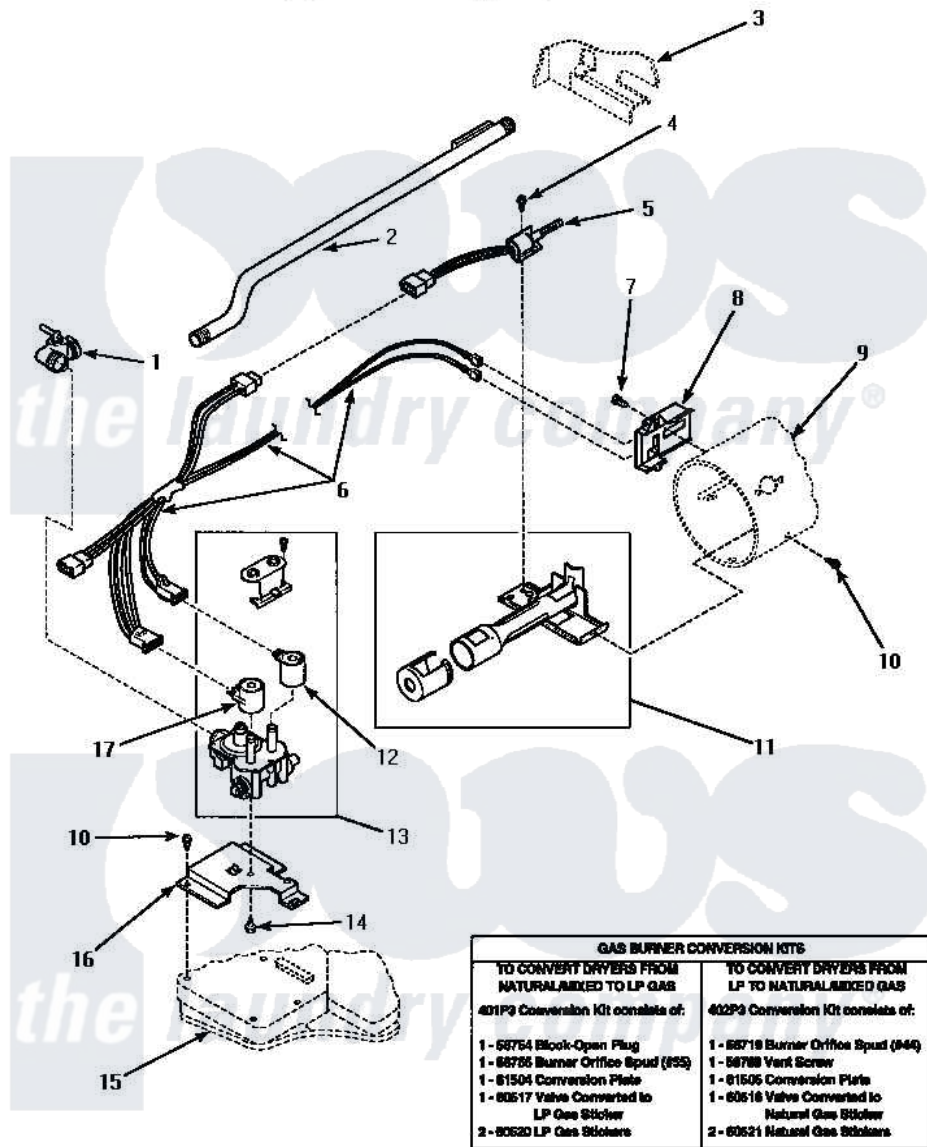

Amana LGM439W (BOM: P1176603W W) 05 - GAS VALVE, IGNITER & GAS CONVERSION KITS

GAS VALVE, IGNITER AND GAS CONVERSION KITS (Gas Model Dryers)

Amana [Residential Amana LGM439W \(BOM: P1176603W W\) Dryer Parts](#) Parts Diagram 05 - GAS VALVE, IGNITER & GAS CONVERSION KITS

[Click on the part number to view part](#)

Item	Original Part Number	Replaced By	Status	Part Description
1	Y56229	510205		Valve-Elbo
2	500647	510204		Pipe
3	Y00000000		Not Available	SEE NOTE CABINET
4	51782		Not Available	SCREW, 6B-20X5/16
5	60868	37001308		Ignitor
6	60641	37001007		Harness, Wire
7	23222	3177991		Screw
8	Y56231	338906		Radiant, Sensor
9	Y00000000		Not Available	SEE NOTE BURNER HOUSING
10	501668	503688		Screw, 10B-16 X .34 I
11	Y56234	37001304		Burner Ign
12	58804B	694540		Coil, 60 Hz
13	58804			Assembly, Valve-Gas-Single-
14	56124	3370225		Screw

15	Y00000000	Not Available	SEE NOTE BASE
16	50821		Bracket, Mounting-Gas
17	58804A	306106	Coil, Holding And Booster--W
NI	58768	402P3	Kit, Conversion-NG
"	58754	401P3	Kit, Conversion-LP
"	58719	402P3	Kit, Conversion-NG
"	60521	Not Available	STICKER,NG OR MIXED GAS
"	60516		Sticker, Valve Converted
"	60520	Not Available	STICKER,LP GAS
"	58755	401P3	Kit, Conversion-LP
"	61505	Not Available	CONVERSION PLATE
"	401P3		Kit, Conversion-LP
"	402P3		Kit, Conversion-NG
"	61504		Conversion Plate
"	60517		Valve Converted To LP Gas Stic