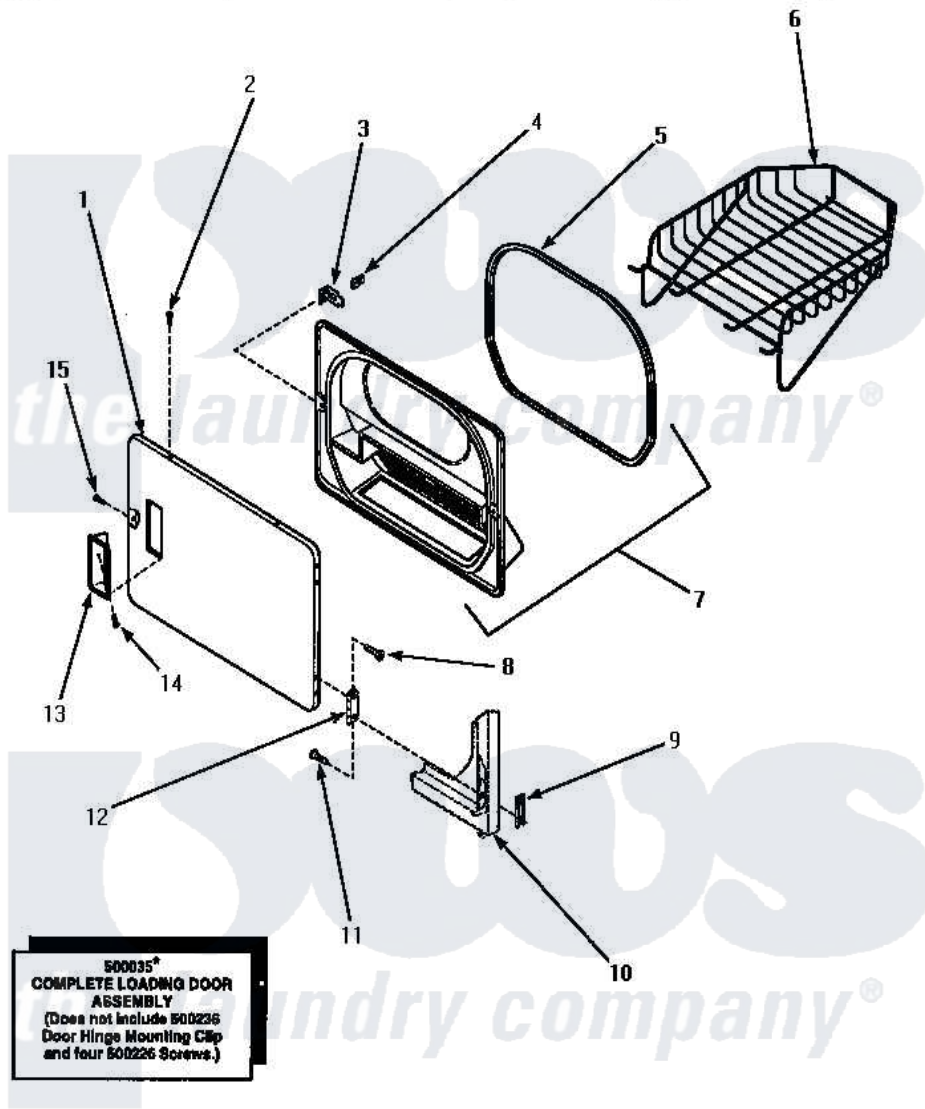

Amana LGM439W (BOM: P1176603W W) 09 - LOADING DOOR WITH DRYING RACK

LOADING DOOR WITH DRYING RACK

Amana Residential Amana LGM439W (BOM: P1176603W W) Dryer Parts Parts Diagram 09 - LOADING DOOR WITH DRYING RACK

[Click on the part number to view part](#)

Item	Original Part Number	Replaced By	Status	Part Description
1	500040L			Assembly, Door-Home
"	500040W			Assembly, Door-Home
2	500226			Screw, 8b-16 x 5/8 Tap
3	500223	40116201		Bracket, Door Strike
4	500039	510181		Strike Doormetal
5	500200		Not Available	SEAL,DOOR
6	501295P		Not Available	RACK, DRYING
7	500199		Not Available	ASSY,LINER & SEAL
8	500226			Screw, 8b-16 x 5/8 Tap
9	500236			Clip, Door Hinge Mount
10	Y00000000		Not Available	SEE NOTE FRONT PANEL
11	500226			Screw, 8b-16 x 5/8 Tap
12	500041	Y503676		Hinge, Door And Top
13	500042L		Not Available	PULL,DOOR
"	500042W		Not Available	PULL,DOOR

14	500297	8281236	Screw
15	500226		Screw, 8b-16 x 5/8 Tap
NI	500035W	Not Available	ASSY,DOOR-HOME
"	500035L	Not Available	ASSY,DOOR-HOME