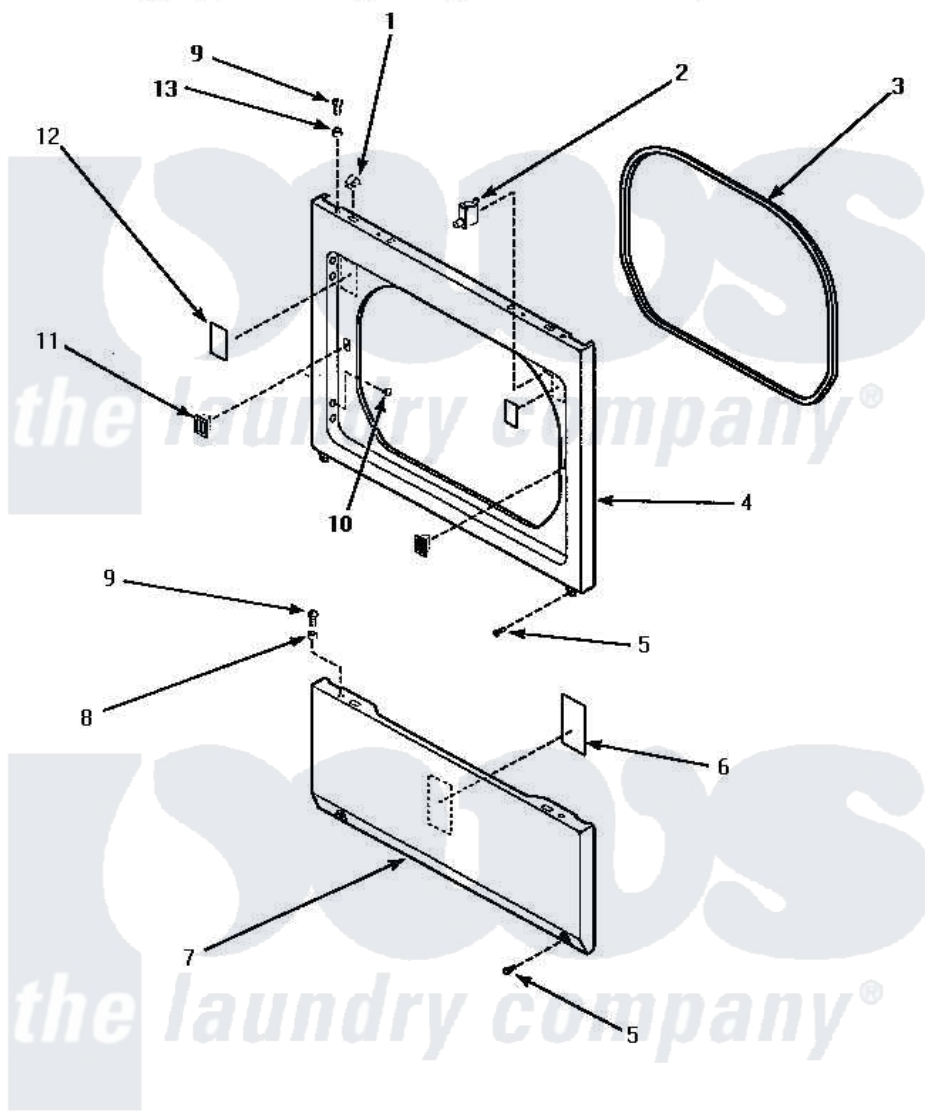

**Amana LGM439W (BOM: P1176603W W) 10 - LOWER ACCESS PANEL, FRONT PANEL & SEAL**

**LOWER ACCESS PANEL, FRONT PANEL AND SEAL**

Amana [Residential Amana LGM439W \(BOM: P1176603W W\) Dryer Parts](#) Parts Diagram 10 - LOWER ACCESS PANEL, FRONT PANEL & SEAL  
 Click on the part number to view part

Item	Original Part Number	Replaced By	Status	Part Description
1	28835	<a href="#">22001650</a>		Fastener, Spring
2	Y62872	<a href="#">W10169313</a>		Switch-Dor
3	<a href="#">500034</a>			Seal, Front Panel
4	500033W		Not Available	PANEL, FRONT
"	500033H		Not Available	PANEL,FRONT
"	<a href="#">500033L</a>			Panel, Front
5	33562	<a href="#">27001200</a>		Screw
6	500670		Not Available	STICKER NG OR MIXED GA
7	500044L		Not Available	PANEL, ACCESS (ALMOND)
"	500044H		Not Available	PANEL,ACCESS
"	500044W	<a href="#">40045301WP</a>		Panel, Access
8	56079	<a href="#">505187</a>		Locator, Panel
9	32671	<a href="#">Y014874</a>		Screw, Idler Arm And Sleeve
10	500227	<a href="#">505295</a>		Screw, No.8ab-16 x 3/4 PH
11	54660	<a href="#">LA-1003</a>		Door Catch Kit