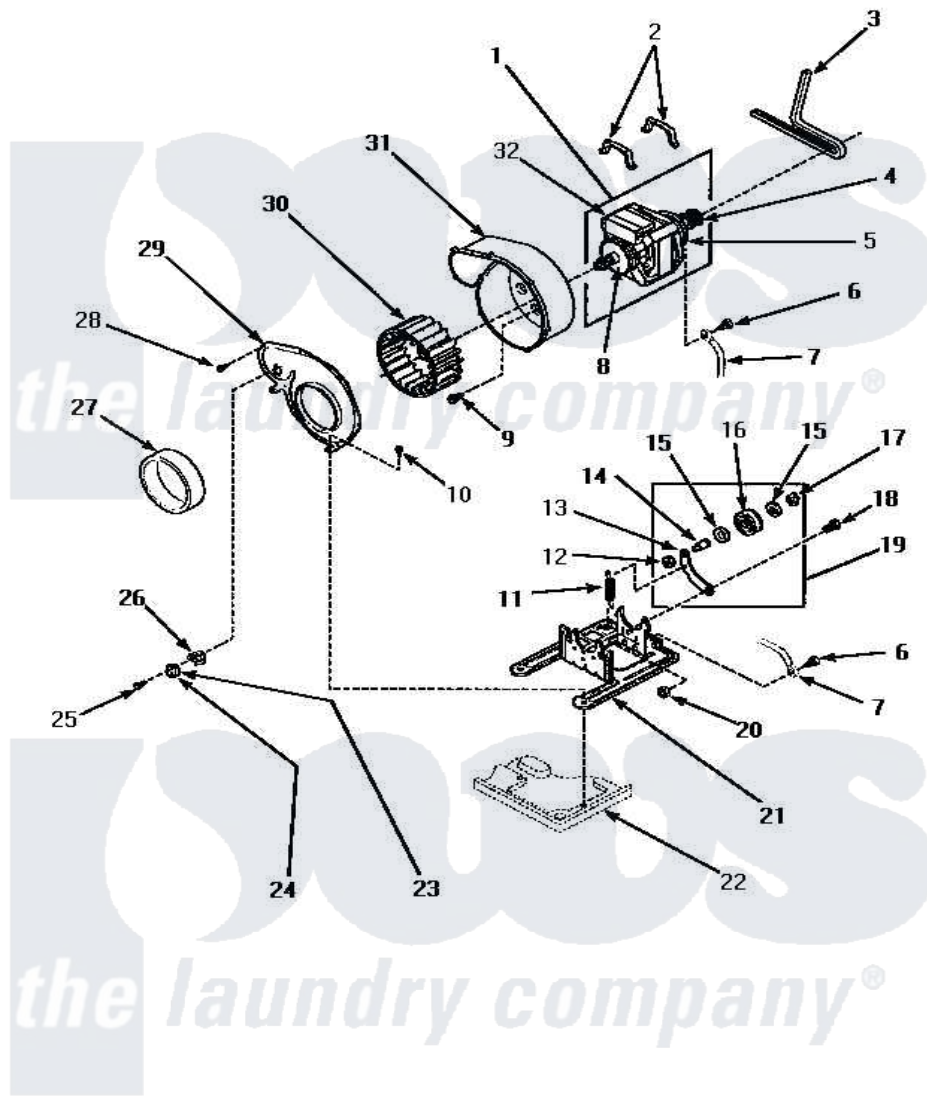

Amana LGM439W (BOM: P1176603W W) 11 - MOTOR, EXHAUST FAN & BELT

MOTOR, EXHAUST FAN AND BELT

Amana [Residential Amana LGM439W \(BOM: P1176603W W\) Dryer Parts](#) Parts Diagram 11 - MOTOR, EXHAUST FAN & BELT

[Click on the part number to view part](#)

Item	Original Part Number	Replaced By	Status	Part Description
1	501211	2200376		Motor
2	Y58047	660658		Clamp, Motor Mounting 343481 685441
3	59174	40111201		Belt, Cylinder
4	500011			Pulley, Motor
5	58044A		Not Available	MOUNT,MOTOR-LOCKING
6	20530			Screw, 10-24 x 3/8 Hex
7	Y00000000		Not Available	SEE NOTE GROUND WIRE FROM MOTOR TO MOUNTING BRACKET, GREEN
8	58044A		Not Available	MOUNT,MOTOR-LOCKING
9	Y31645	27001200		Screw
10	33562	27001200		Screw
11	56076			Spring, Idler
12	56156	358160		Nut

13	500910	37001144	Assembly- Idler
14	56461		Shaft
15	52549		Washer, 501 ID X3/4 Odx
16	Y54414		Assembly, Wheel And Bearing
17	23748		Ring, Retaining
18	500824		Screw, 1/4-20 Unc Hex
19	500269	37001287	Assembly, Idler Lever/Shaft/Pulley
20	52566	27001225	Nut, Jam Mid Lock 1/4-20
21	500822	503613	Mount, Motor
22	Y00000000	Not Available	SEE NOTE BASE
24	Y61372		Thermostat
25	501086	90767	Screw, 8A X 3/8 HeX Washer Head Tapping
26	61401	61623	Thermostat, Heater-BR
27	500313		Seal, Blower Housing
28	31260		Screw, No.8 X 3/8 Ind H
29	500078	511969P	Kit Blower Housing And Cover
30	56000	510139P	Assembly Blower Fan Package
31	56020		Housing, Blower
32	501218	Not Available	MOTOR SWITCH (DOES NOT INCLUDE THERMAL PROT