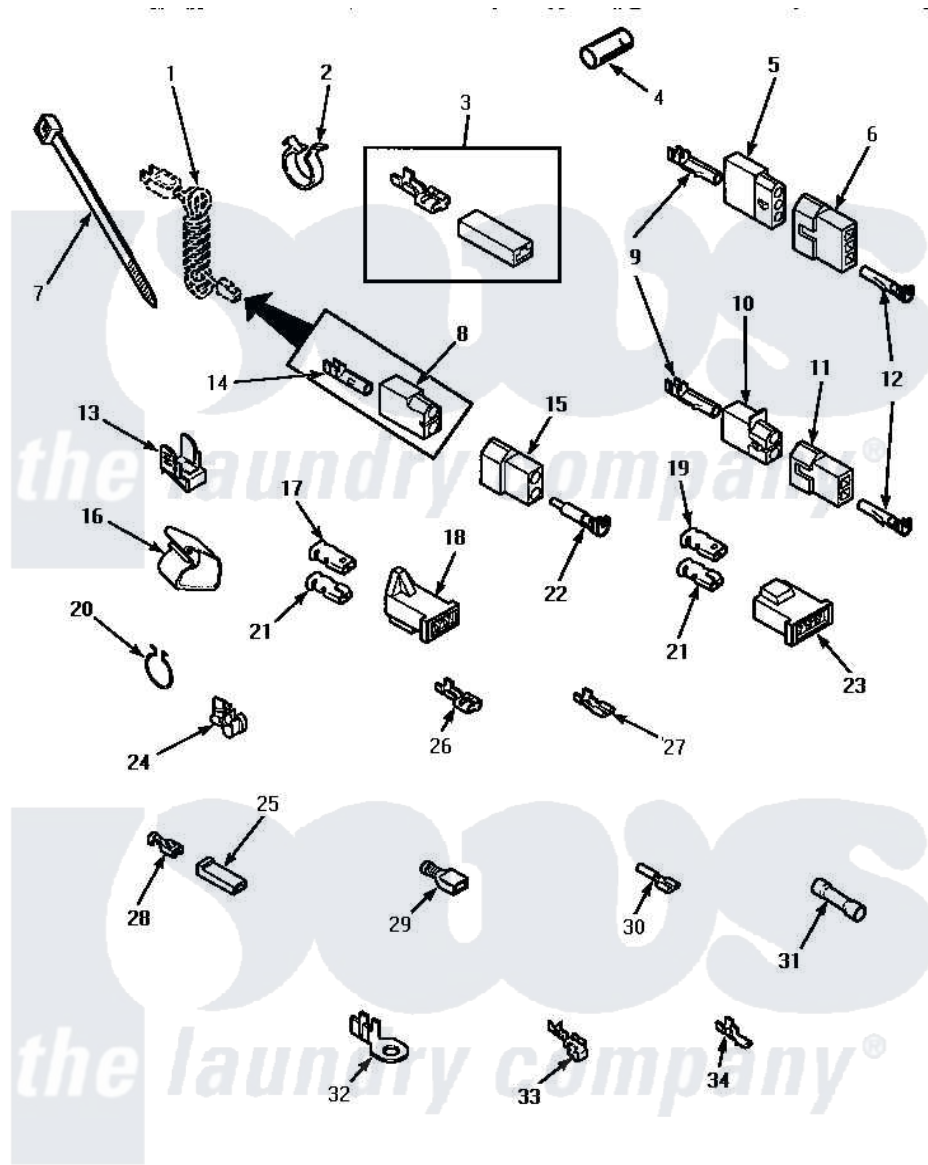

Amana LGM439W (BOM: P1176603W W) 14 - TERMINALS

TERMINALS

Amana Residential Amana LGM439W (BOM: P1176603W W) Dryer Parts Parts Diagram 14 - TERMINALS
 Click on the part number to view part

Item	Original Part Number	Replaced By	Status	Part Description
1	Y00000000		Not Available	SEE NOTE POWER CORD
2	61510	504034		Clip, Wire
3	Y00237			Terminal-Female 1/4 ((1) 12 GAUGE Wire Or(2) 18 GA
4	Y21365	503670		Sleeve Insulator
5	23039	697780		Receptacle,
6	23040			Plug-3 Circuit
7	55881	M0321209		Tie-Electrical
8	56265			Receptacle, 2 Circuit
9	Y00117	5011-XX		093 Female Socket
10	56451			Receptacle, 2 Circuit
11	56448			Terminal Block Plug
12	Y00116			Terminal, Pin-Male
13	Y00161	B5733302		Clip, Ground
14	00130			Terminal, Pin-1/8 Femal
15	56266			Plug
16	35521		Not Available	CLIP,HARNESS HOLDER

17	Y00189		Terminal, Spade
18	58799		Connector-2 Circuit
19	Y00189		Terminal, Spade
20	51291		Clip, Wire
21	Y00190		Connector-Receptacle
22	Y00127		Terminal, Pin-1/8 Male
23	58800	Not Available	CONNECTOR-3 CIRCUIT (3 CIRCUIT CONNECTOR)
24	21903	211881	Grommet, Cord Part Not Used-Gas Models Only
25	90789		Connector
26	Y00119	Not Available	SPADE TERMINAL(18 GAUGE) (1/4 INCH-(1) 18 GAUGE WIRE)
"	Y00121	Not Available	SPADE TERMINAL(12 GAUGE) (1/4 INCH-(2) 18 GAUGE WIRES O
"	Y00245	M0320576	Terminal
27	00156	00156SRE	65br30/FI
"	Y00209		Spade Terminal (18 Gauge) (3/16 Inch-(2) 18 Gauge Wires-
"	Y00124		Spade Terminal (18 Gauge) (3/16 Inch-(1) 18 Gauge Wire-
28	Y00115		Lock In Spade Terminal (18 Gaug (1/4 Inch-(1) 18 Gauge Wire)
"	00122	Not Available	(1/4 INCH-(2) 18 GAUGE WIRES O
29	Y00165		Insulated Spade Terminal
"	Y00163	285432	Terminal
30	Y00214	Not Available	BARREL INSULATED SPADE(18 GAUG (1/4 INCH-18 GAUGE WIRE)
"	Y00215		Barrel Insulated Spade
31	30865		Butt Splice Connector
32	Y00111		Ring Terminal No.10 No.10 18 Gauge Wires Or
"	00110		No.10 18 Gauge Wire
33	Y00114		Spade Terminal
34	Y00139	Y00138	Male Tab Terminal 18 Gauge Wire)
"	Y00138		Male Tab Terminal 18 Gauge Wire)