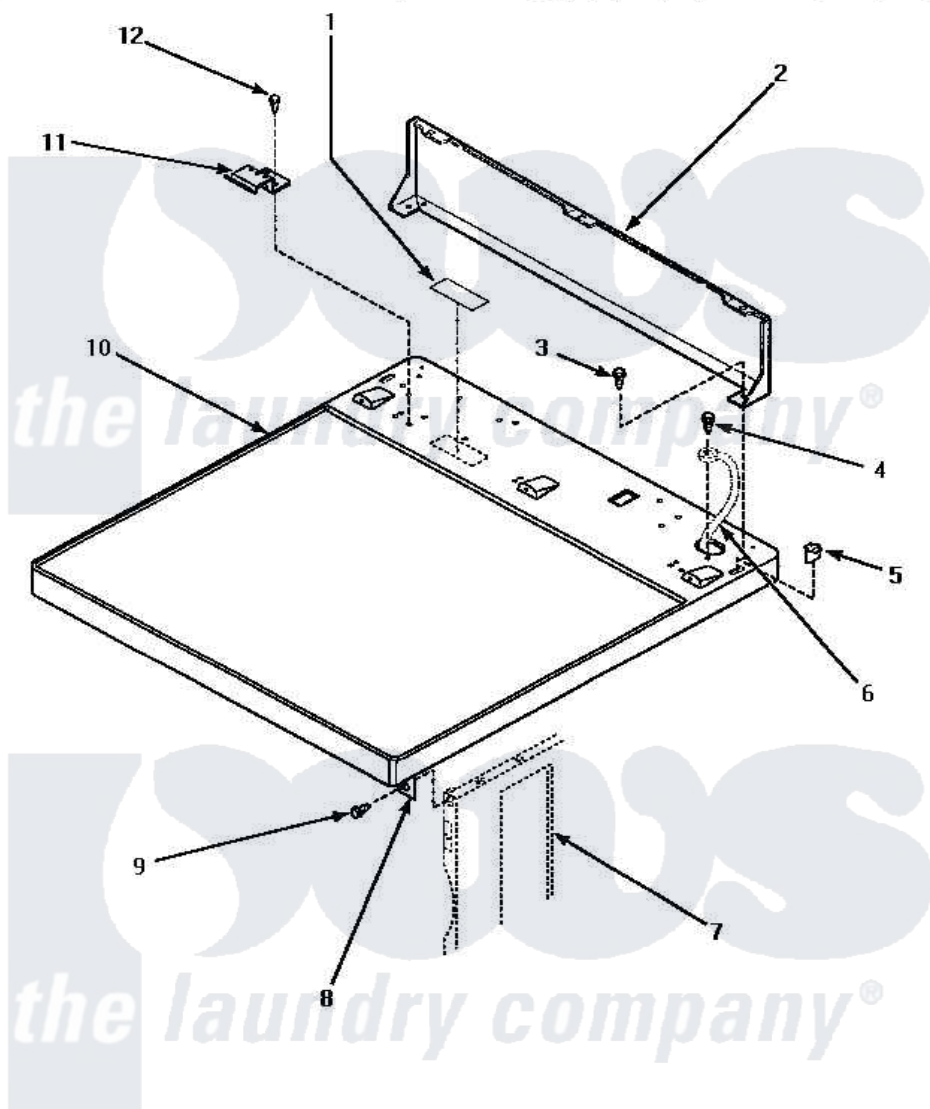

Amana LGM449L (BOM: P1176704W L) 02 - CABINET TOP & CONTROL HOOD REAR PANEL

CABINET TOP AND CONTROL HOOD REAR PANEL

Amana [Residential Amana LGM449L \(BOM: P1176704W L\) Dryer Parts](#) Parts Diagram 02 - CABINET TOP & CONTROL HOOD REAR PANEL

[Click on the part number to view part](#)

Item	Original Part Number	Replaced By	Status	Part Description
1	24903		Not Available	STICKER,DISCONNECT POW
2	500343		Not Available	PANEL,BACK(HOME HOOD)
3	501086	90767		Screw, 8A X 3/8 HeX Washer Head Tapping
4	20530			Screw, 10-24 x 3/8 Hex
5	501242		Not Available	CLIP,TUBULAR INSERT
6	Y00000000		Not Available	SEE NOTE GROUND WIRE FROM REAR BULKHEAD, GREEN
7	Y00000000		Not Available	SEE NOTE CABINET
8	500084	40130801		Bracket, Top Mount
9	33562	27001200		Screw
10	500085WP	37001027		Panel, Top
"	500085LP	510029LP		Kit Top Panel W/Hwdomestic
11	501241	Y503876		Clip, Hold Down