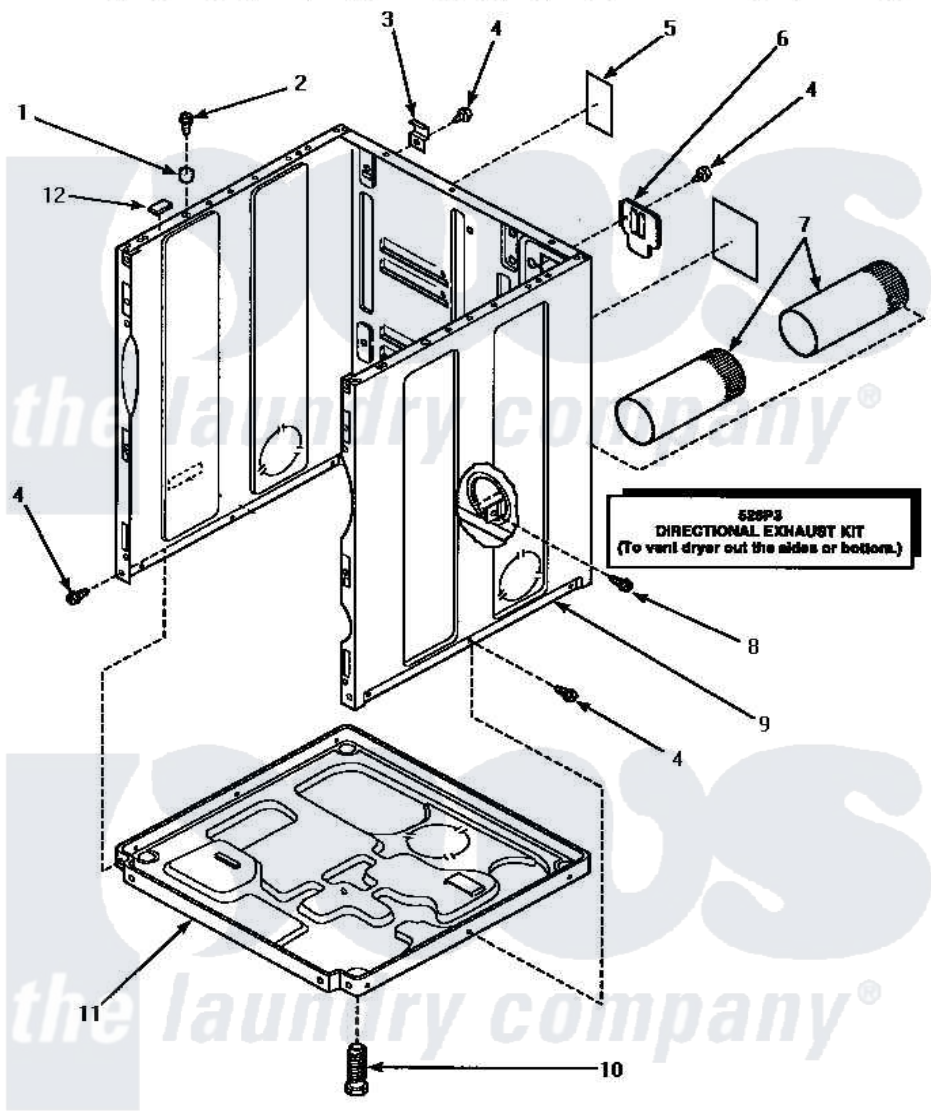

Amana LGM449L (BOM: P1176704W L) 03 - CABINET, EXHAUST DUCT & BASE

CABINET, EXHAUST DUCT AND BASE

Amana Residential Amana LGM449L (BOM: P1176704W L) Dryer Parts Parts Diagram 03 - CABINET, EXHAUST DUCT & BASE

Click on the part number to view part

Item	Original Part Number	Replaced By	Status	Part Description
1	56079	505187		Locator, Panel
2	32671	Y014874		Screw, Idler Arm And Sleeve
3	500003			Hinge, Top
4	33562	27001200		Screw
5	500670		Not Available	STICKER NG OR MIXED GA
6	500114	510903		Plate Access Panel
7	500064	505518		Duct, Exhaust
8	501668	503688		Screw, 10B-16 X .34 I
9	500001WP	37001284		Cabinet As Pack
"	500001HP		Not Available	ASSY, CABINET
"	500001LP	727P3L		Kit Dryer Panels
10	Y500101			Leg, Leveling
11	500070			Base, Dryer
12	Y56128			Pad, Bumper
NI	528P3			Directional Exhaust Kit