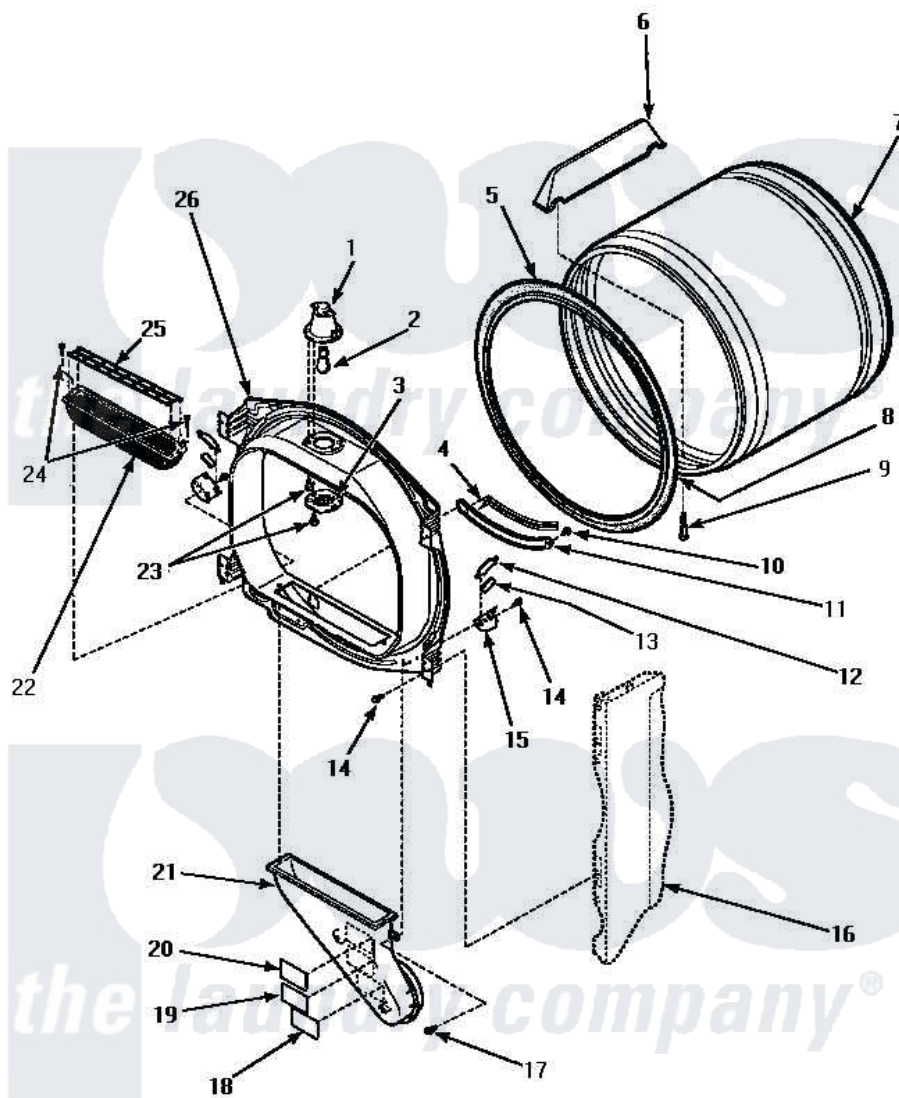

Amana LGM449L (BOM: P1176704W L) 04 - FR BLKHD, AIR DUCT, FELT SEAL & CYLINDER

FRONT BULKHEAD, AIR DUCT, FELT SEAL AND CYLINDER

Amana Residential Amana LGM449L (BOM: P1176704W L) Dryer Parts Parts Diagram 04 - FR BLKHD, AIR DUCT, FELT SEAL & CYLINDER

[Click on the part number to view part](#)

Item	Original Part Number	Replaced By	Status	Part Description
1	500153		Not Available	CYLINDER LIGHT HOUSING
2	Y60954	67001316		Bulb, Light
3	500094		Not Available	LENS,DRUM LIGHT
5	501801	37001132		Seal, Cylinder
6	500022	510102		Baffle- SH
7	500013WP		Not Available	ASSY,CYLINDER-HOME-
8	22506P	511637P		Adh Dow 737 Clr 3 Oz Tube
9	Y62588			Screw, 10BT-12 X 1 Tap
10	501668	503688		Screw, 10B-16 X .34 I
11	501246		Not Available	MOUNTING,MOISTURE SENSOR
12	Y501676	37001298		Glide- Dry
13	500121	510189		Pad Felt
14	501668	503688		Screw, 10B-16 X .34 I
15	501554	12002090		Bracket

16	Y0000000		Not Available	SEE NOTE CABINET
17	Y31645	27001200		Screw
18	56259		Not Available	STICKER
19	500049		Not Available	STICKER
20	500314		Not Available	LABEL, WARNING
21	500241		Not Available	DUCT, HEAT
22	502093	502140P		Filter, Lint Kit
"	502140P			Filter, Lint Kit
23	500248	M0211530		Screw-SM No.8-18 X 3/8"
24	500226			Screw, 8b-16 x 5/8 Tap
25	502092			Cover, Lint Filter
26	500016W			Assembly, Bulkhead Front Complete