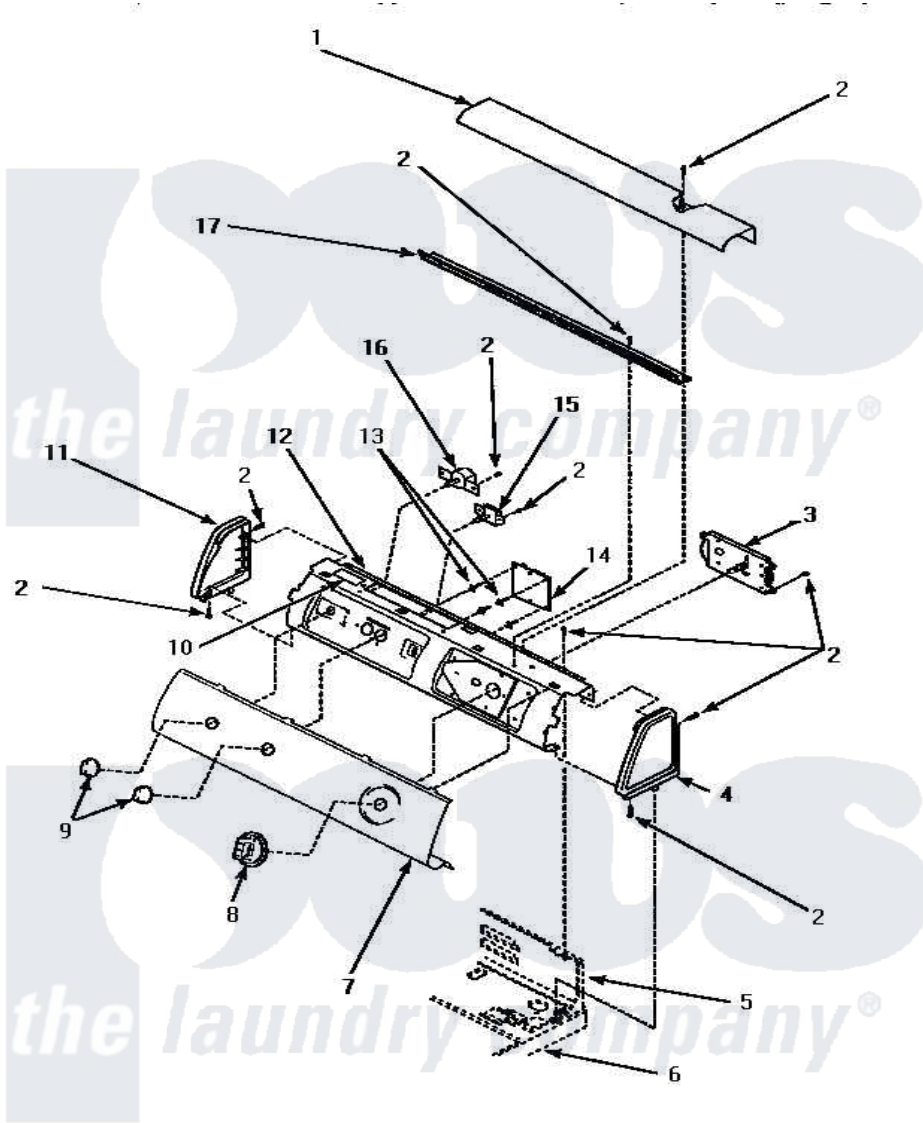

Amana LGM449L (BOM: P1176704W L) 06 - GRAPHIC PANEL, CONTROL HOOD & CONTROLS

GRAPHIC PANEL, CONTROL HOOD AND CONTROLS

Amana [Residential Amana LGM449L \(BOM: P1176704W L\) Dryer Parts](#) Parts Diagram 06 - GRAPHIC PANEL, CONTROL HOOD & CONTROLS
 Click on the part number to view part

Item	Original Part Number	Replaced By	Status	Part Description
"	NOTE:		Not Available	IF DRYER IS INSTALLED IN A MANUFACTURED (MOBILE) HOME, OR IF LOCAL CODES DO NOT PERMIT GROUNDING THROUGH THE NEUTRAL, THIS WIRE WILL NOT BE CONNECTED TO THE DR
1	500302		Not Available	COVER, TOP
2	501086	90767		Screw, 8A X 3/8 HeX Washer Head Tapping
3	59421	502967P		Timer 5 Cycle Package
4	34817W		Not Available	PANEL, END-RH
5	Y00000000		Not Available	SEE NOTE CONTROL HOOD REAR PANEL
6	Y00000000		Not Available	SEE NOTE CABINET TOP
7	501402		Not Available	PANEL, GRAPHIC
8	500311	502220W		Knob, Timer

9	34847		Assembly, Knob-Rotary
10	24903	Not Available	STICKER,DISCONNECT POW
11	34816		Panel, End
12	500300	Not Available	BRACKET,CONTROL SUPPORT-MECH
15	500823		Signal, Rotary
16	62173		Switch, Temperature Select
17	500305	Not Available	DIFFUSER W/OUT HOLE