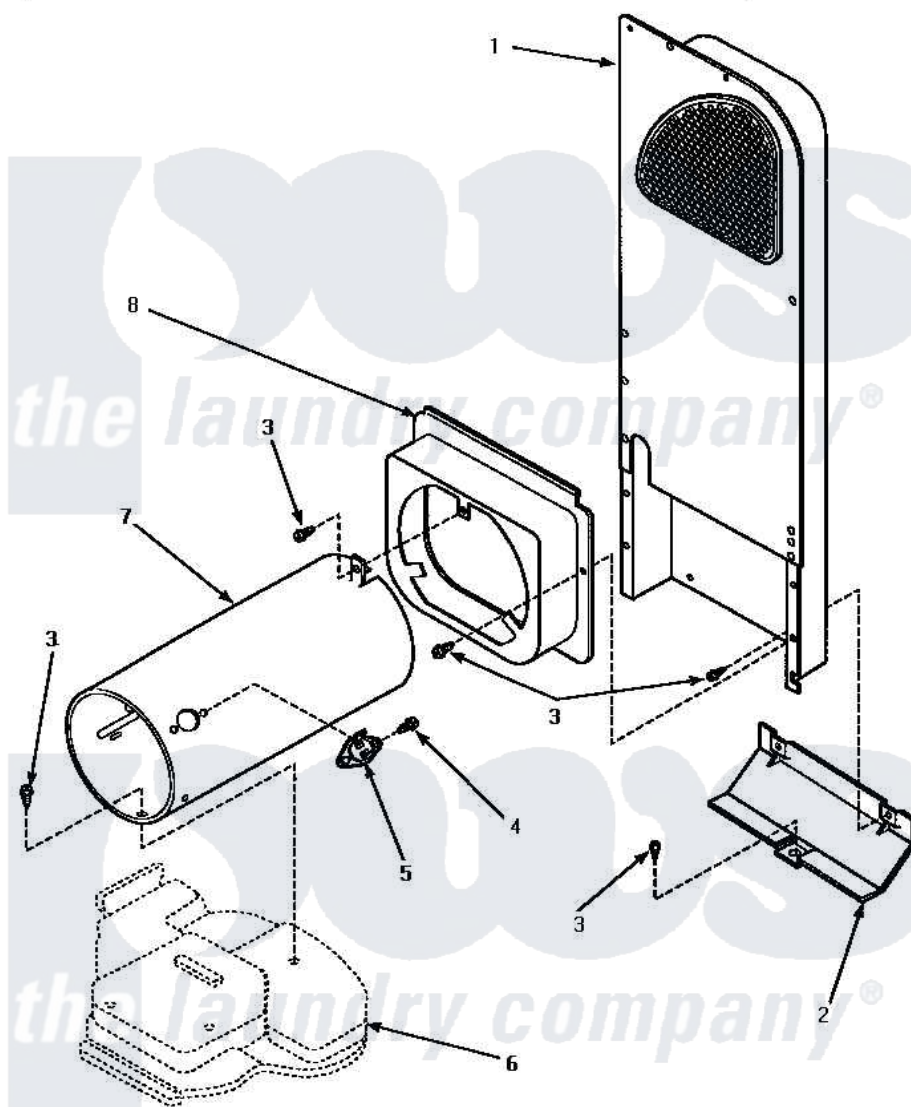

**Amana LGM449L (BOM: P1176704W L) 07 - HEATER BOX ASSY
(ORIGINAL)**

**HEATER BOX ASSEMBLY ORIGINALLY ON DRYER
(Gas Model Dryers)**

Amana [Residential Amana LGM449L \(BOM: P1176704W L\) Dryer Parts](#) Parts Diagram 07 - HEATER BOX ASSY
(ORIGINAL)

[Click on the part number to view part](#)

Item	Original Part Number	Replaced By	Status	Part Description
1	Y00000000		Not Available	SEE NOTE HEATER BOX ASSEMBLY
2	60952		Not Available	SHIELD,HEAT DUCT
3	501668	503688		Screw, 10B-16 X .34 I
4	51782		Not Available	SCREW, 6B-20X5/16
5	Y61886			Thermostat, Limit-Blk
6	Y00000000		Not Available	SEE NOTE BASE
7	61974		Not Available	BURNER HOUSING
8	500122	510101		Shroud Heat Duct