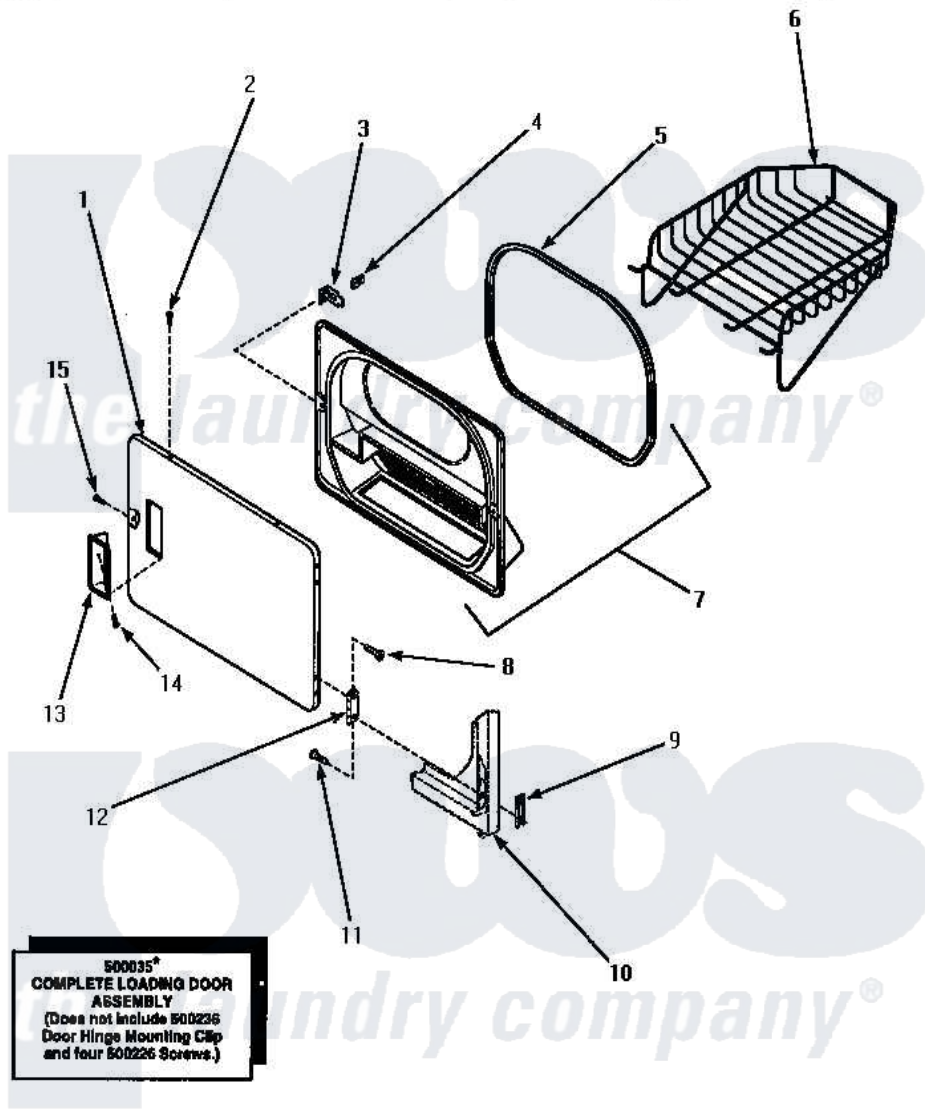

**Amana LGM449L (BOM: P1176704W L) 09 - LOADING DOOR WITH DRYING RACK**

**LOADING DOOR WITH DRYING RACK**

Amana [Residential Amana LGM449L \(BOM: P1176704W L\) Dryer Parts](#) Parts Diagram 09 - LOADING DOOR WITH DRYING RACK

[Click on the part number to view part](#)

Item	Original Part Number	Replaced By	Status	Part Description
1	<a href="#">500040L</a>			Assembly, Door-Home
"	<a href="#">500040W</a>			Assembly, Door-Home
2	<a href="#">500226</a>			Screw, 8b-16 x 5/8 Tap
3	500223	<a href="#">40116201</a>		Bracket, Door Strike
4	500039	<a href="#">510181</a>		Strike Doormetal
5	500200		Not Available	SEAL,DOOR
6	501295P		Not Available	RACK, DRYING
7	500199		Not Available	ASSY,LINER & SEAL
8	<a href="#">500226</a>			Screw, 8b-16 x 5/8 Tap
9	<a href="#">500236</a>			Clip, Door Hinge Mount
10	Y00000000		Not Available	SEE NOTE FRONT PANEL
11	<a href="#">500226</a>			Screw, 8b-16 x 5/8 Tap
12	500041	<a href="#">Y503676</a>		Hinge, Door And Top
13	500042L		Not Available	PULL,DOOR
"	500042W		Not Available	PULL,DOOR

14	500297	<a href="#">8281236</a>	Screw
15	<a href="#">500226</a>		Screw, 8b-16 x 5/8 Tap
NI	500035W	Not Available	ASSY,DOOR-HOME
"	500035L	Not Available	ASSY,DOOR-HOME