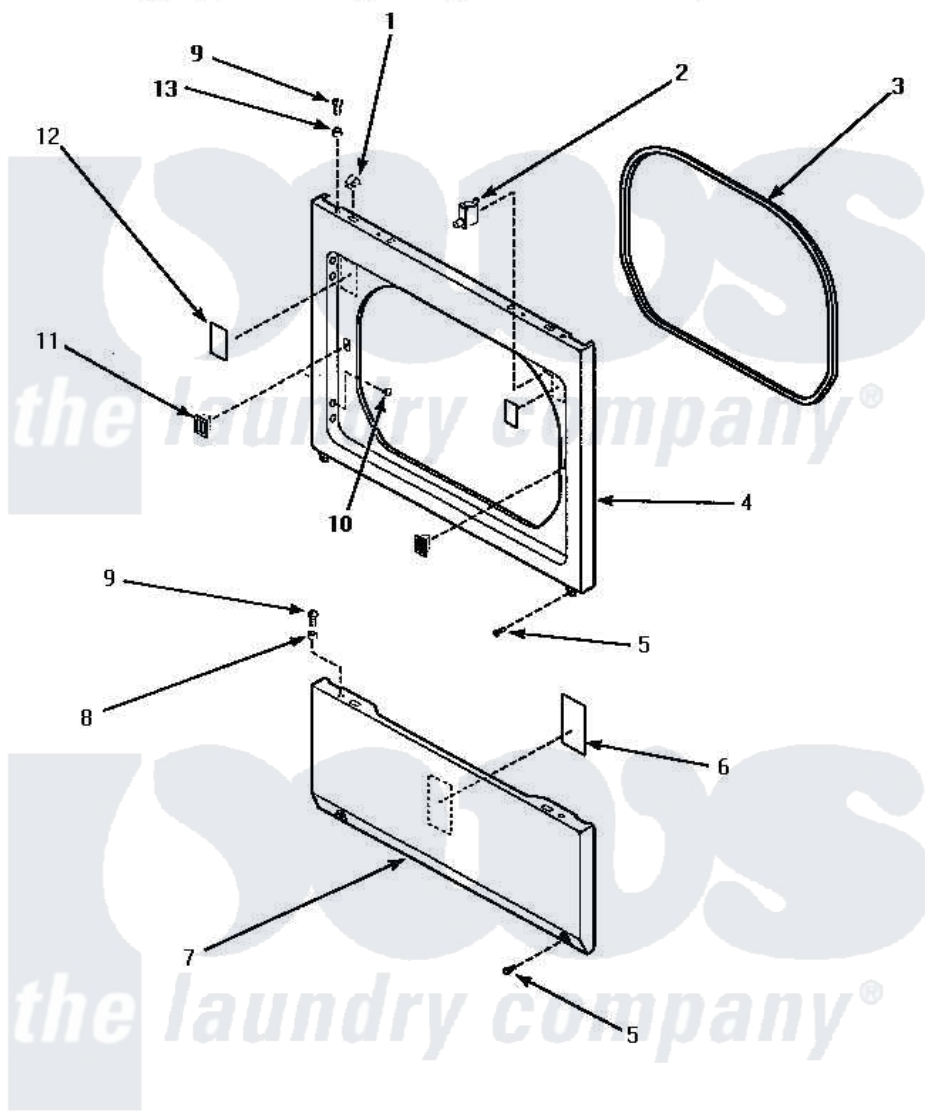

Amana LGM449L (BOM: P1176704W L) 10 - LOWER ACCESS PANEL, FRONT PANEL & SEAL

LOWER ACCESS PANEL, FRONT PANEL AND SEAL

Amana Residential Amana LGM449L (BOM: P1176704W L) Dryer Parts Parts Diagram 10 - LOWER ACCESS PANEL, FRONT PANEL & SEAL

[Click on the part number to view part](#)

Item	Original Part Number	Replaced By	Status	Part Description
1	28835	22001650		Fastener, Spring
2	Y62872	W10169313		Switch-Dor
3	500034			Seal, Front Panel
4	500033W		Not Available	PANEL, FRONT
"	500033H		Not Available	PANEL,FRONT
"	500033L			Panel, Front
5	33562	27001200		Screw
6	500670		Not Available	STICKER NG OR MIXED GA
7	500044L		Not Available	PANEL, ACCESS (ALMOND)
"	500044H		Not Available	PANEL,ACCESS
"	500044W	40045301WP		Panel, Access
8	56079	505187		Locator, Panel
9	32671	Y014874		Screw, Idler Arm And Sleeve
10	500227	505295		Screw, No.8ab-16 x 3/4 PH
11	54660	LA-1003		Door Catch Kit