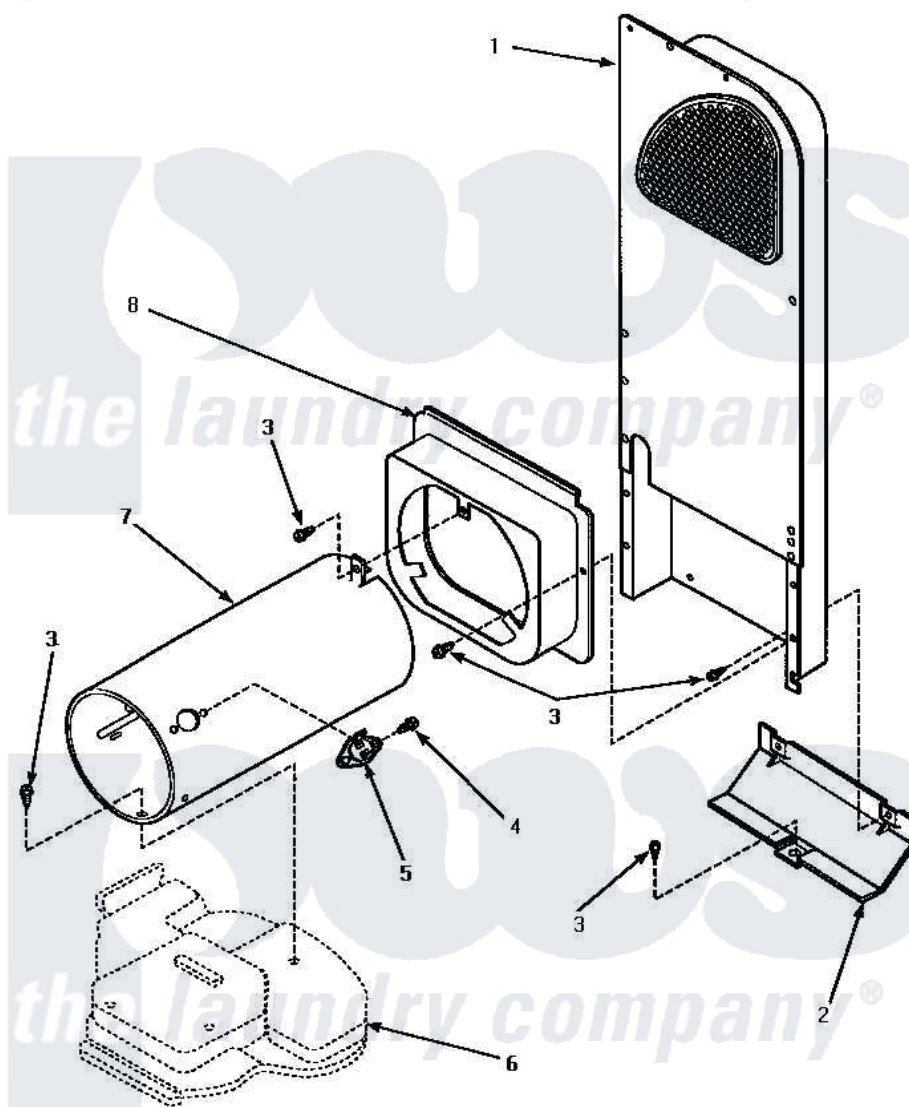

**Amana LGM449W (BOM: P1176703W W) 07 - HEATER BOX ASSY
(ORIGINAL)**

**HEATER BOX ASSEMBLY ORIGINALLY ON DRYER
(Gas Model Dryers)**

Amana Residential Amana LGM449W (BOM: P1176703W W) Dryer Parts Parts Diagram 07 - HEATER BOX ASSY
(ORIGINAL)

[Click on the part number to view part](#)

Item	Original Part Number	Replaced By	Status	Part Description
1	Y00000000		Not Available	SEE NOTE HEATER BOX ASSEMBLY
2	60952		Not Available	SHIELD,HEAT DUCT
3	501668	503688		Screw, 10B-16 X .34 I
4	51782		Not Available	SCREW, 6B-20X5/16
5	Y61886			Thermostat, Limit-Blk
6	Y00000000		Not Available	SEE NOTE BASE
7	61974		Not Available	BURNER HOUSING
8	500122	510101		Shroud Heat Duct