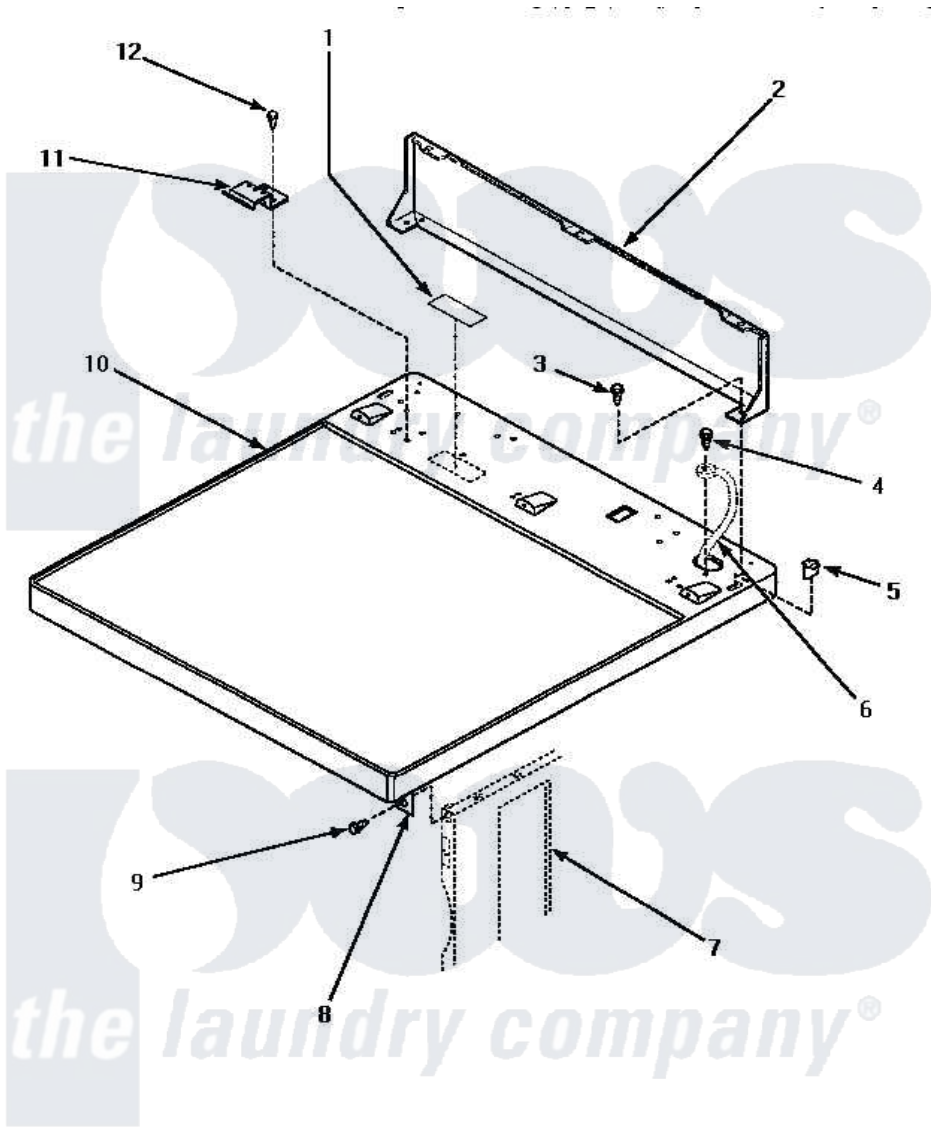

**Amana LGM549L (BOM: P1176708W L) 02 - CABINET TOP & CONTROL HOOD REAR PANEL**

**CABINET TOP AND CONTROL HOOD REAR PANEL**

Amana [Residential Amana LGM549L \(BOM: P1176708W L\) Dryer Parts](#) Parts Diagram 02 - CABINET TOP & CONTROL HOOD REAR PANEL

[Click on the part number to view part](#)

Item	Original Part Number	Replaced By	Status	Part Description
1	24903		Not Available	STICKER,DISCONNECT POW
2	500343		Not Available	PANEL,BACK(HOME HOOD)
3	501086	<a href="#">90767</a>		Screw, 8A X 3/8 HeX Washer Head Tapping
4	<a href="#">20530</a>			Screw, 10-24 x 3/8 Hex
5	501242		Not Available	CLIP,TUBULAR INSERT
6	Y00000000		Not Available	SEE NOTE GROUND WIRE FROM REAR BULKHEAD, GREEN
7	Y00000000		Not Available	SEE NOTE CABINET
8	500084	<a href="#">40130801</a>		Bracket, Top Mount
9	33562	<a href="#">27001200</a>		Screw
10	500085WP	<a href="#">37001027</a>		Panel, Top
"	500085LP	<a href="#">510029LP</a>		Kit Top Panel W/Hdw domestic
11	501241	<a href="#">Y503876</a>		Clip, Hold Down