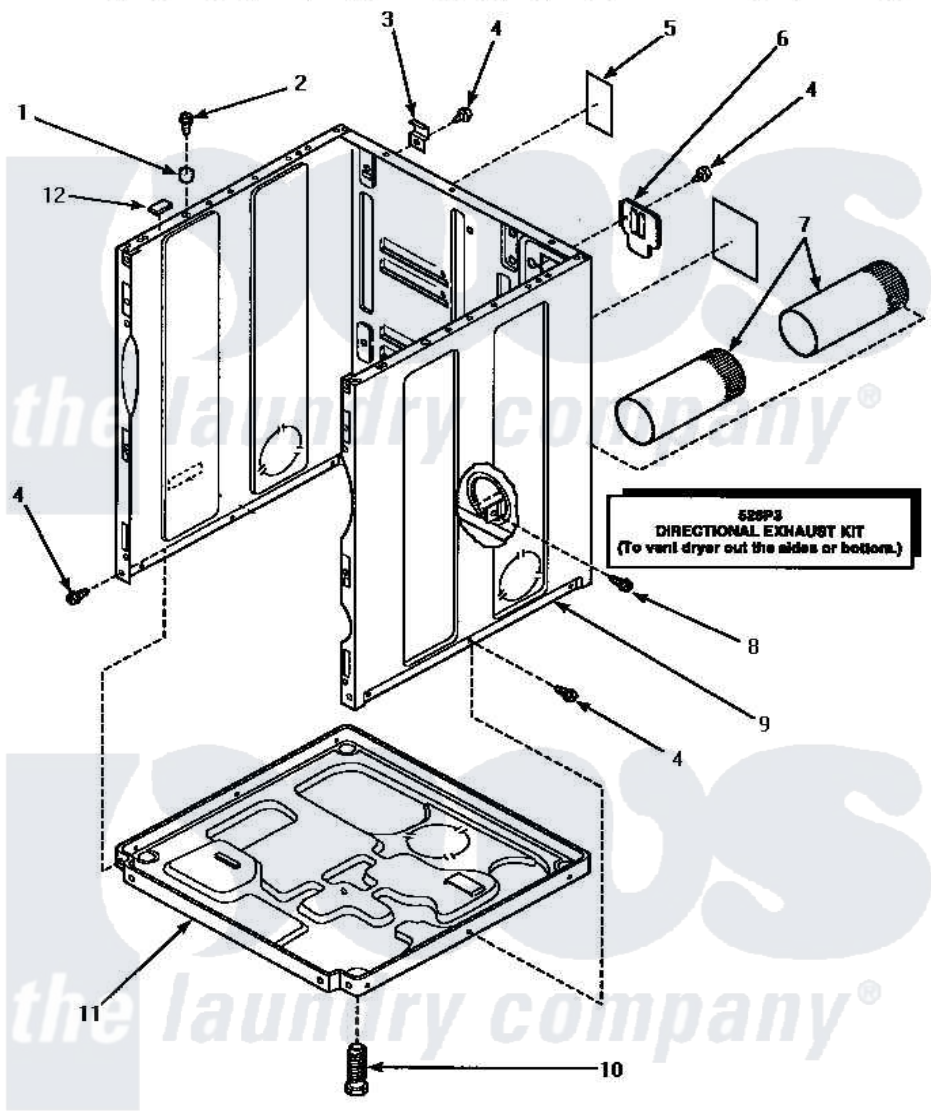

Amana LGM549L (BOM: P1176708W L) 03 - CABINET, EXHAUST DUCT & BASE

CABINET, EXHAUST DUCT AND BASE

Amana Residential Amana LGM549L (BOM: P1176708W L) Dryer Parts Parts Diagram 03 - CABINET, EXHAUST DUCT & BASE

Click on the part number to view part

Item	Original Part Number	Replaced By	Status	Part Description
1	56079	505187		Locator, Panel
2	32671	Y014874		Screw, Idler Arm And Sleeve
3	500003			Hinge, Top
4	33562	27001200		Screw
5	500670		Not Available	STICKER NG OR MIXED GA
6	500114	510903		Plate Access Panel
7	500064	505518		Duct, Exhaust
8	501668	503688		Screw, 10B-16 X .34 I
9	500001WP	37001284		Cabinet As Pack
"	500001HP		Not Available	ASSY, CABINET
"	500001LP	727P3L		Kit Dryer Panels
10	Y500101			Leg, Leveling
11	500070			Base, Dryer
12	Y56128			Pad, Bumper
NI	528P3			Directional Exhaust Kit