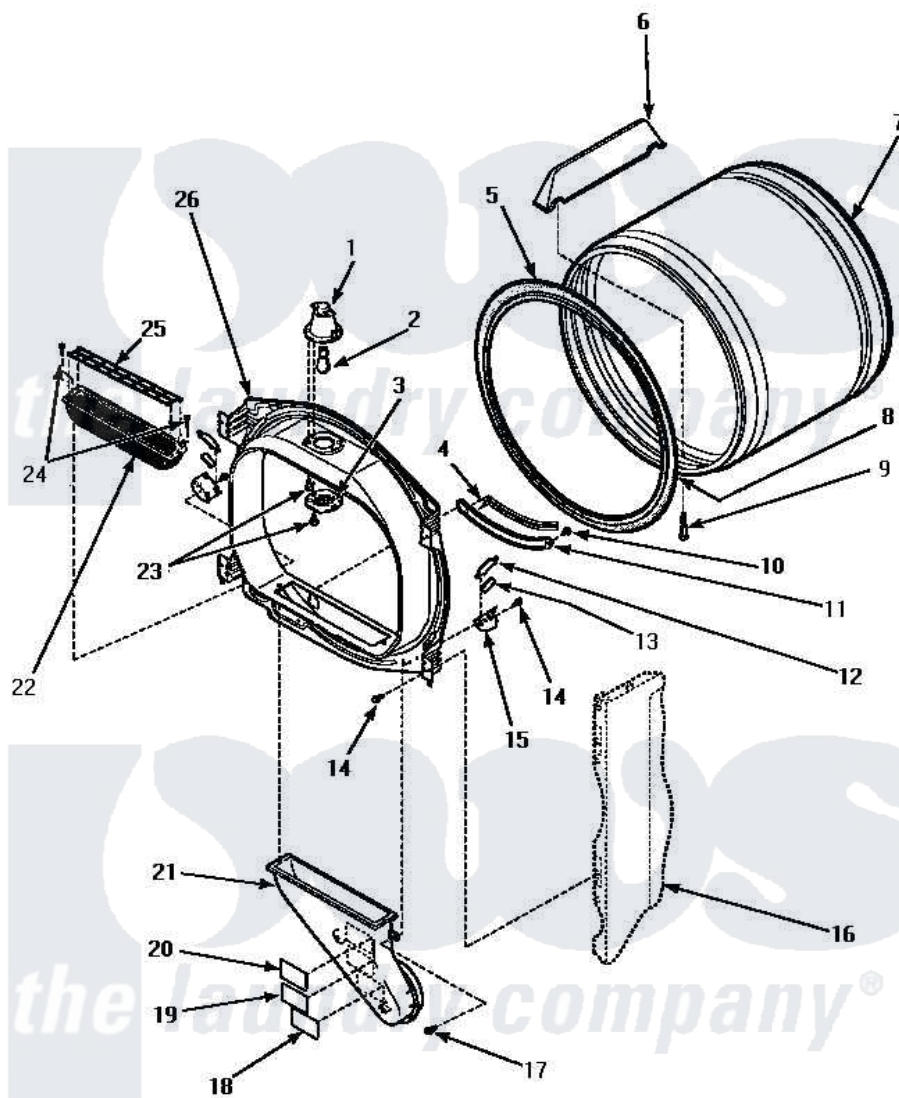

# Amana LGM549L (BOM: P1176708W L) 04 - FR BLKHD, AIR DUCT, FELT SEAL & CYLINDER

## FRONT BULKHEAD, AIR DUCT, FELT SEAL AND CYLINDER

Amana Residential Amana LGM549L (BOM: P1176708W L) Dryer Parts Parts Diagram 04 - FR BLKHD, AIR DUCT, FELT SEAL & CYLINDER

[Click on the part number to view part](#)

Item	Original Part Number	Replaced By	Status	Part Description
1	500153		Not Available	CYLINDER LIGHT HOUSING
2	Y60954	<a href="#">67001316</a>		Bulb, Light
3	500094		Not Available	LENS,DRUM LIGHT
5	501801	<a href="#">37001132</a>		Seal, Cylinder
6	500022	<a href="#">510102</a>		Baffle- SH
7	500735P		Not Available	ASSY,CYLINDER-HOME
"	500013WP		Not Available	ASSY,CYLINDER-HOME-
8	22506P	<a href="#">511637P</a>		Adh Dow 737 Clr 3 Oz Tube
9	<a href="#">Y62588</a>			Screw, 10BT-12 X 1 Tap
10	501668	<a href="#">503688</a>		Screw, 10B-16 X .34 I
11	501246		Not Available	MOUNTING,MOISTURE SENSOR
12	Y501676	<a href="#">37001298</a>		Glide- Dry
"	501553	<a href="#">37001298</a>		Glide- Dry
13	500121	<a href="#">510189</a>		Pad Felt

14	501668	<a href="#">503688</a>		Screw, 10B-16 X .34 I
15	501554	<a href="#">12002090</a>		Bracket
16	Y00000000		Not Available	SEE NOTE CABINET
17	Y31645	<a href="#">27001200</a>		Screw
18	56259		Not Available	STICKER
19	500049		Not Available	STICKER
20	500314		Not Available	LABEL, WARNING
21	500241		Not Available	DUCT, HEAT
22	502093	<a href="#">502140P</a>		Filter, Lint Kit
"	<a href="#">502140P</a>			Filter, Lint Kit
23	500248	<a href="#">M0211530</a>		Screw-SM No.8-18 X 3/8"
24	<a href="#">500226</a>			Screw, 8b-16 x 5/8 Tap
25	<a href="#">502092</a>			Cover, Lint Filter
26	<a href="#">500016W</a>			Assembly, Bulkhead Front Complete
"	501570WP		Not Available	ASSY BULKHEAD