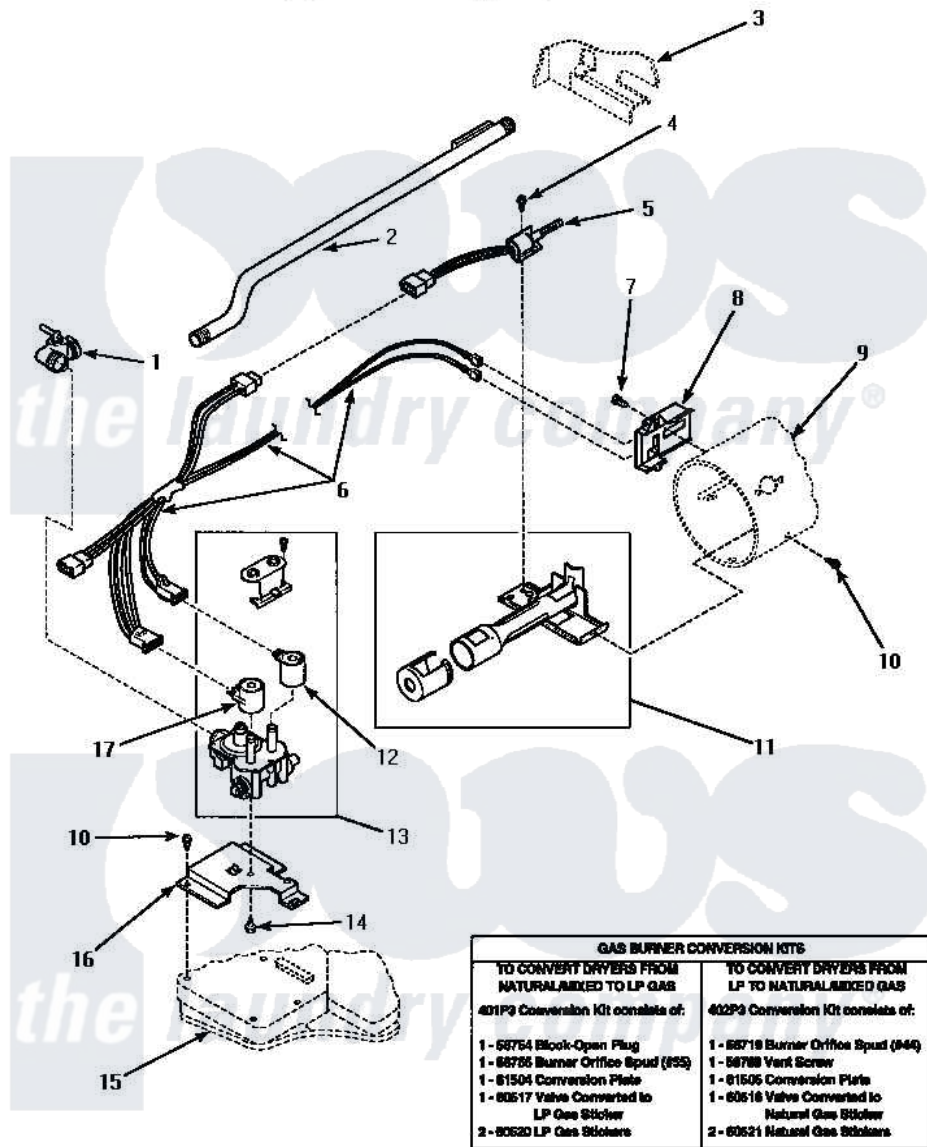

# Amana LGM549L (BOM: P1176708W L) 05 - GAS VALVE, IGNITER & GAS CONVERSION KITS

## GAS VALVE, IGNITER AND GAS CONVERSION KITS (Gas Model Dryers)

Amana [Residential Amana LGM549L \(BOM: P1176708W L\) Dryer Parts](#) Parts Diagram 05 - GAS VALVE, IGNITER & GAS CONVERSION KITS

[Click on the part number to view part](#)

Item	Original Part Number	Replaced By	Status	Part Description
1	Y56229	<a href="#">510205</a>		Valve-Elbo
2	500647	<a href="#">510204</a>		Pipe
3	Y00000000		Not Available	SEE NOTE CABINET
4	51782		Not Available	SCREW, 6B-20X5/16
5	60868	<a href="#">37001308</a>		Ignitor
6	60641	<a href="#">37001007</a>		Harness, Wire
7	23222	<a href="#">3177991</a>		Screw
8	Y56231	<a href="#">338906</a>		Radiant, Sensor
9	Y00000000		Not Available	SEE NOTE BURNER HOUSING
10	501668	<a href="#">503688</a>		Screw, 10B-16 X .34 I
11	Y56234	<a href="#">37001304</a>		Burner Ign
12	58804B	<a href="#">694540</a>		Coil, 60 Hz
13	<a href="#">58804</a>			Assembly, Valve-Gas-Single-
14	56124	<a href="#">3370225</a>		Screw