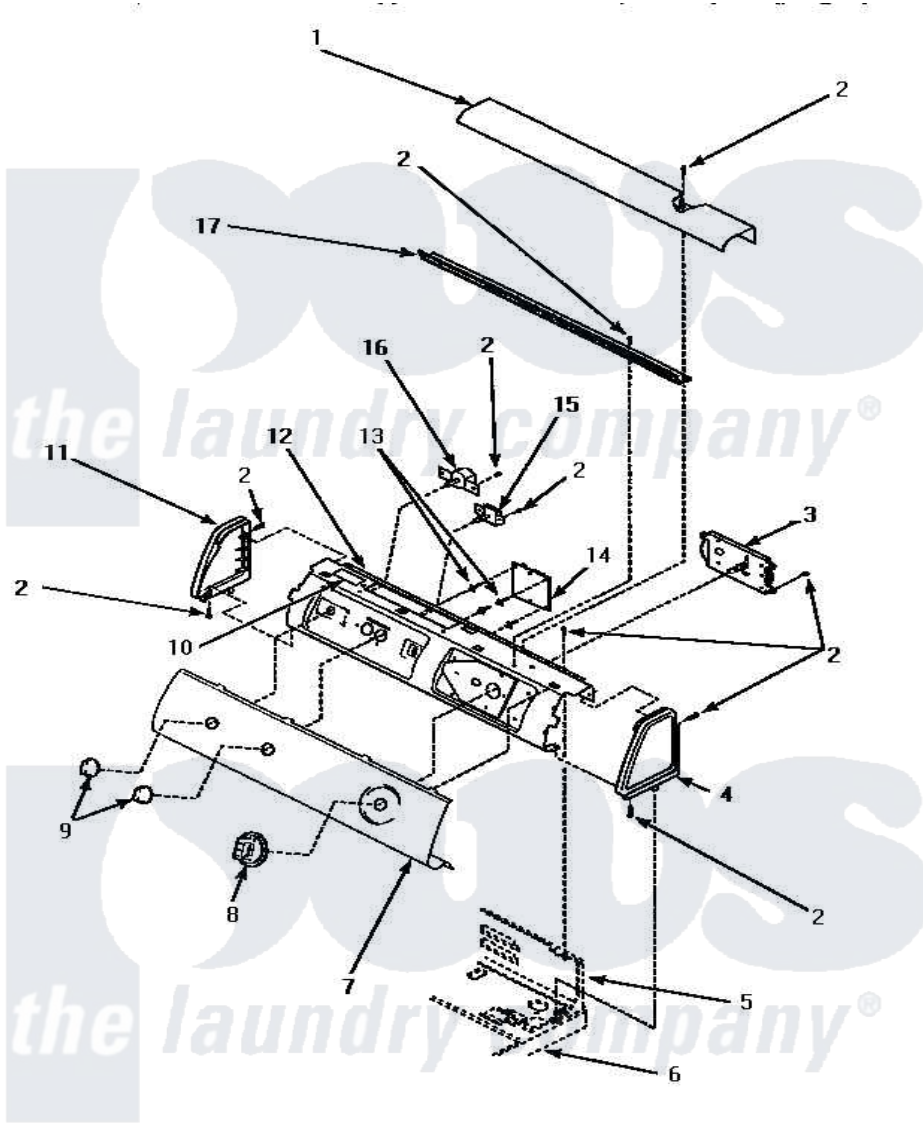

Amana LGM549L (BOM: P1176708W L) 06 - GRAPHIC PANEL, CONTROL HOOD & CONTROLS

GRAPHIC PANEL, CONTROL HOOD AND CONTROLS

Amana [Residential Amana LGM549L \(BOM: P1176708W L\) Dryer Parts](#) Parts Diagram 06 - GRAPHIC PANEL, CONTROL HOOD & CONTROLS
 Click on the part number to view part

Item	Original Part Number	Replaced By	Status	Part Description
"	NOTE:		Not Available	IF DRYER IS INSTALLED IN A MANUFACTURED (MOBILE) HOME, OR IF LOCAL CODES DO NOT PERMIT GROUNDING THROUGH THE NEUTRAL, THIS WIRE WILL NOT BE CONNECTED TO THE DR
1	500302		Not Available	COVER, TOP
2	501086	90767		Screw, 8A X 3/8 HeX Washer Head Tapping
3	59421	502967P		Timer 5 Cycle Package
"	501881		Not Available	TIMER
4	34817W		Not Available	PANEL, END-RH
5	Y00000000		Not Available	SEE NOTE CONTROL HOOD REAR PANEL
6	Y00000000		Not Available	SEE NOTE CABINET TOP
7	501459		Not Available	PANEL, GRPAHC

"	501895		Not Available	PANEL, GRAPHICS
8	500311	502220W		Knob, Timer
9	34847			Assembly, Knob-Rotary
10	24903		Not Available	STICKER,DISCONNECT POW
11	34816			Panel, End
12	500300		Not Available	BRACKET,CONTROL SUPPORT-MECH
13	501523			Support, Circuit Board
14	501266		Not Available	ASSY, ELECT
15	500823			Signal, Rotary
16	62173			Switch, Temperature Select
17	500305		Not Available	DIFFUSER W/OUT HOLE