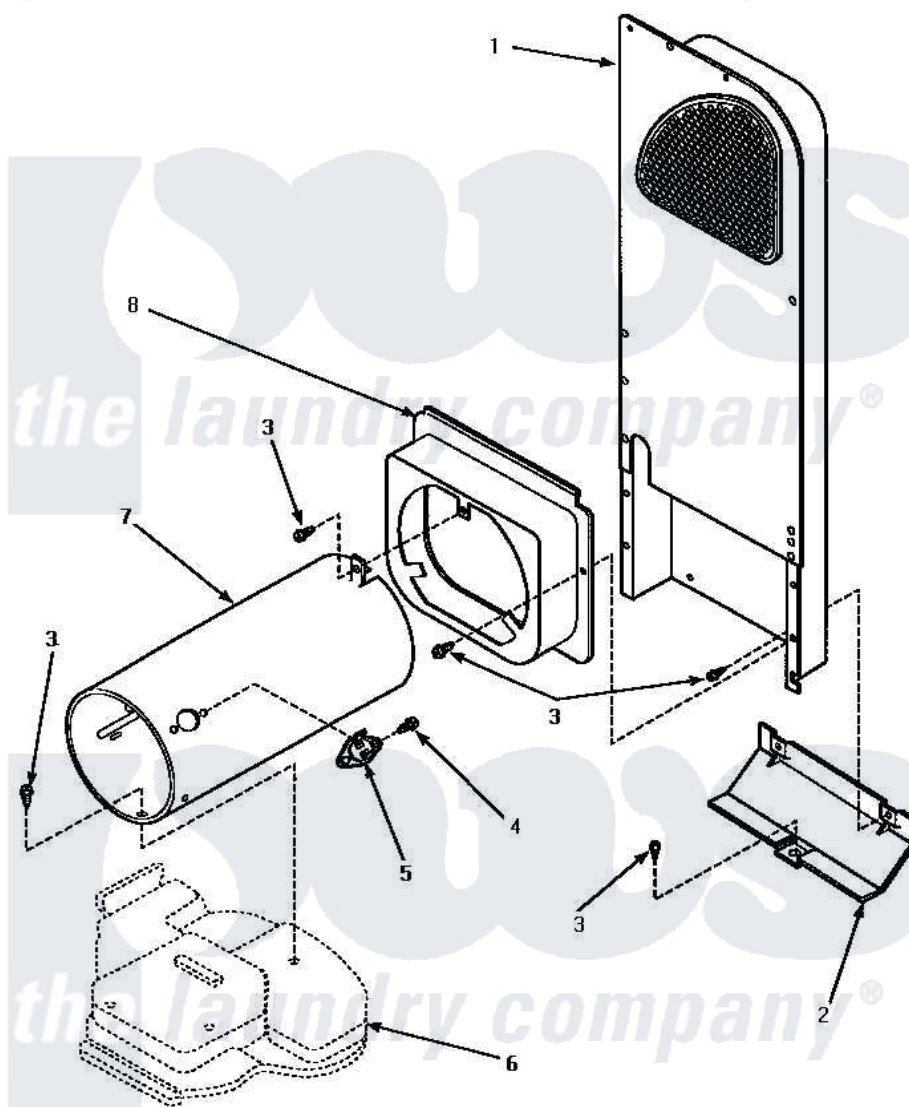

**Amana LGM549L (BOM: P1176708W L) 07 - HEATER BOX ASSY
(ORIGINAL)**

**HEATER BOX ASSEMBLY ORIGINALLY ON DRYER
(Gas Model Dryers)**

Amana [Residential Amana LGM549L \(BOM: P1176708W L\) Dryer Parts](#) Parts Diagram 07 - HEATER BOX ASSY
(ORIGINAL)

[Click on the part number to view part](#)

Item	Original Part Number	Replaced By	Status	Part Description
1	Y00000000		Not Available	SEE NOTE HEATER BOX ASSEMBLY
2	60952		Not Available	SHIELD,HEAT DUCT
3	501668	503688		Screw, 10B-16 X .34 I
4	51782		Not Available	SCREW, 6B-20X5/16
5	Y61886			Thermostat, Limit-Blk
6	Y00000000		Not Available	SEE NOTE BASE
7	61974		Not Available	BURNER HOUSING
8	500122	510101		Shroud Heat Duct