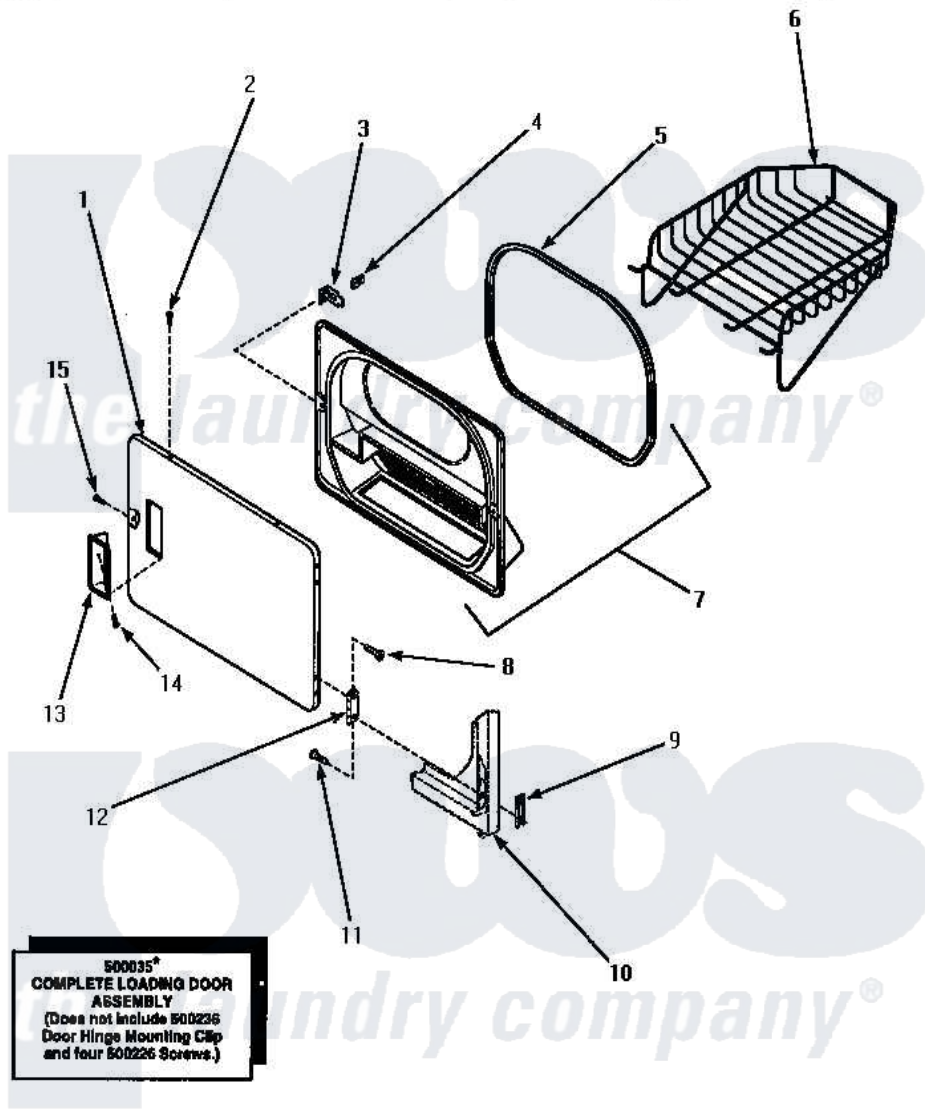

Amana LGM549L (BOM: P1176708W L) 09 - LOADING DOOR WITH DRYING RACK

LOADING DOOR WITH DRYING RACK

Amana [Residential Amana LGM549L \(BOM: P1176708W L\) Dryer Parts](#) Parts Diagram 09 - LOADING DOOR WITH DRYING RACK

[Click on the part number to view part](#)

| Item | Original Part Number | Replaced By | Status | Part Description |
|------|-------------------------|--------------------------|---------------|------------------------|
| 1 | 500040L | | | Assembly, Door-Home |
| " | 500040W | | | Assembly, Door-Home |
| 2 | 500226 | | | Screw, 8b-16 x 5/8 Tap |
| 3 | 500223 | 40116201 | | Bracket, Door Strike |
| 4 | 500039 | 510181 | | Strike Doormetal |
| 5 | 500200 | | Not Available | SEAL,DOOR |
| 6 | 501295P | | Not Available | RACK, DRYING |
| 7 | 500199 | | Not Available | ASSY,LINER & SEAL |
| 8 | 500226 | | | Screw, 8b-16 x 5/8 Tap |
| 9 | 500236 | | | Clip, Door Hinge Mount |
| 10 | Y00000000 | | Not Available | SEE NOTE FRONT PANEL |
| 11 | 500226 | | | Screw, 8b-16 x 5/8 Tap |
| 12 | 500041 | Y503676 | | Hinge, Door And Top |
| 13 | 500042L | | Not Available | PULL,DOOR |
| " | 500042W | | Not Available | PULL,DOOR |

| | | | |
|----|------------------------|-------------------------|------------------------|
| 14 | 500297 | 8281236 | Screw |
| 15 | 500226 | | Screw, 8b-16 x 5/8 Tap |
| NI | 500035W | Not Available | ASSY,DOOR-HOME |
| " | 500035L | Not Available | ASSY,DOOR-HOME |