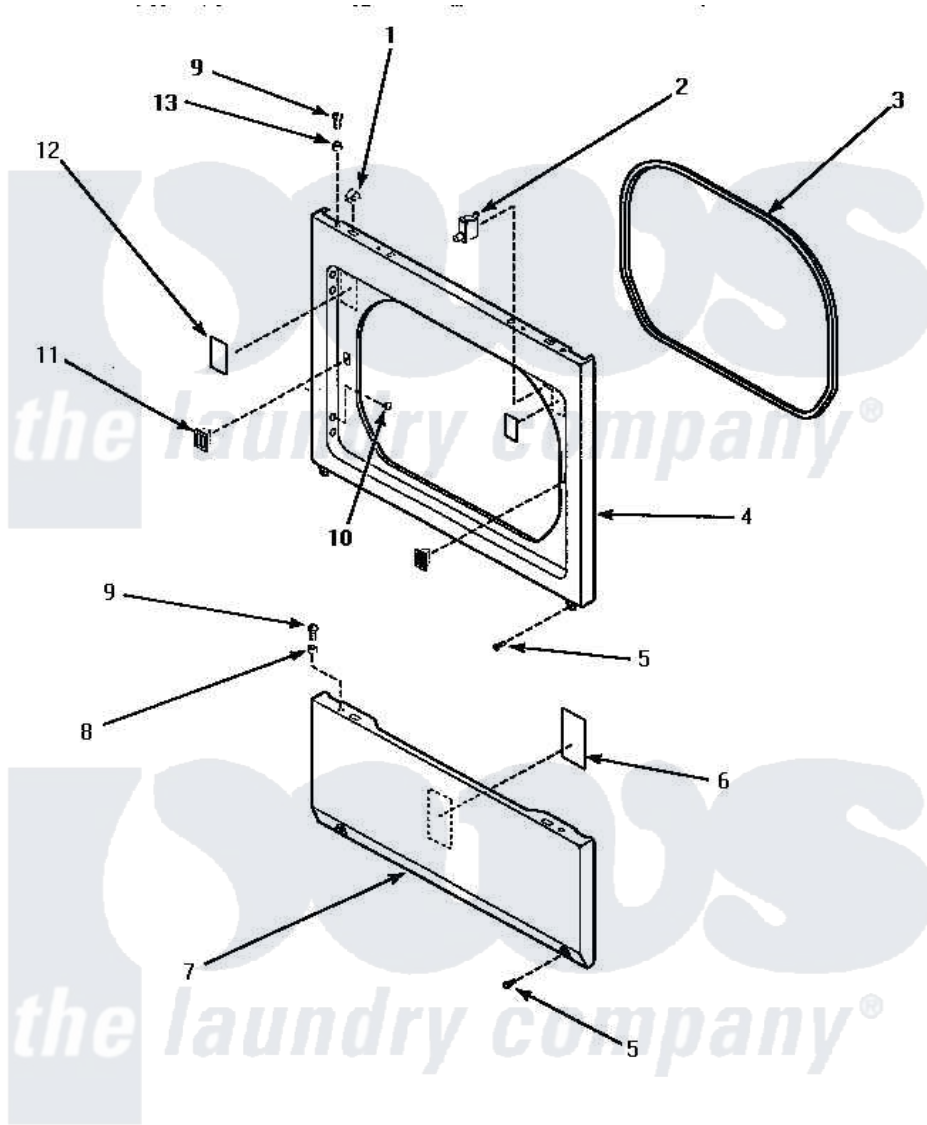

Amana LGM549L (BOM: P1176708W L) 10 - LOWER ACCESS PANEL, FRONT PANEL & SEAL

LOWER ACCESS PANEL, FRONT PANEL AND SEAL

Amana [Residential Amana LGM549L \(BOM: P1176708W L\) Dryer Parts](#) Parts Diagram 10 - LOWER ACCESS PANEL, FRONT PANEL & SEAL

[Click on the part number to view part](#)

Item	Original Part Number	Replaced By	Status	Part Description
1	28835	22001650		Fastener, Spring
2	Y62872	W10169313		Switch-Dor
3	500034			Seal, Front Panel
4	500033W		Not Available	PANEL, FRONT
"	500033H		Not Available	PANEL,FRONT
"	500033L			Panel, Front
5	33562	27001200		Screw
6	500670		Not Available	STICKER NG OR MIXED GA
7	500044L		Not Available	PANEL, ACCESS (ALMOND)
"	500044H		Not Available	PANEL,ACCESS
"	500044W	40045301WP		Panel, Access
8	56079	505187		Locator, Panel
9	32671	Y014874		Screw, Idler Arm And Sleeve
10	500227	505295		Screw, No.8ab-16 x 3/4 PH
11	54660	LA-1003		Door Catch Kit