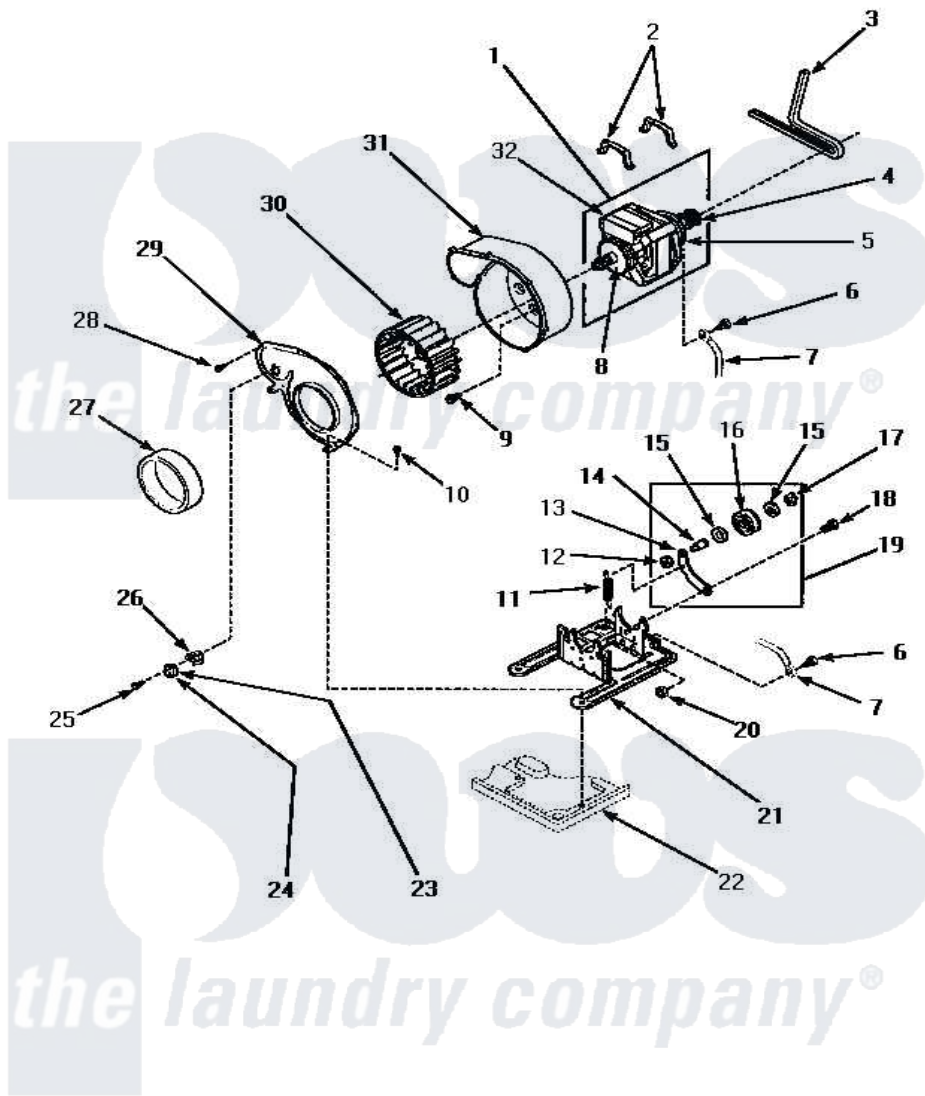

Amana LGM549L (BOM: P1176708W L) 11 - MOTOR, EXHAUST FAN & BELT

MOTOR, EXHAUST FAN AND BELT

Amana Residential Amana LGM549L (BOM: P1176708W L) Dryer Parts Parts Diagram 11 - MOTOR, EXHAUST FAN & BELT

Click on the part number to view part

Item	Original Part Number	Replaced By	Status	Part Description
1	501211	2200376		Motor
2	Y58047	660658		Clamp, Motor Mounting 343481 685441
3	59174	40111201		Belt, Cylinder
4	500011			Pulley, Motor
5	58044A		Not Available	MOUNT,MOTOR-LOCKING
6	20530			Screw, 10-24 x 3/8 Hex
7	Y00000000		Not Available	SEE NOTE GROUND WIRE FROM MOTOR TO MOUNTING BRACKET, GREEN
8	58044A		Not Available	MOUNT,MOTOR-LOCKING
9	Y31645	27001200		Screw
10	33562	27001200		Screw
11	56076			Spring, Idler
12	56156	358160		Nut

13	500910	37001144	Assembly- Idler
14	56461		Shaft
15	52549		Washer, 501 ID X3/4 Odx
16	Y54414		Assembly, Wheel And Bearing
17	23748		Ring, Retaining
18	500824		Screw, 1/4-20 Unc Hex
19	500269	37001287	Assembly, Idler Lever/Shaft/Pulley
20	52566	27001225	Nut, Jam Mid Lock 1/4-20
21	500822	503613	Mount, Motor
22	Y00000000	Not Available	SEE NOTE BASE
24	56410		Thermostat
"	Y61372		Thermostat
25	501086	90767	Screw, 8A X 3/8 HeX Washer Head Tapping
"	23222	3177991	Screw
26	61401	61623	Thermostat, Heater-BR
27	500313		Seal, Blower Housing
28	31260		Screw, No.8 X 3/8 Ind H
29	500078	511969P	Kit Blower Housing And Cover
30	56000	510139P	Assembly Blower Fan Package
31	56020		Housing, Blower
32	501218	Not Available	MOTOR SWITCH (DOES NOT INCLUDE THERMAL PROT