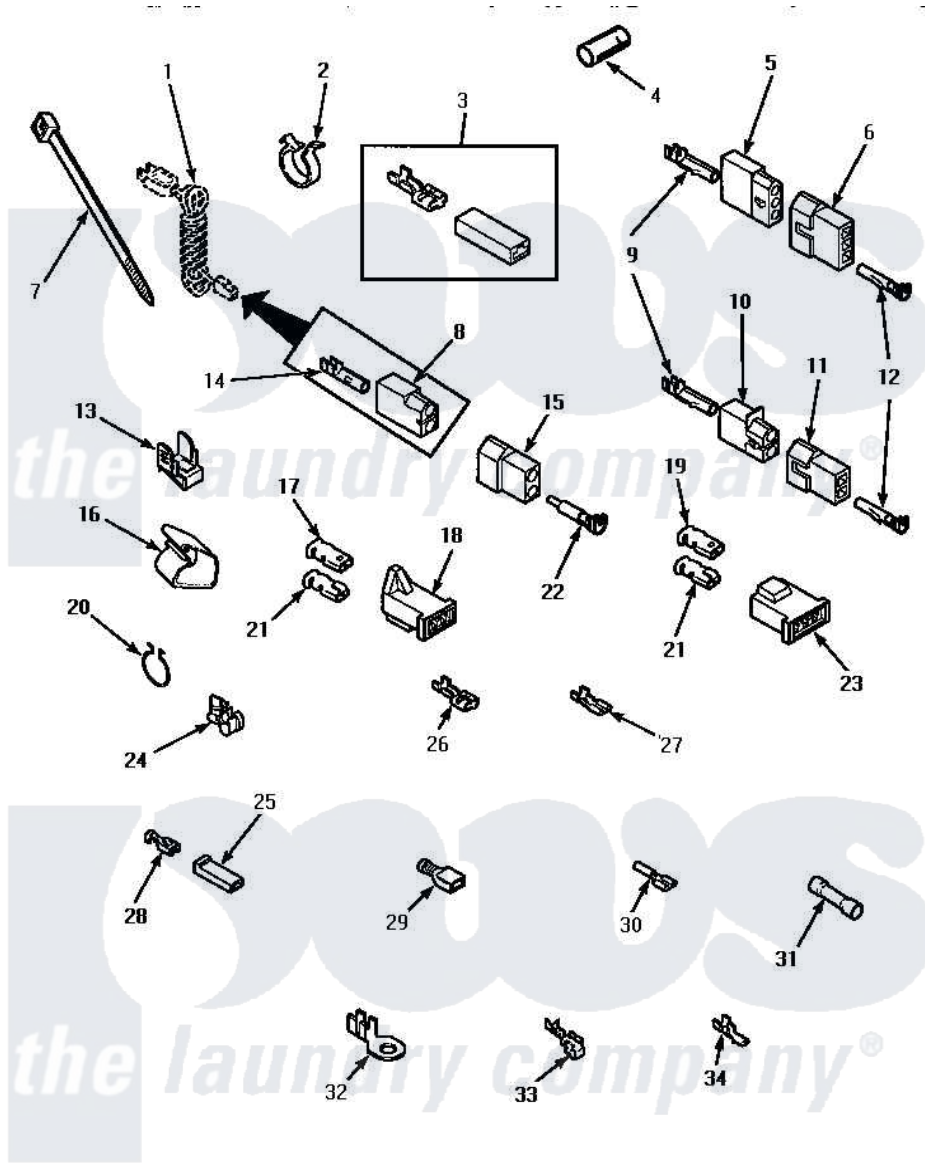

Amana LGM549L (BOM: P1176708W L) 14 - TERMINALS

TERMINALS

Amana [Residential Amana LGM549L \(BOM: P1176708W L\) Dryer Parts](#) Parts Diagram 14 - TERMINALS
 Click on the part number to view part

Item	Original Part Number	Replaced By	Status	Part Description
1	Y00000000		Not Available	SEE NOTE POWER CORD
2	61510	504034		Clip, Wire
3	Y00237			Terminal-Female 1/4 ((1) 12 GAUGE Wire Or(2) 18 GA
4	Y21365	503670		Sleeve Insulator
5	23039	697780		Receptacle,
6	23040			Plug-3 Circuit
7	55881	M0321209		Tie-Electrical
8	56265			Receptacle, 2 Circuit
9	Y00117	5011-XX		093 Female Socket
10	56451			Receptacle, 2 Circuit
11	56448			Terminal Block Plug
12	Y00116			Terminal, Pin-Male
13	Y00161	B5733302		Clip, Ground
14	00130			Terminal, Pin-1/8 Femal
15	56266			Plug
16	35521		Not Available	CLIP,HARNESS HOLDER