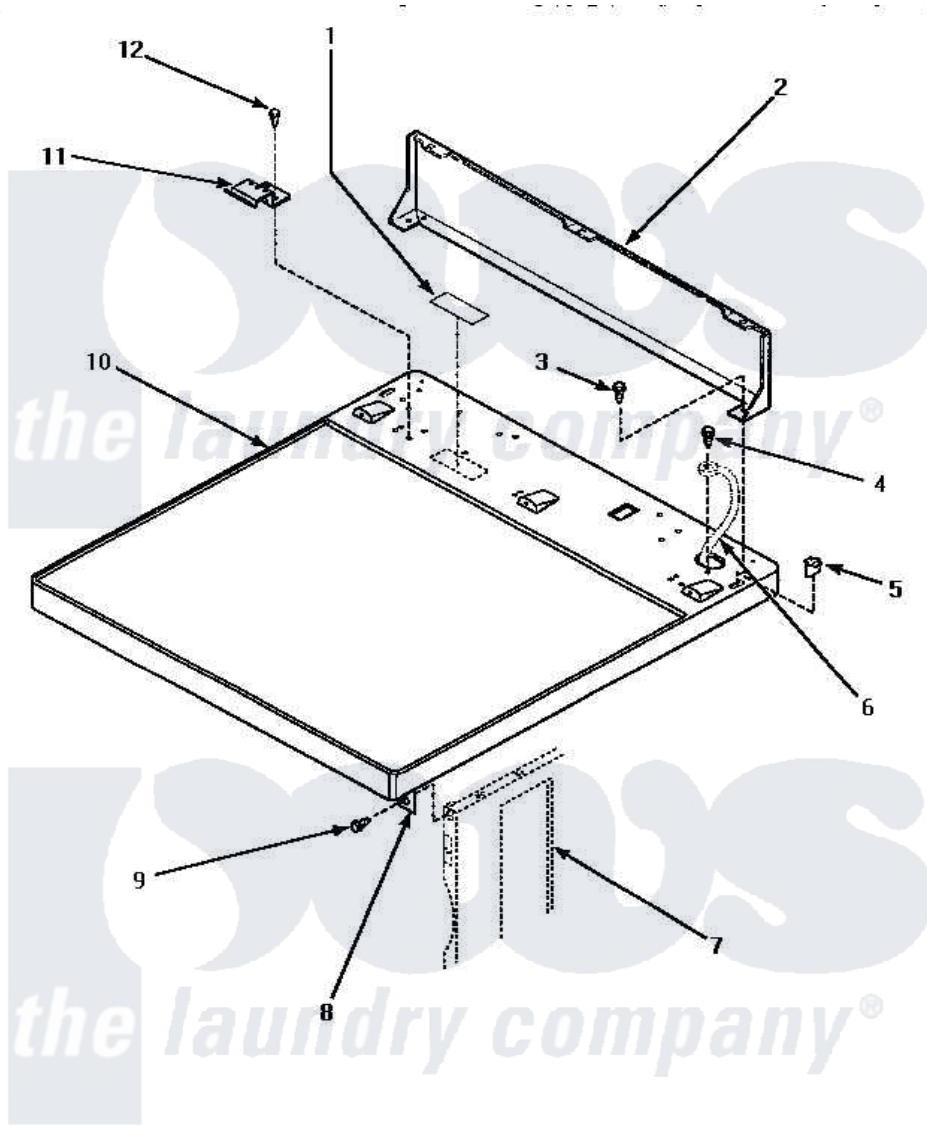

Amana LGM549W (BOM: P1176707W W) 02 - CABINET TOP & CONTROL HOOD REAR PANEL

CABINET TOP AND CONTROL HOOD REAR PANEL

Amana [Residential Amana LGM549W \(BOM: P1176707W W\) Dryer Parts](#) Parts Diagram 02 - CABINET TOP & CONTROL HOOD REAR PANEL
 Click on the part number to view part

Item	Original Part Number	Replaced By	Status	Part Description
1	24903		Not Available	STICKER,DISCONNECT POW
2	500343		Not Available	PANEL,BACK(HOME HOOD)
3	501086	90767		Screw, 8A X 3/8 HeX Washer Head Tapping
4	20530			Screw, 10-24 x 3/8 Hex
5	501242		Not Available	CLIP,TUBULAR INSERT
6	Y00000000		Not Available	SEE NOTE SEE NOTE GROUND WIRE FROM REAR BULKHEAD -- (GREEN)
7	Y00000000		Not Available	SEE NOTE SEE NOTE CABINET
8	500084	40130801		Bracket, Top Mount
9	33562	27001200		Screw
10	500085WP	37001027		Panel, Top
"	500085LP	510029LP		Kit Top Panel W/Hdwdomestic
11	501241	Y503876		Clip, Hold Down