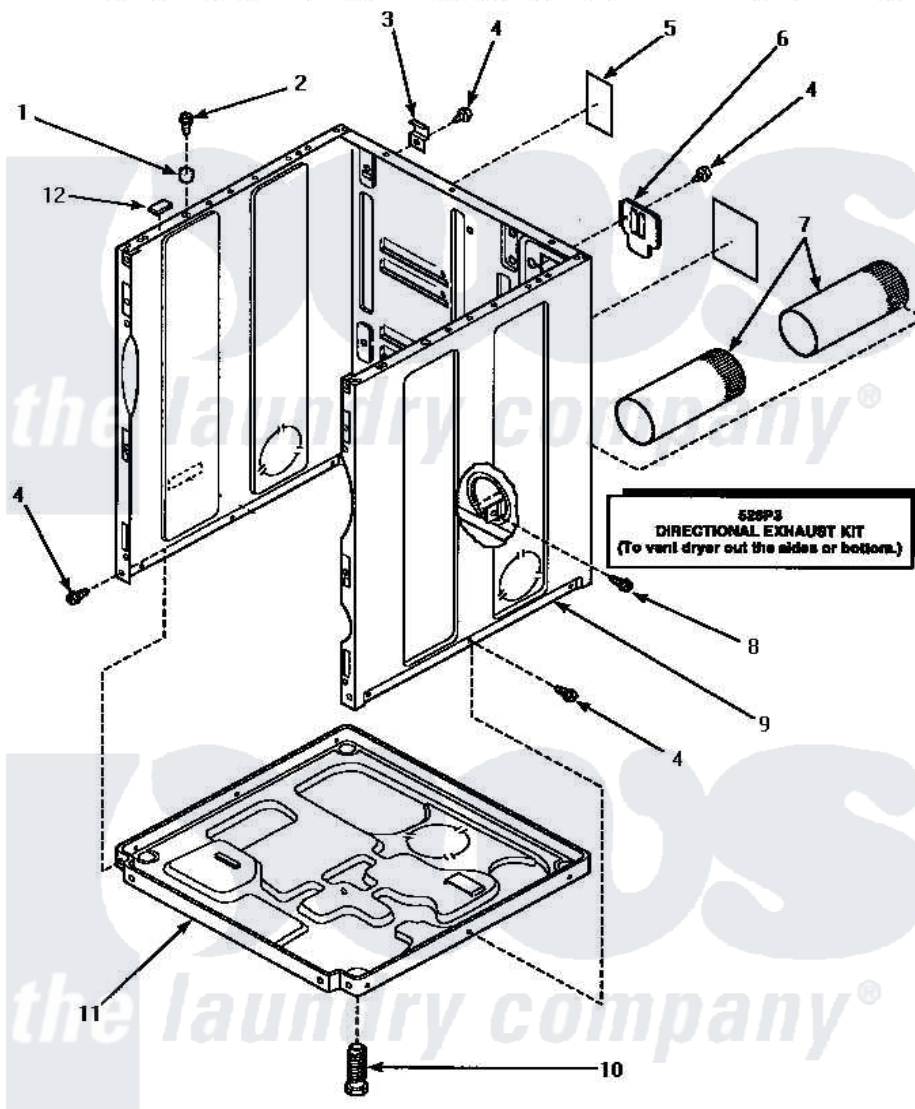

Amana LGM549W (BOM: P1176707W W) 03 - CABINET, EXHAUST DUCT & BASE

CABINET, EXHAUST DUCT AND BASE

Amana [Residential Amana LGM549W \(BOM: P1176707W W\) Dryer Parts](#) Parts Diagram 03 - CABINET, EXHAUST DUCT & BASE

[Click on the part number to view part](#)

| Item | Original Part Number | Replaced By | Status | Part Description |
|------|-------------------------|--------------------------|---------------|-----------------------------|
| 1 | 56079 | 505187 | | Locator, Panel |
| 2 | 32671 | Y014874 | | Screw, Idler Arm And Sleeve |
| 3 | 500003 | | | Hinge, Top |
| 4 | 33562 | 27001200 | | Screw |
| 5 | 500670 | | Not Available | STICKER NG OR MIXED GA |
| 6 | 500114 | 510903 | | Plate Access Panel |
| 7 | 500064 | 505518 | | Duct, Exhaust |
| 8 | 501668 | 503688 | | Screw, 10B-16 X .34 I |
| 9 | 500001WP | 37001284 | | Cabinet As Pack |
| " | 500001HP | | Not Available | ASSY, CABINET |
| " | 500001LP | 727P3L | | Kit Dryer Panels |
| 10 | Y500101 | | | Leg, Leveling |
| 11 | 500070 | | | Base, Dryer |
| 12 | Y56128 | | | Pad, Bumper |
| NI | 528P3 | | | Directional Exhaust Kit |